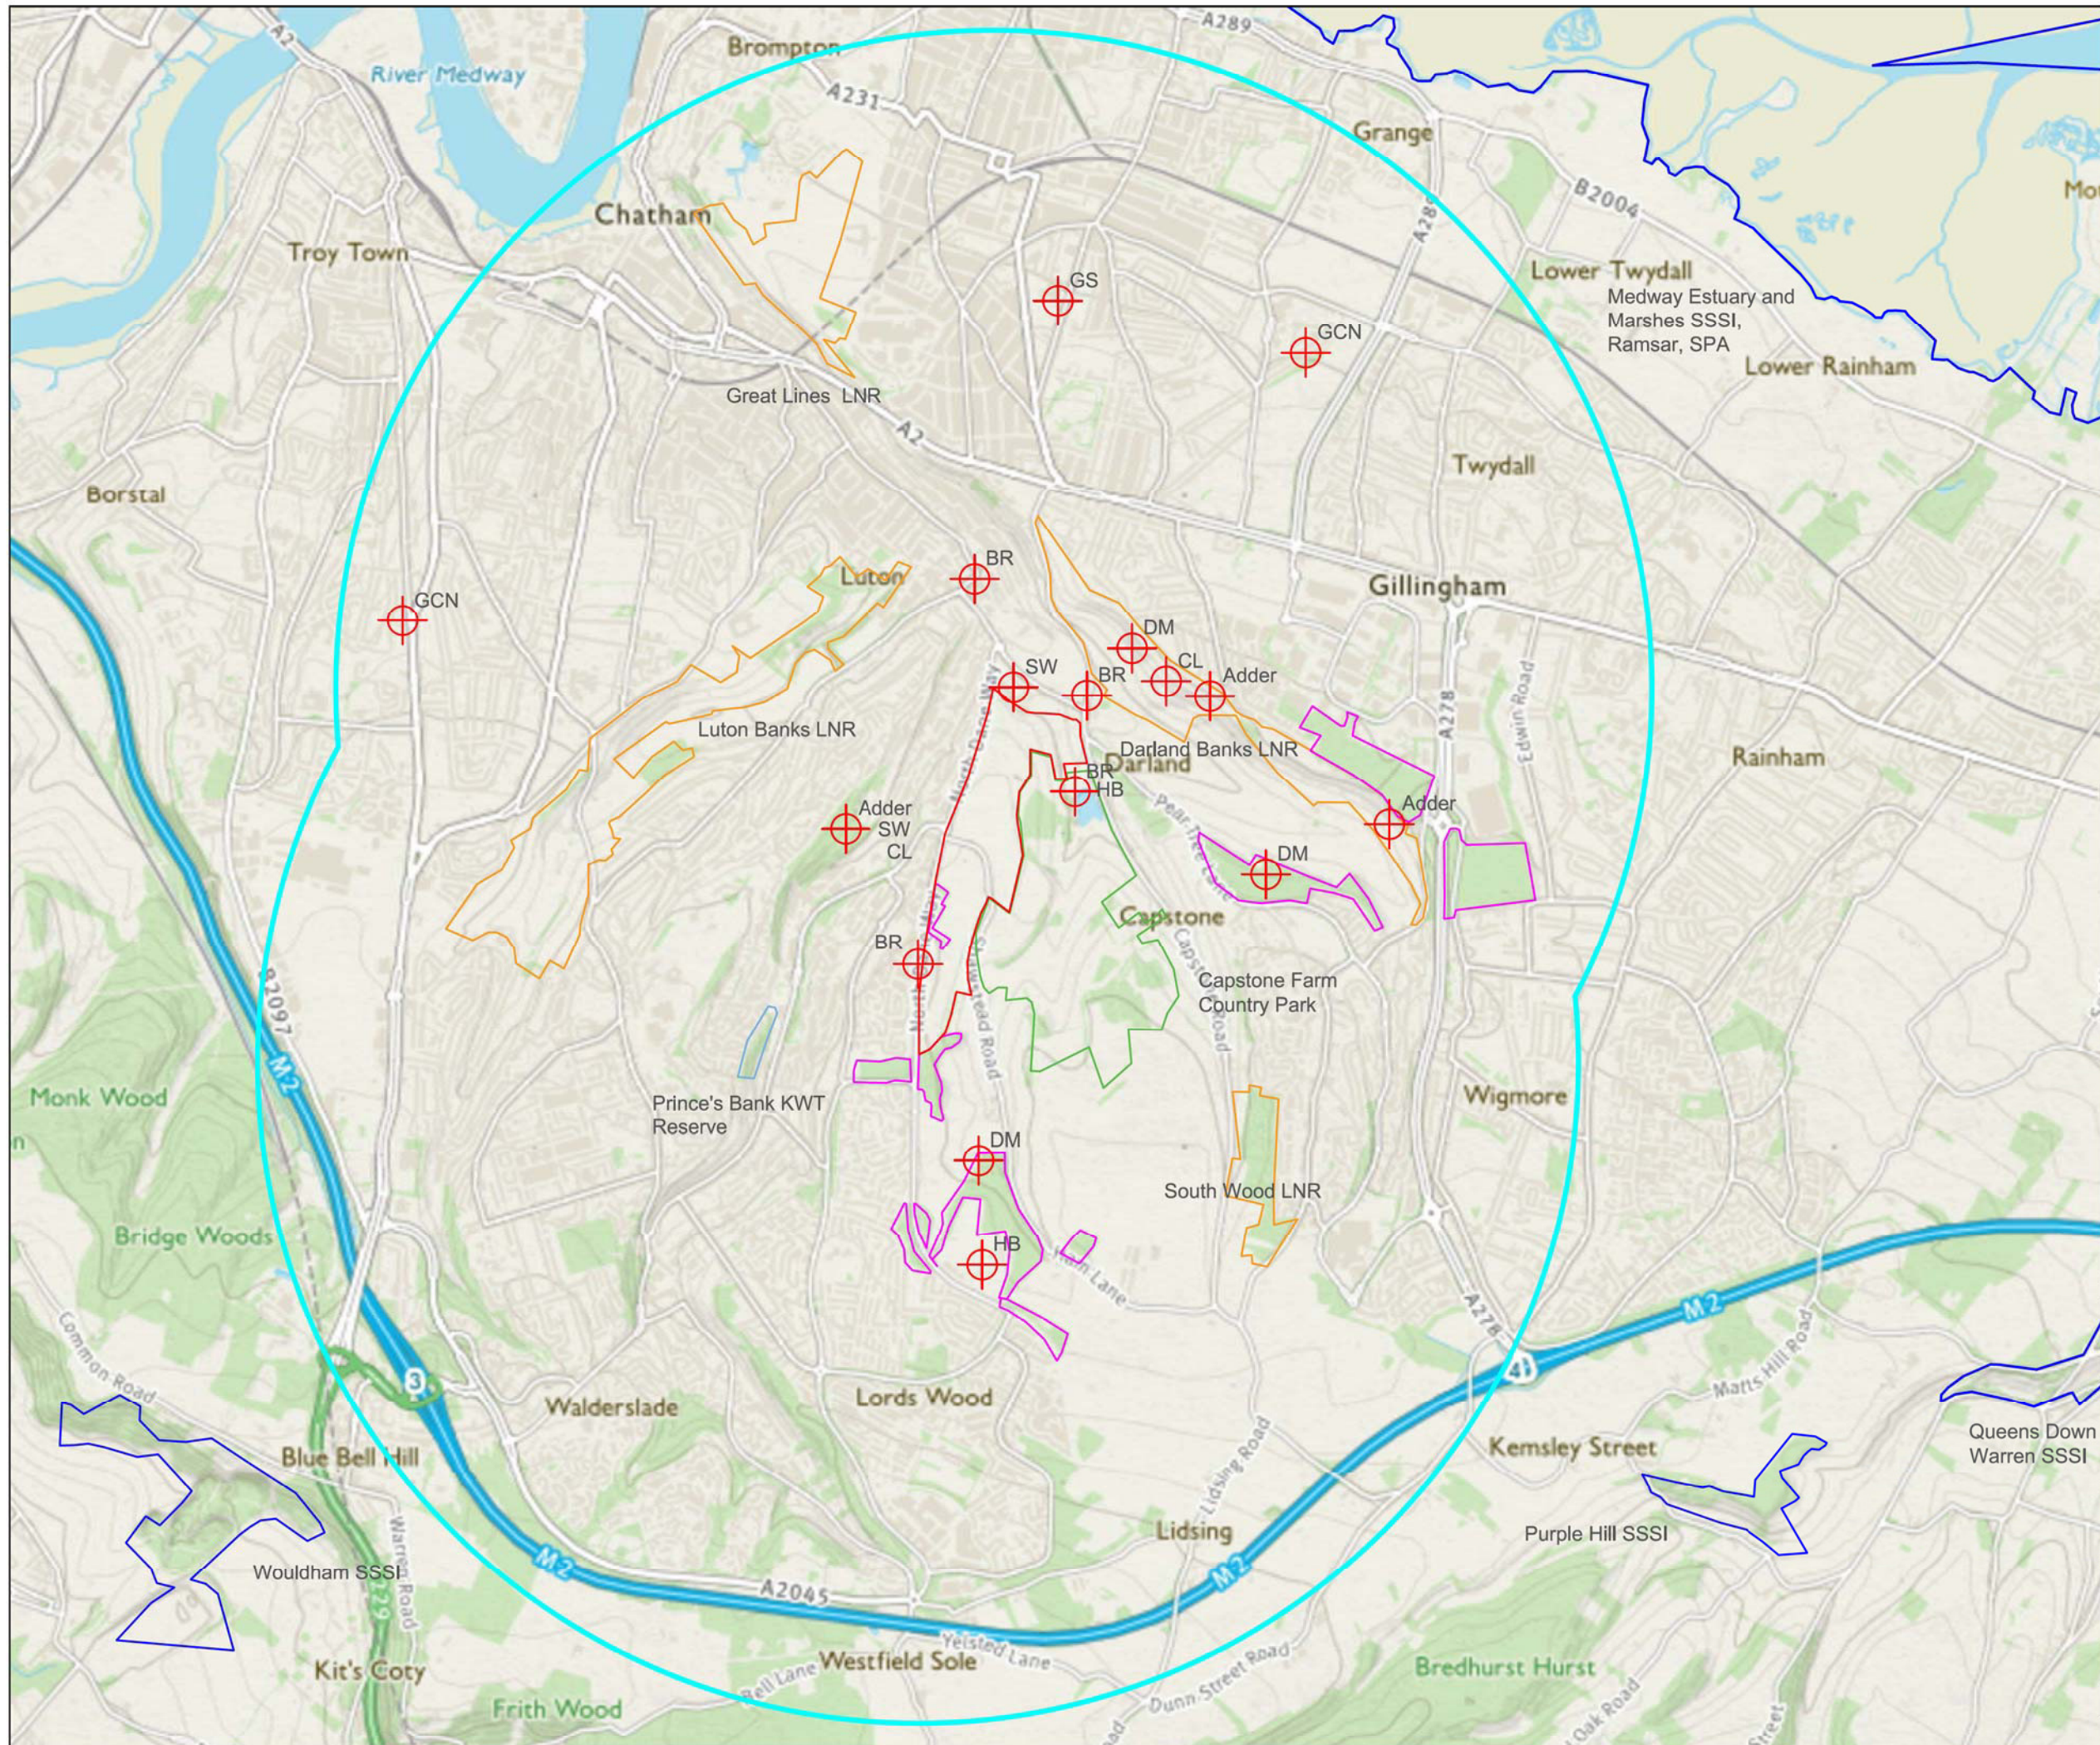

Key

-  Site Survey Area
-  3km Site Radius
-  Site of Special Scientific Interest
-  Local Nature Reserve
-  Ancient Woodland
-  Country Park
-  Kent Wildlife Trust Site
-  Great Crested Newt Record
-  Dormouse Record
-  Slow Worm Record
-  Common Lizard Record
-  Adder Record
-  Grass Snake Record
-  Bat Roost Record
-  Hibernating Bat Record

Title:
Desk Study Plan

Status: **drawing no.:** Figure 11.1

scale	size	date	drawn	checked
NTS	A3	20.02.2019	AW	HL

CAD filename: Figure_1.dwg

- Key
- Site Survey Area
 - Dormouse Location
 - Terrestrial Invertebrate Significant Sample Area
 - Reptiles Found Present
 - Bat Tree T1
 - Chalk Grassland
 - Broad-leaved Woodland
 - Ancient Woodland Boundary
 - Broad-leaved Planting
 - Dense Scrub
 - Scattered Scrub
 - Semi-Improved Grassland
 - Tall Ruderal
 - Waterbody
 - Arable Field
 - Species Rich Hedge
 - Species Poor Hedge
 - Fence
 - Building
 - Hard Standing
 - Target Note 1
 - Pond 1
 - Foot Path

Project:
 17032 East Hill, Hempstead

Title:
 Survey Plan

status		drawing no.	
		Figure 11.1	
scale	size	date	drawn
NTS	A3	01.04.2019	AW
CAD filename			
Figure_1.dwg			

- Key
- Site Survey Area
 - Dormouse Location
 - Terrestrial Invertebrate Significant Sample Area
 - Reptiles Found Present
 - Bat Tree T1
 - Chalk Grassland
 - Broad-leaved Woodland
 - Ancient Woodland Boundary
 - Broad-leaved Planting
 - Dense Scrub
 - Scattered Scrub
 - Semi-Improved Grass
 - Tall Ruderal
 - Waterbody
 - Arable Field
 - Species Rich Hedge
 - Species Poor Hedge
 - Fence
 - Building
 - Hard Standing
 - Target Note 1
 - Pond 1
 - Foot Path