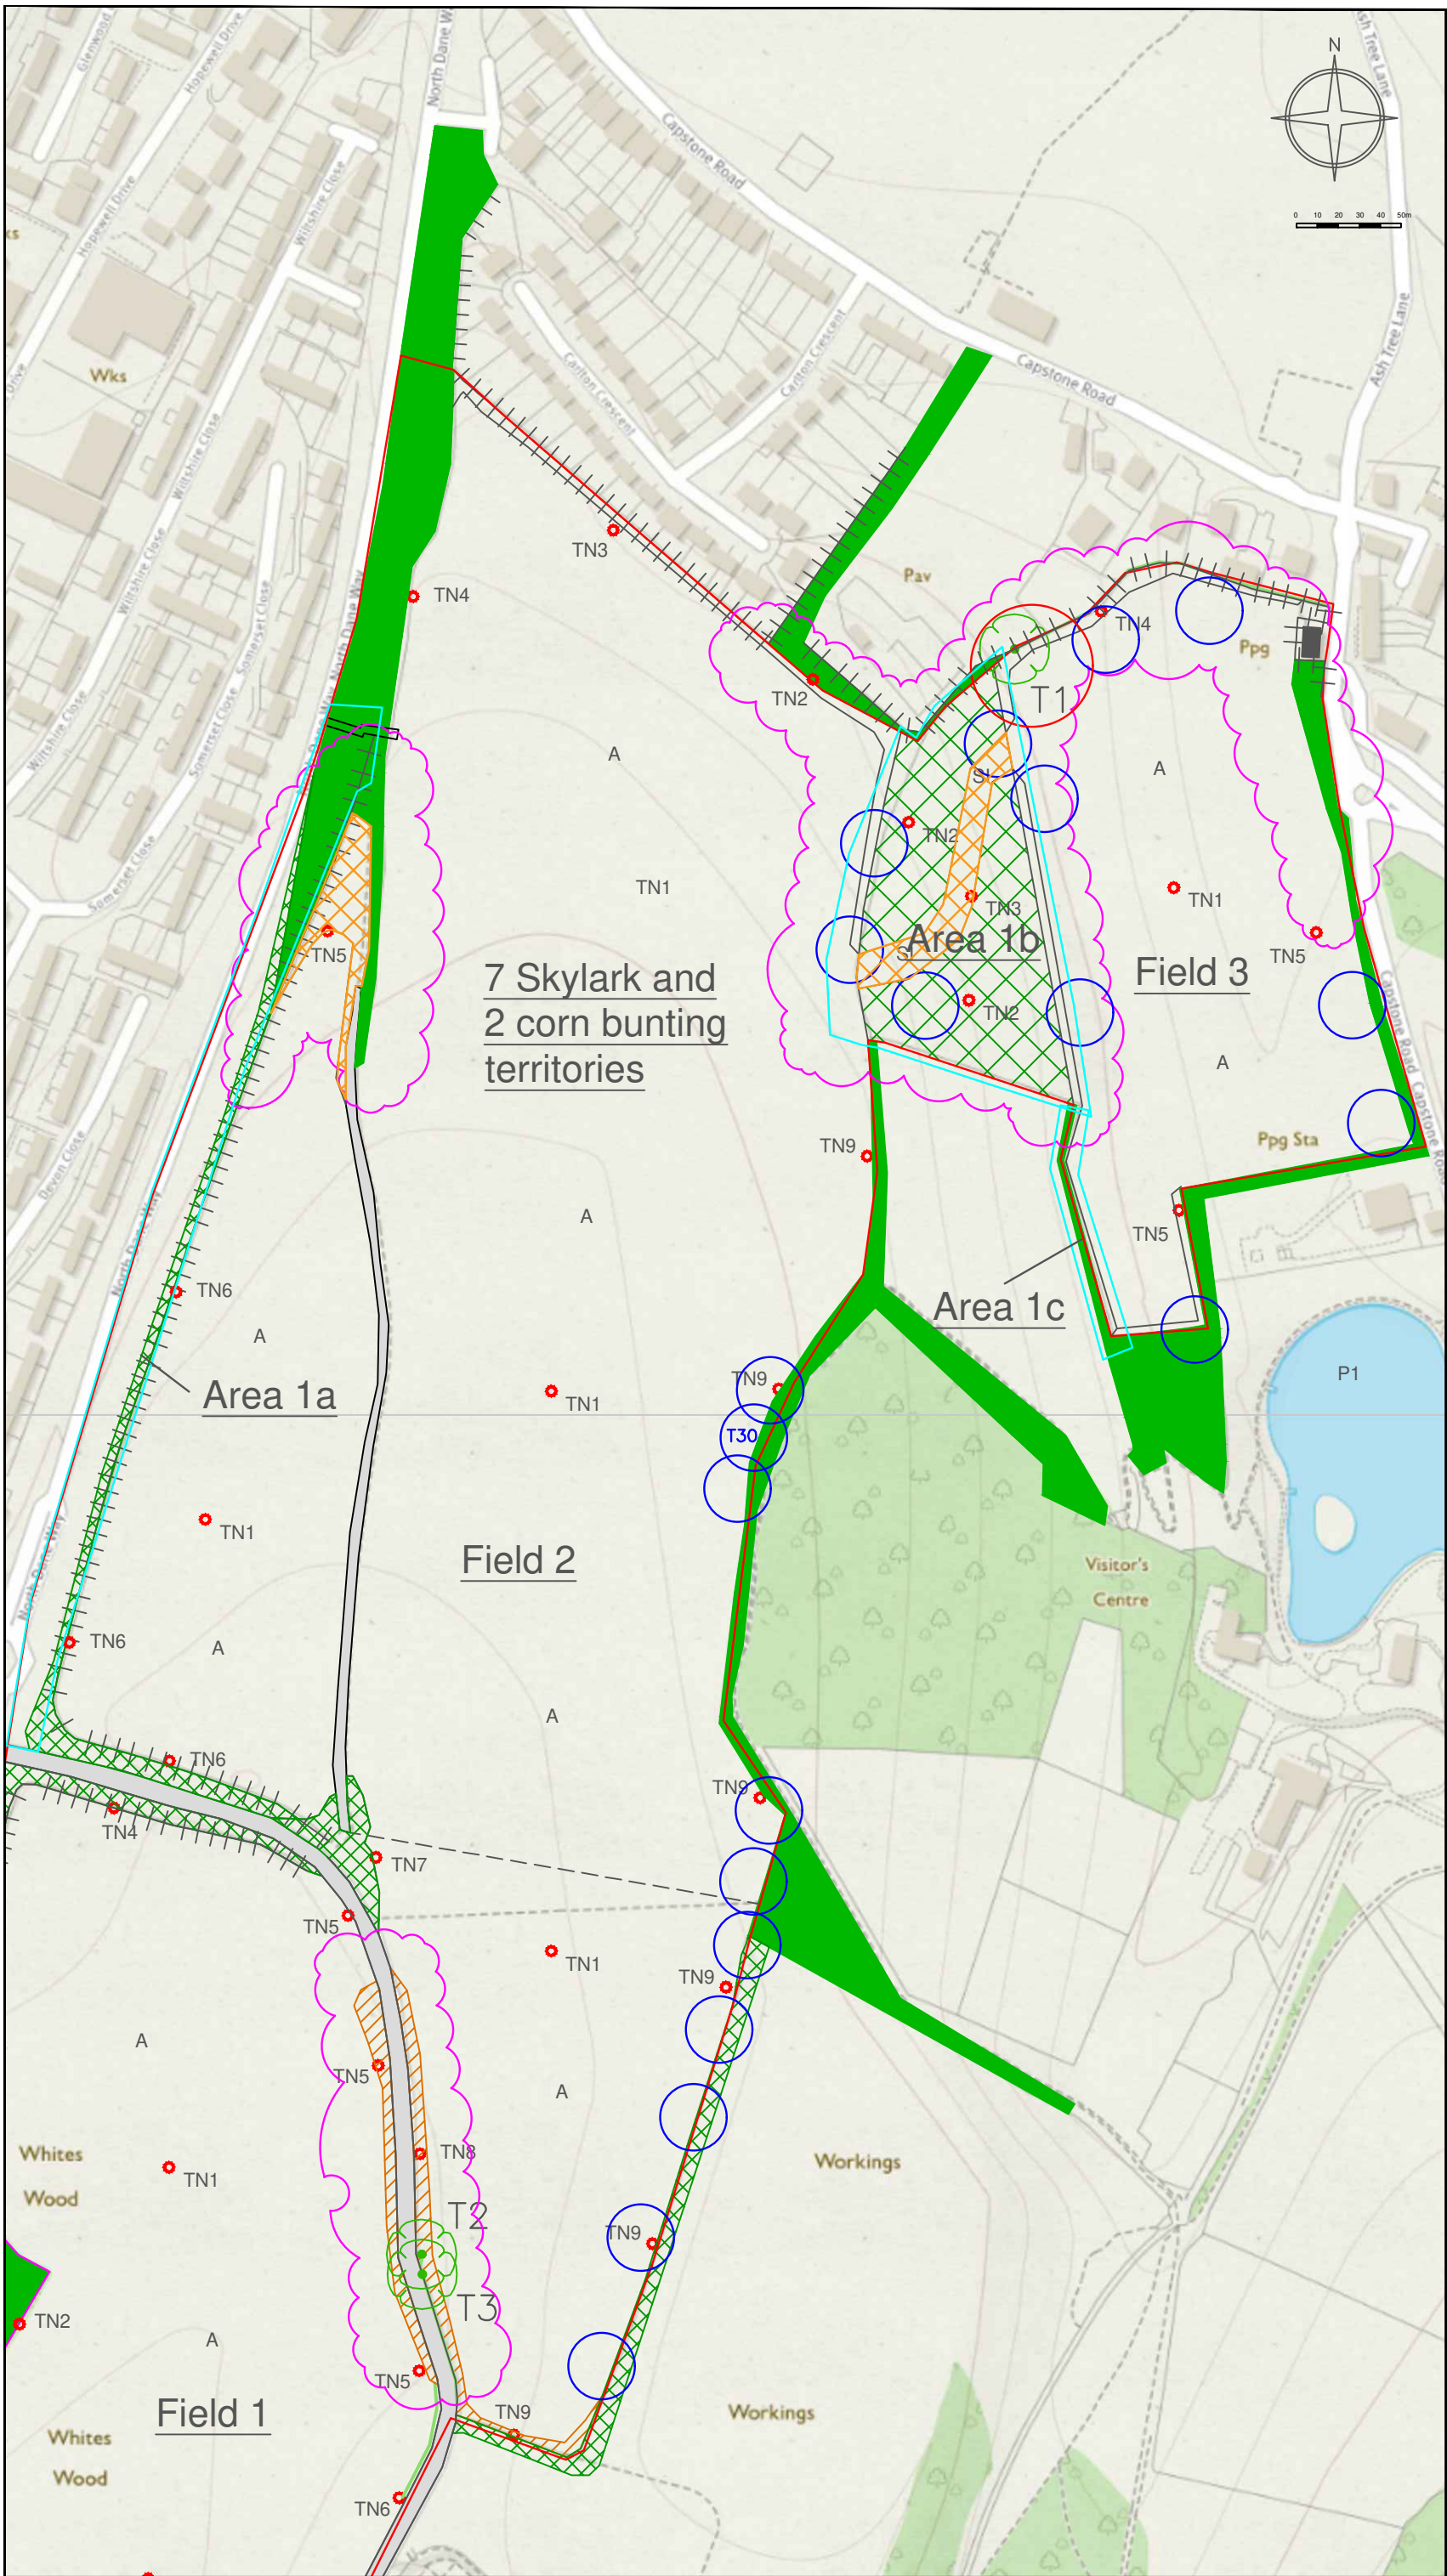

Key

-  Site Survey Area
-  3km Site Radius
-  Site of Special Scientific Interest
-  Local Nature Reserve
-  Ancient Woodland
-  Country Park
-  Kent Wildlife Trust Site
-  Great Crested Newt Record
-  Dormouse Record
-  Slow Worm Record
-  Common Lizard Record
-  Adder Record
-  Grass Snake Record
-  Bat Roost Record
-  Hibernating Bat Record

Title:
Desk Study Plan

Status: **drawing no.:** Figure 11.1

scale	size	date	drawn	checked
NTS	A3	20.02.2019	AW	HL

CAD filename: Figure_1.dwg

- Key
- Site Survey Area
 - Dormouse Location
 - Terrestrial Invertebrate Significant Sample Area
 - Reptiles Found Present
 - Bat Tree T1
 - Chalk Grassland
 - Broad-leaved Woodland
 - Ancient Woodland Boundary
 - Broad-leaved Planting
 - Dense Scrub
 - Scattered Scrub
 - Semi-Improved Grassland
 - Tall Ruderal
 - Waterbody
 - Arable Field
 - Species Rich Hedge
 - Species Poor Hedge
 - Fence
 - Building
 - Hard Standing
 - Target Note 1
 - Pond 1
 - Foot Path

Project:
 17032 East Hill, Hempstead

Title:
 Survey Plan

status		drawing no.	
		Figure 11.1	
scale	size	date	drawn
NTS	A3	01.04.2019	AW
CAD filename			
Figure_1.dwg			

- Key
- Site Survey Area
 - Dormouse Location
 - Terrestrial Invertebrate Significant Sample Area
 - Reptiles Found Present
 - Bat Tree T1
 - Chalk Grassland
 - Broad-leaved Woodland
 - Ancient Woodland Boundary
 - Broad-leaved Planting
 - Dense Scrub
 - Scattered Scrub
 - Semi-Improved Grass
 - Tall Ruderal
 - Waterbody
 - Arable Field
 - Species Rich Hedge
 - Species Poor Hedge
 - Fence
 - Building
 - Hard Standing
 - Target Note 1
 - Pond 1
 - Foot Path