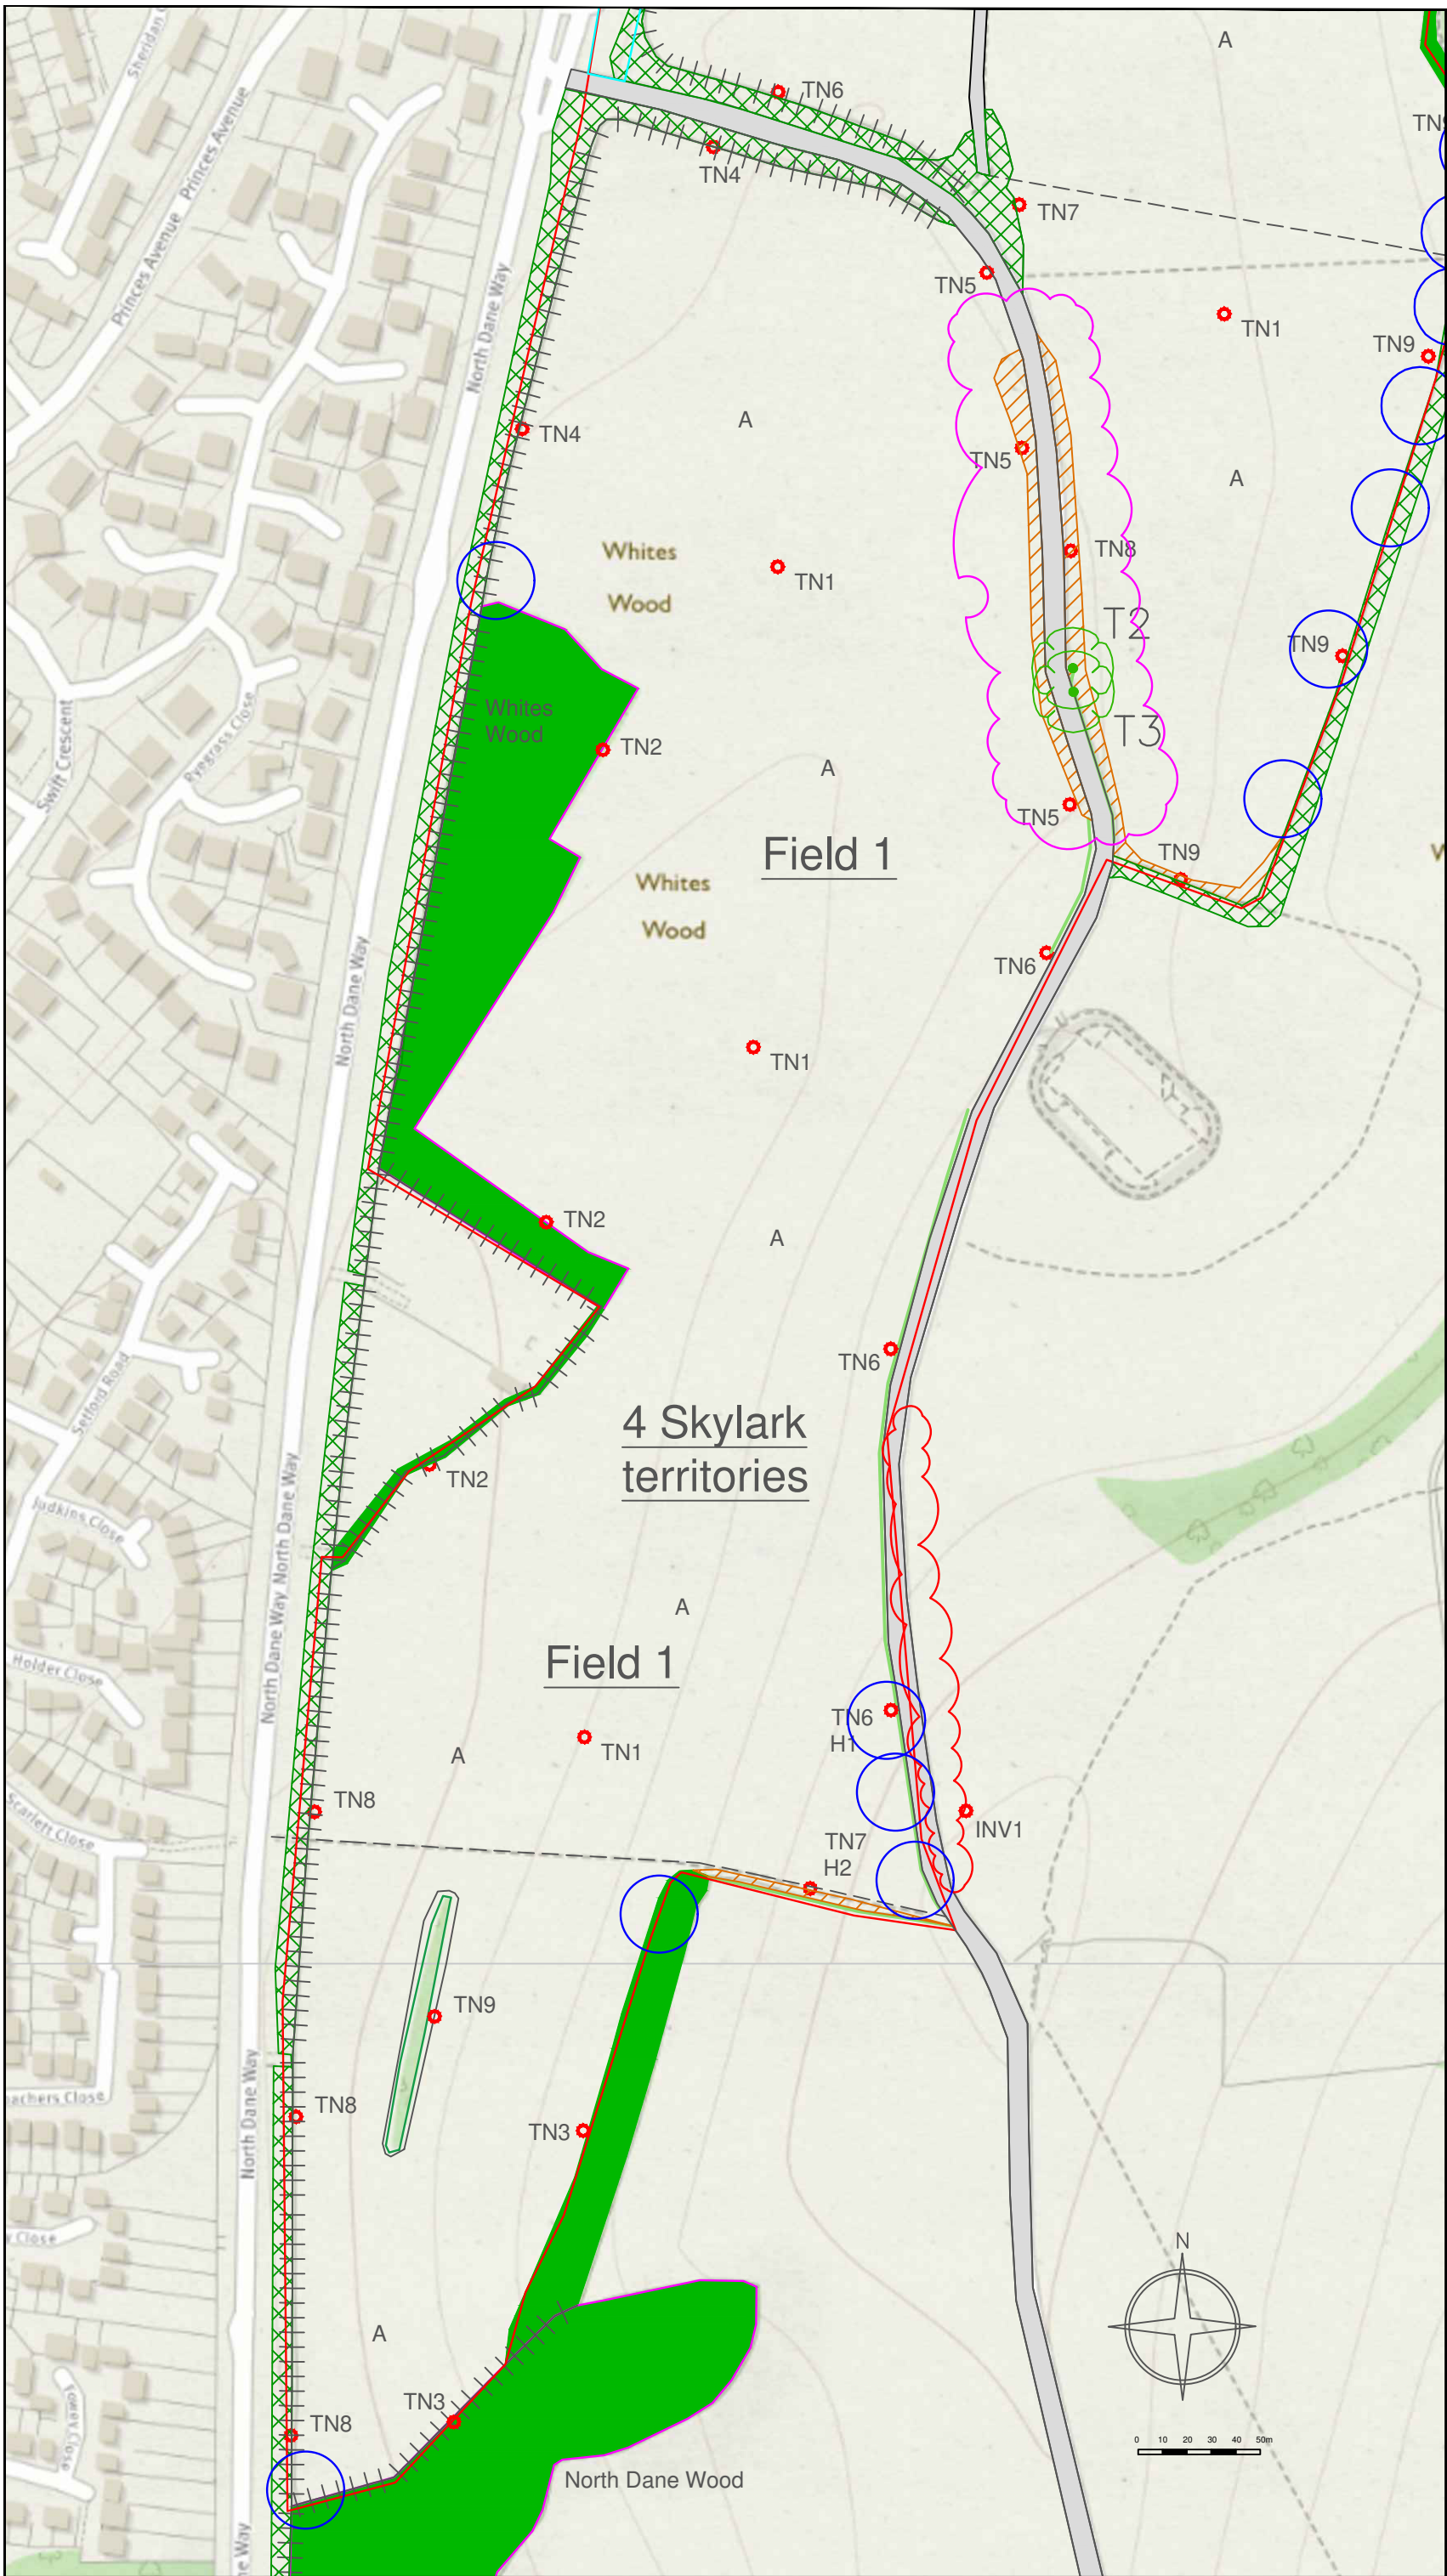

Key

-  Site Survey Area
-  3km Site Radius
-  Site of Special Scientific Interest
-  Local Nature Reserve
-  Ancient Woodland
-  Country Park
-  Kent Wildlife Trust Site
-  Great Crested Newt Record
-  Dormouse Record
-  Slow Worm Record
-  Common Lizard Record
-  Adder Record
-  Grass Snake Record
-  Bat Roost Record
-  Hibernating Bat Record

Title:
Desk Study Plan

Status: **drawing no.:** Figure 11.1

scale	size	date	drawn	checked
NTS	A3	20.02.2019	AW	HL

CAD filename: Figure_1.dwg

- Key
- Site Survey Area
 - Dormouse Location
 - Terrestrial Invertebrate Significant Sample Area
 - Reptiles Found Present
 - Bat Tree T1
 - Chalk Grassland
 - Broad-leaved Woodland
 - Ancient Woodland Boundary
 - Broad-leaved Planting
 - Dense Scrub
 - Scattered Scrub
 - Semi-Improved Grassland
 - Tall Ruderal
 - Waterbody
 - Arable Field
 - Species Rich Hedge
 - Species Poor Hedge
 - Fence
 - Building
 - Hard Standing
 - Target Note 1
 - Pond 1
 - Foot Path

Project:
 17032 East Hill, Hempstead

Title:
 Survey Plan

status		drawing no.	
		Figure 11.1	
scale	size	date	drawn
NTS	A3	01.04.2019	AW
CAD filename			
Figure_1.dwg			

- Key
- Site Survey Area
 - Dormouse Location
 - Terrestrial Invertebrate Significant Sample Area
 - Reptiles Found Present
 - Bat Tree T1
 - Chalk Grassland
 - Broad-leaved Woodland
 - Ancient Woodland Boundary
 - Broad-leaved Planting
 - Dense Scrub
 - Scattered Scrub
 - Semi-Improved Grass
 - Tall Ruderal
 - Waterbody
 - Arable Field
 - Species Rich Hedge
 - Species Poor Hedge
 - Fence
 - Building
 - Hard Standing
 - Target Note 1
 - Pond 1
 - Foot Path