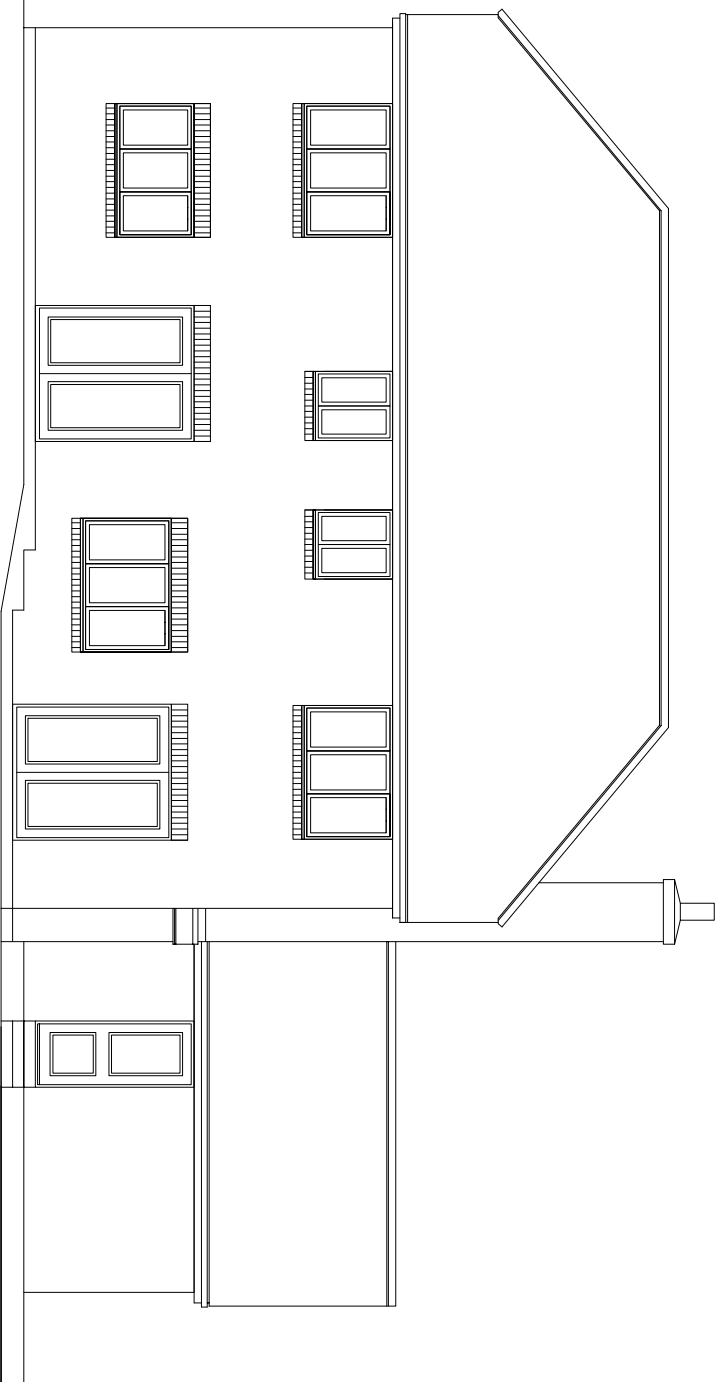

Front Elevation

Side Elevation

Rear Elevation

Side Elevation

		Shaw Design Services Ltd Daqueni, Normondes Road, Horsham Horsham, West Sussex RH12 5PW Tel: 01403 217084 Fax: 0870 766 7975	
CLIENT: Mr & Mrs J Pike		JOB: No.6 Squires Field, Hexable, Swanley, Kent	
TITLE: Existing Elevations to main house			
DRAWN: daz	ISSUE DATE: March '22	SCALE: 1:100	REV N°:
DRAWING N°: 2215 / 05			