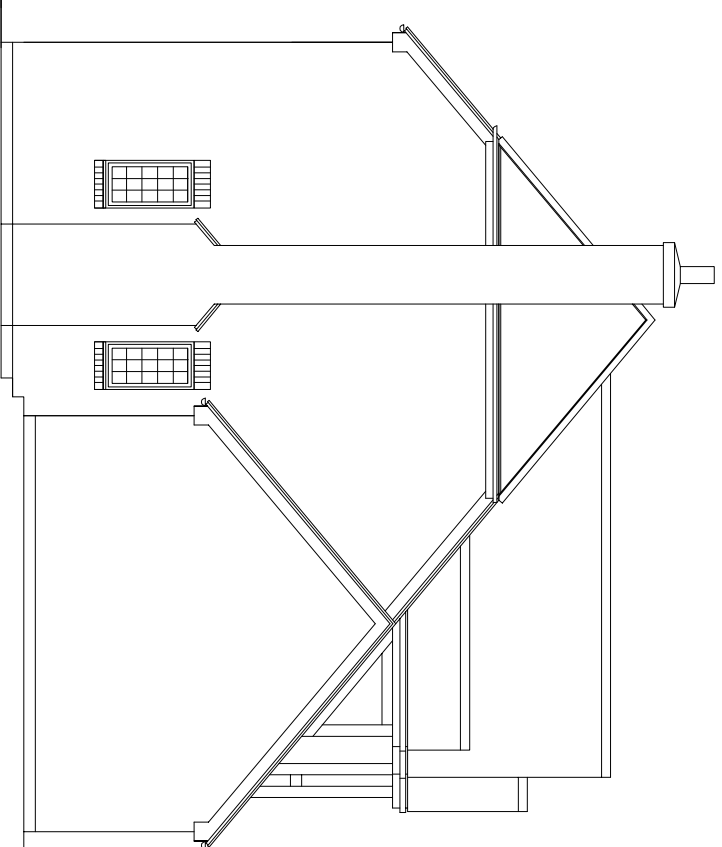

Front Elevation

Side Elevation

Rear Elevation

Side Elevation

		Shaw Design Services Ltd Daqueni, Normondes Road, Horsham Horsham, West Sussex RH12 5PW Tel: 01403 217084 Fax: 0870 766 7975	
CLIENT: Mr & Mrs J Pike		JOB: No.6 Squires Field, Hexable, Swanley, Kent	
TITLE: Existing Elevations to main house			
DRAWN: daz	ISSUE DATE: March '22	SCALE: 1:100	REV N°:
DRAWING N°: 2215 / 05			