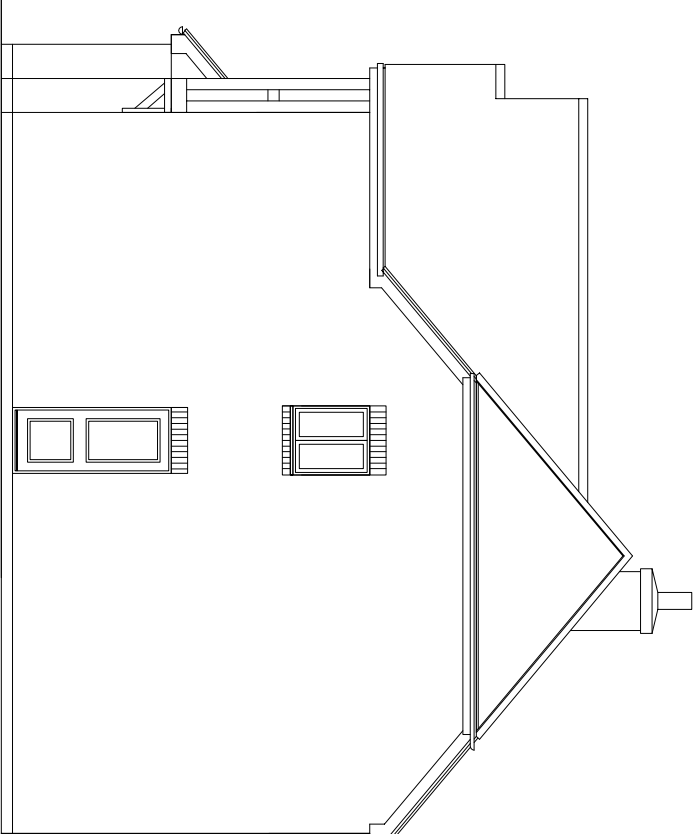

Front Elevation

Side Elevation

Rear Elevation

Side Elevation

		Shaw Design Services Ltd Daqueni, Normondes Road, Horsham Horsham, West Sussex RH12 5PW Tel: 01403 217084 Fax: 0870 766 7975	
CLIENT: Mr & Mrs J Pike		JOB: No.6 Squires Field, Hexable, Swanley, Kent	
TITLE: Existing Elevations to main house			
DRAWN: daz	ISSUE DATE: March '22	SCALE: 1:100	REV N°:
DRAWING N°: 2215 / 05			