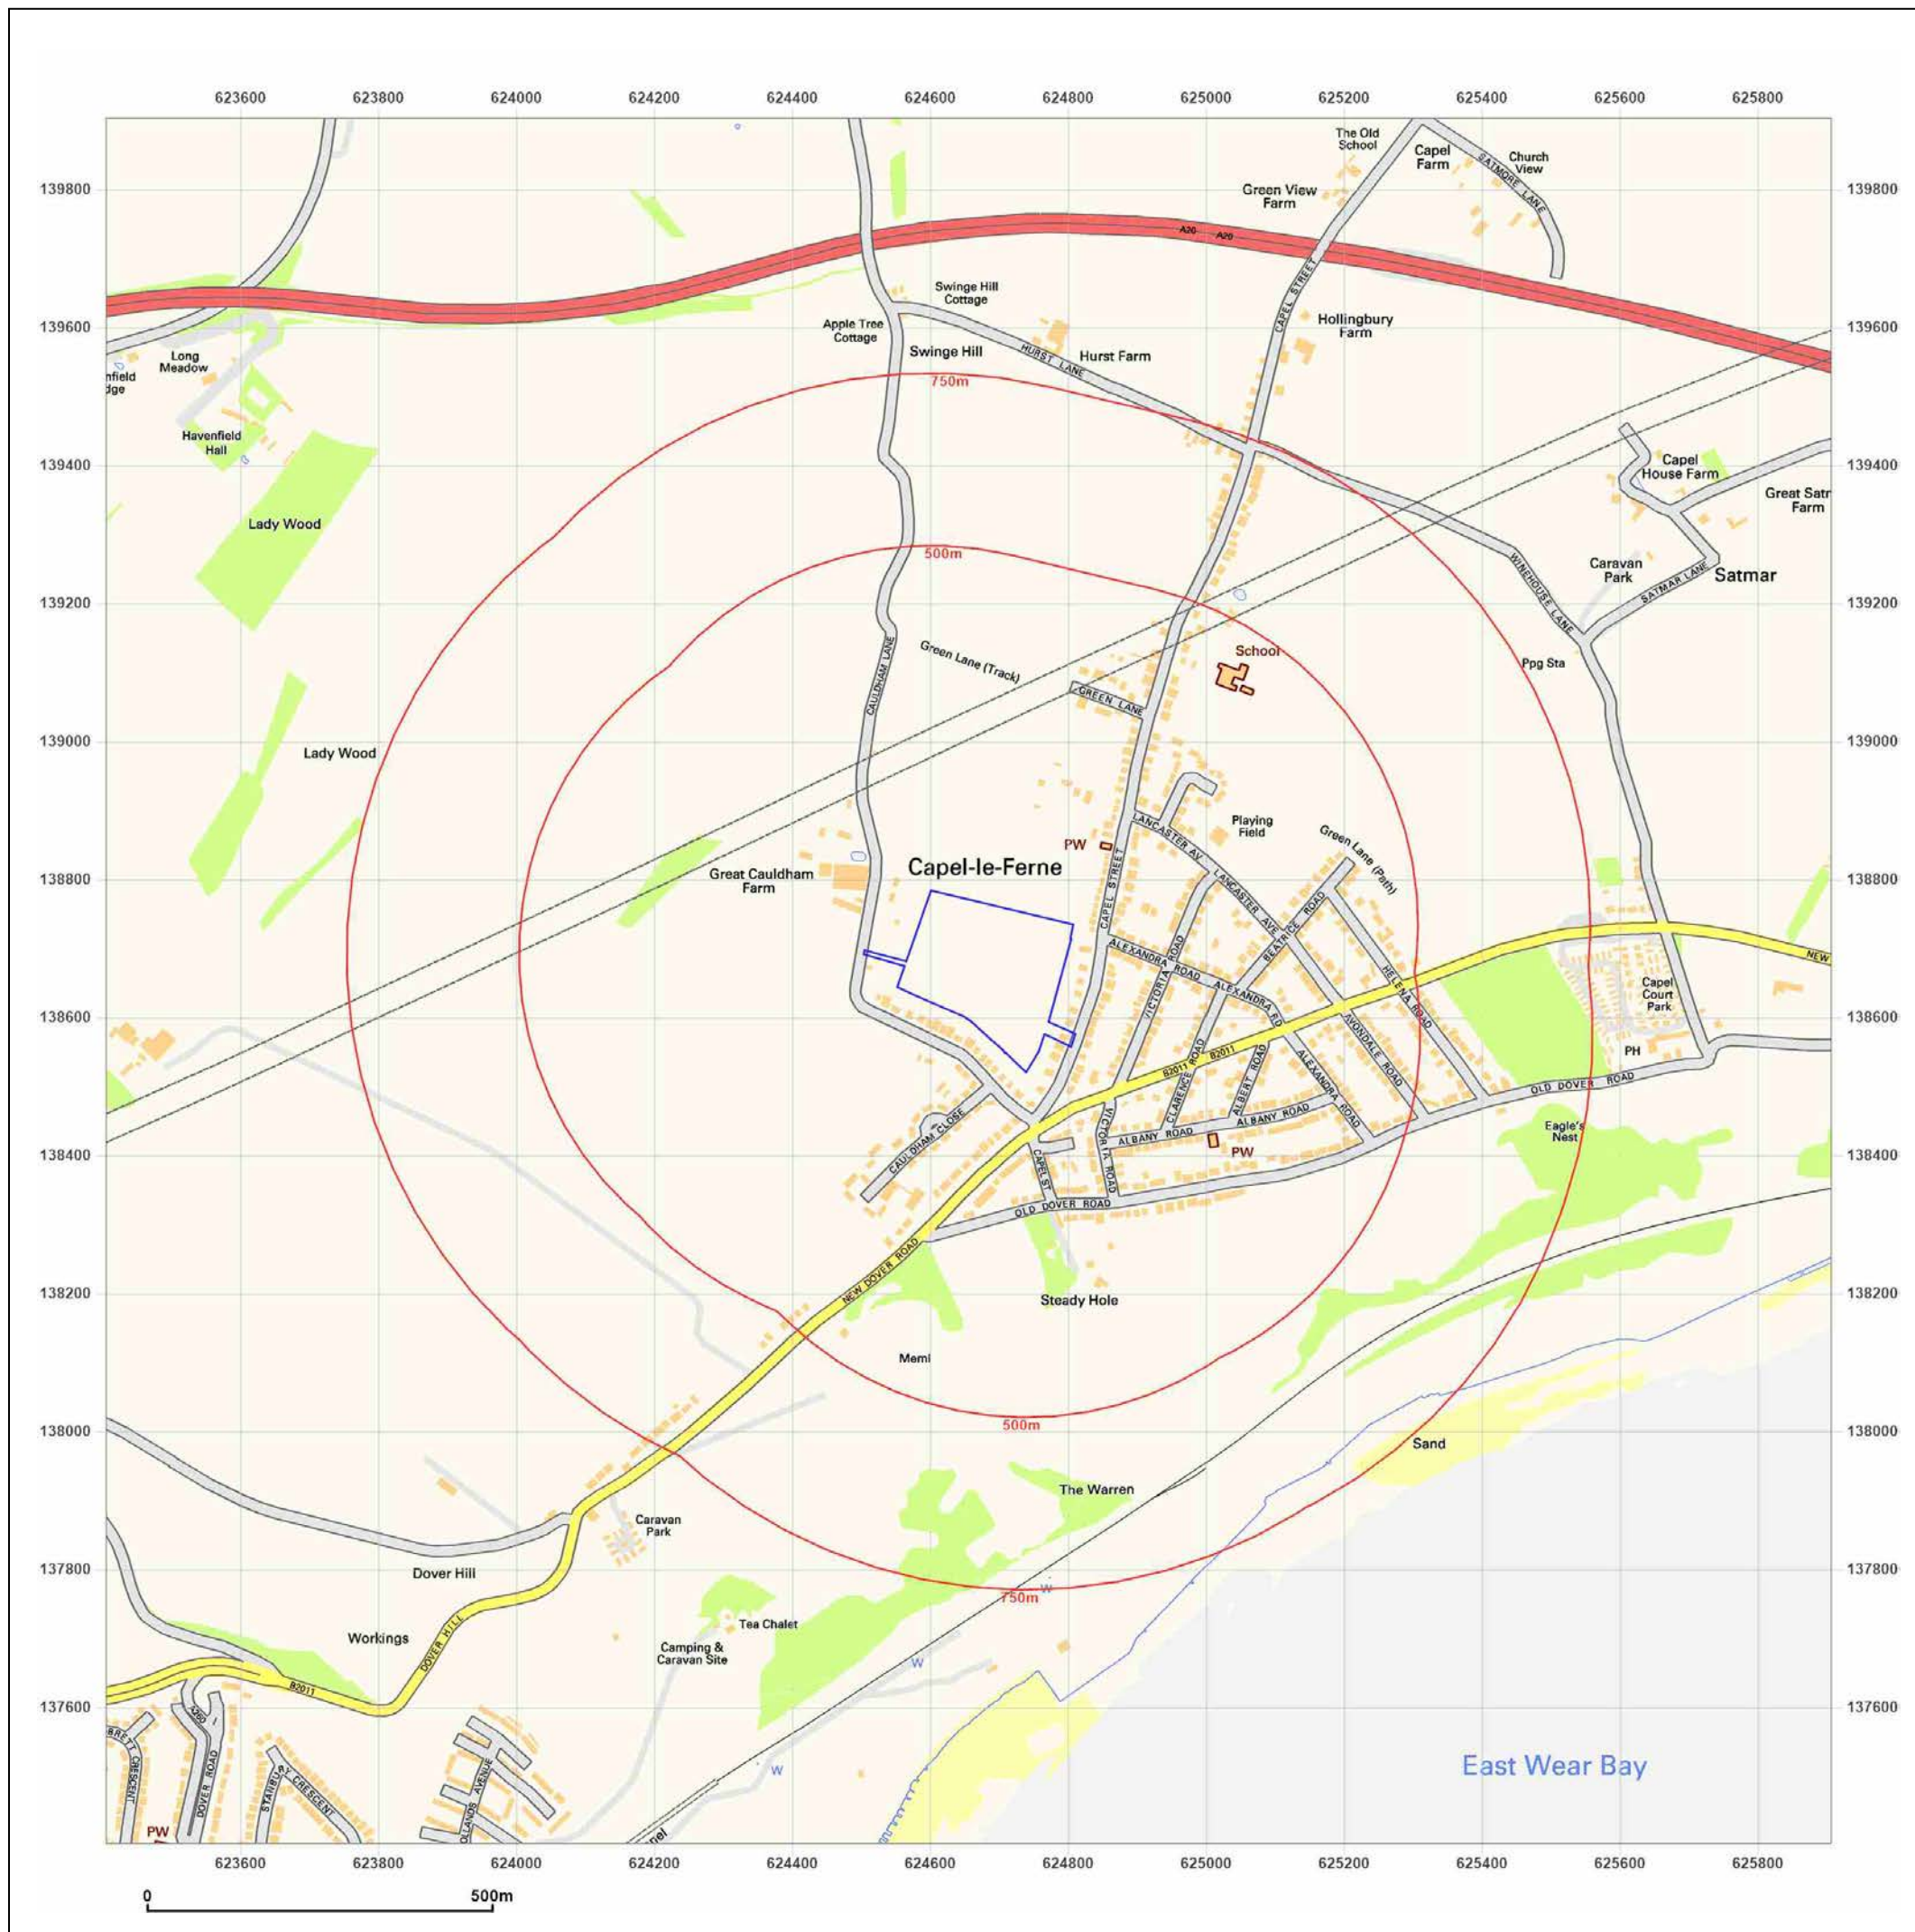

EMAPSITE™

Site Details:

unspecified

Client Ref: EMS_884739_1094865
Report Ref: EMS-884739_1130997
Grid Ref: 624656, 138653

Map Name: National Grid

Map date: 2010

Scale: 1:10,000

Printed at: 1:10,000

Produced by
Groundsure Insights
www.groundsure.com

Supplied by:
www.emapsite.com
sales@emapsite.com

© Crown copyright and database rights 2019 Ordnance Survey 100035207

Production date: 01 August 2023

Map legend available at:
www.groundsure.com/sites/default/files/groundsure_legend.pdf