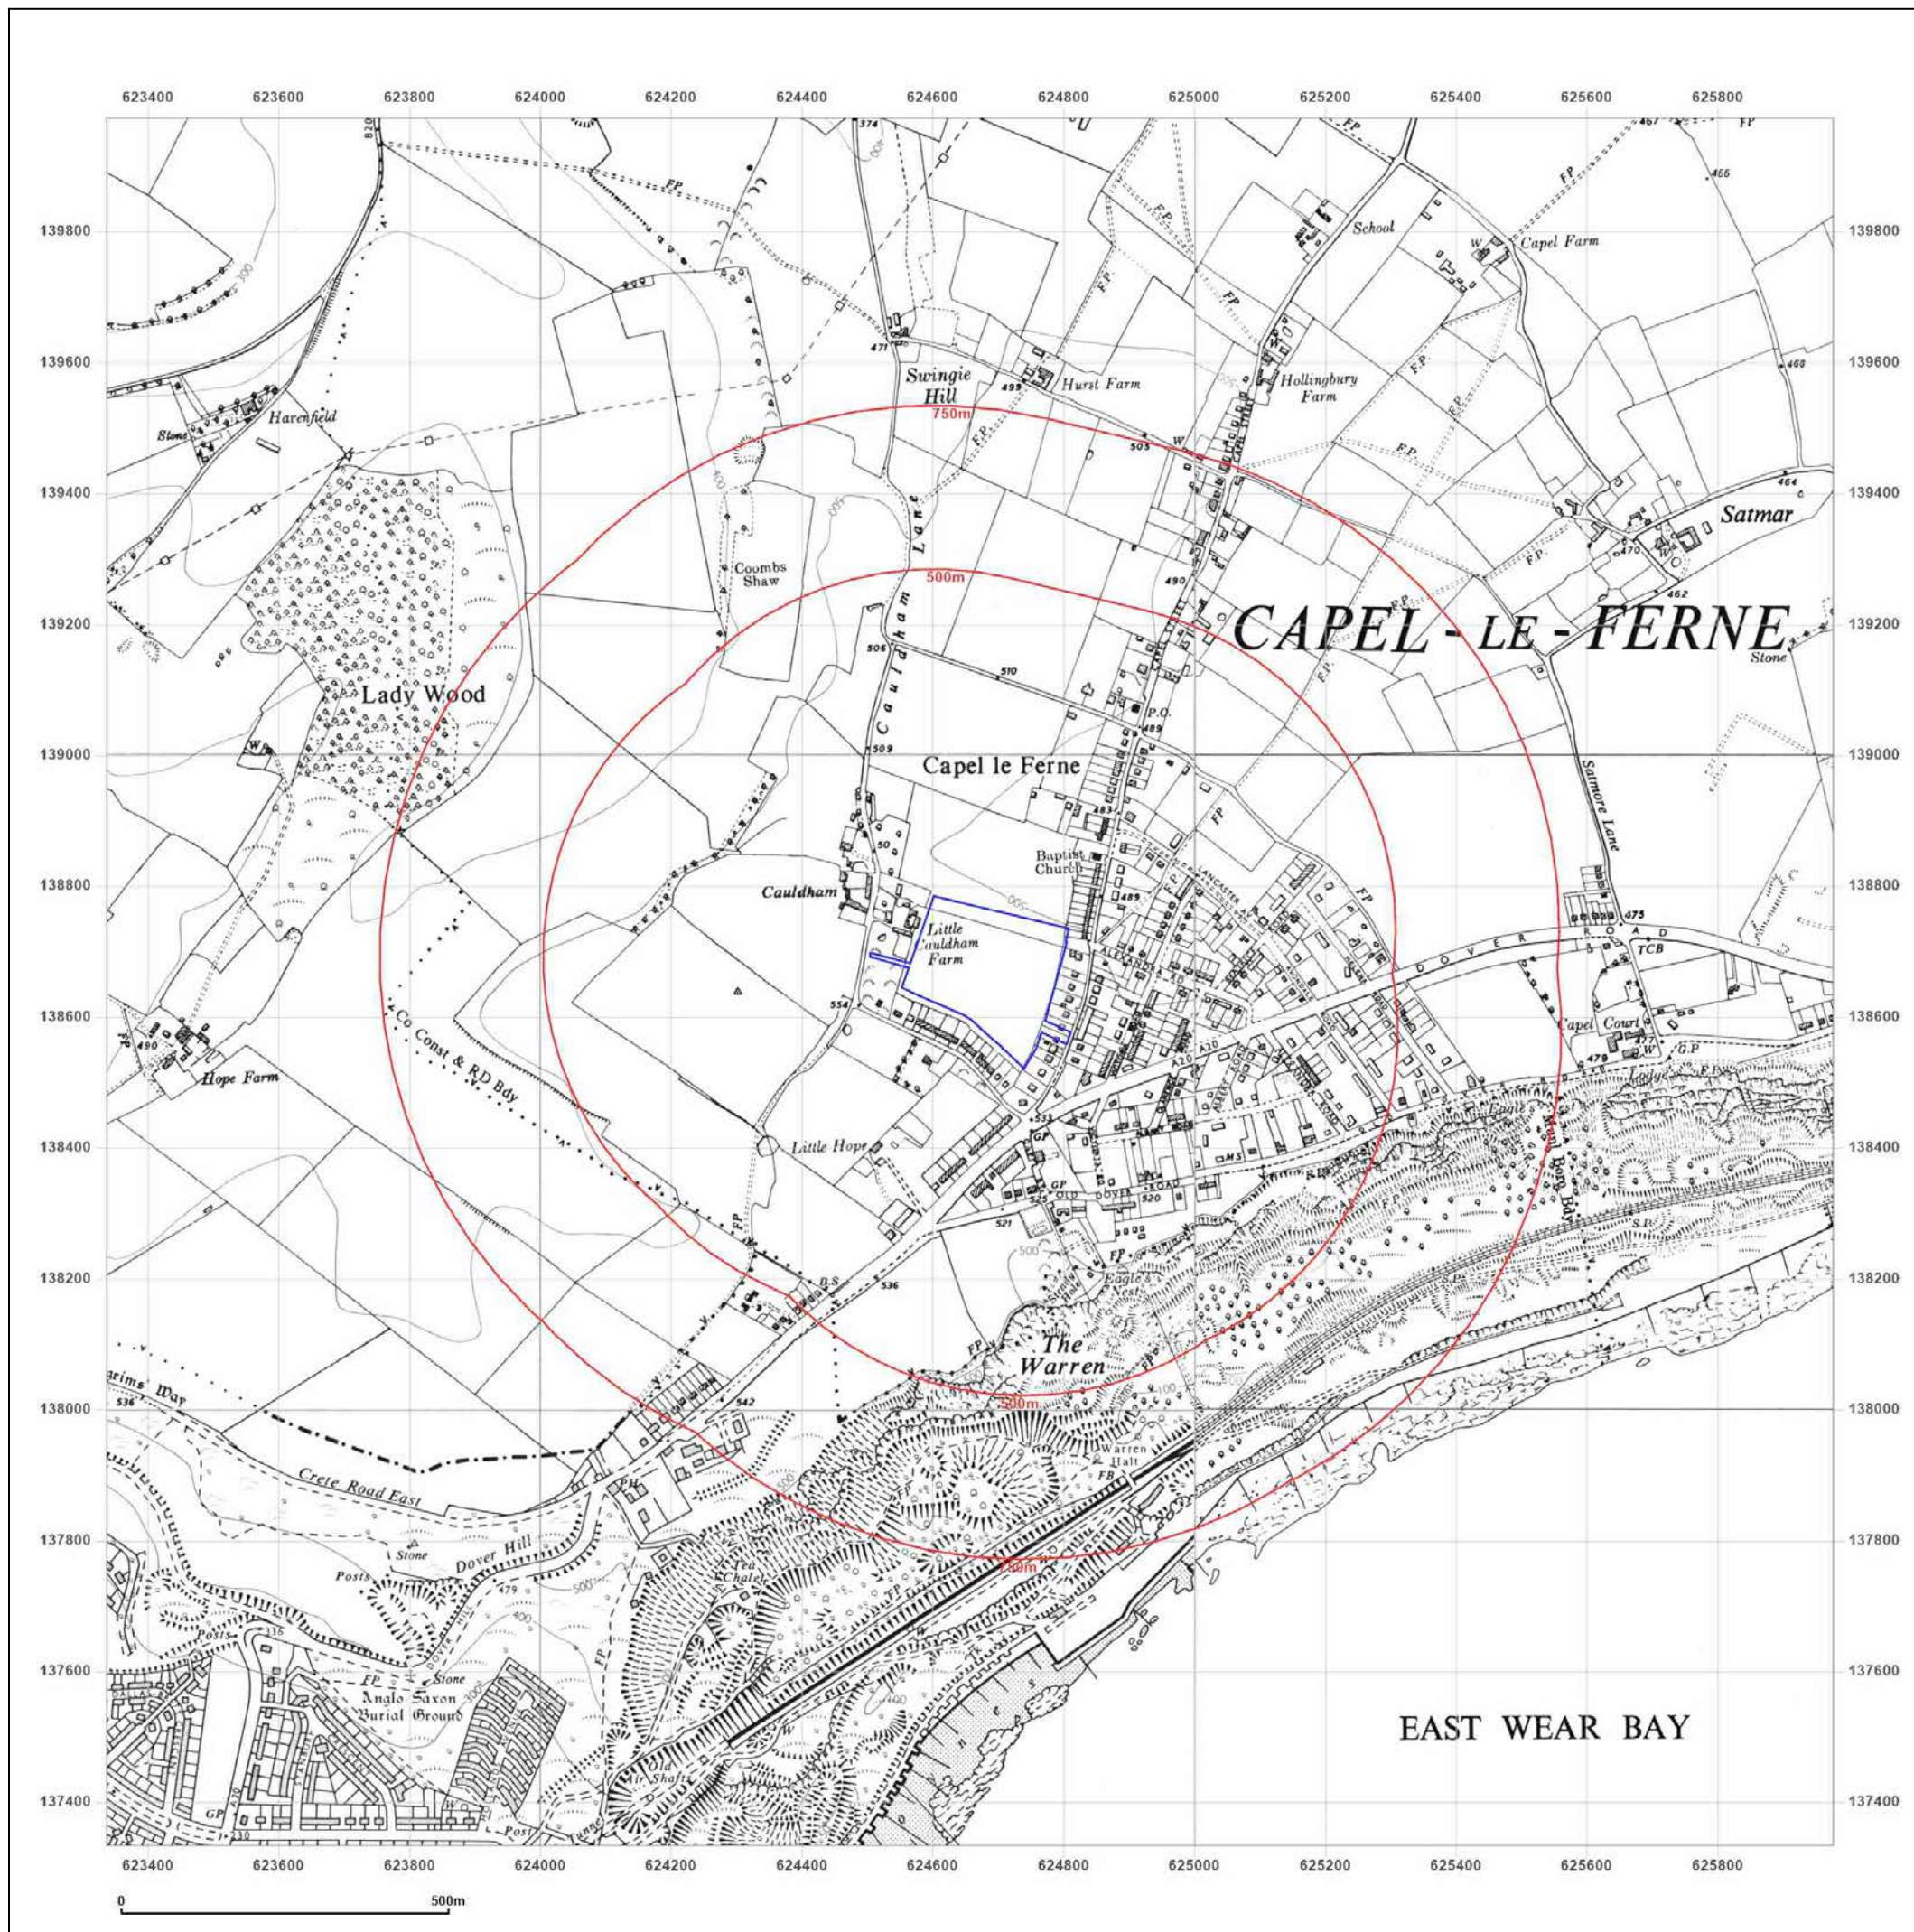

EMAPSITE™

Site Details:

unspecified

Client Ref: EMS_884739_1094865
Report Ref: EMS-884739_1130997
Grid Ref: 624656, 138653

Map Name: County Series

Map date: 1938

Scale: 1:10,560

Printed at: 1:10,560

Map Name: Provisional

Map date: 1957-1961

Scale: 1:10,560

Printed at: 1:10,560

Surveyed 1872
 Revised 1961
 Edition N/A
 Copyright N/A
 Levelled N/A

Surveyed 1957
 Revised 1957
 Edition N/A
 Copyright N/A
 Levelled N/A

Produced by
 Groundsure Insights
www.groundsure.com

Supplied by:
www.emapsite.com
sales@emapsite.com

© Crown copyright and database rights 2019 Ordnance Survey 100035207

Production date: 01 August 2023

Map legend available at:
www.groundsure.com/sites/default/files/groundsure_legend.pdf

© Crown copyright and database rights 2019 Ordnance Survey 100035207

Production date: 01 August 2023

Map legend available at:
www.groundsure.com/sites/default/files/groundsure_legend.pdf

EMAPSITE™

Site Details: