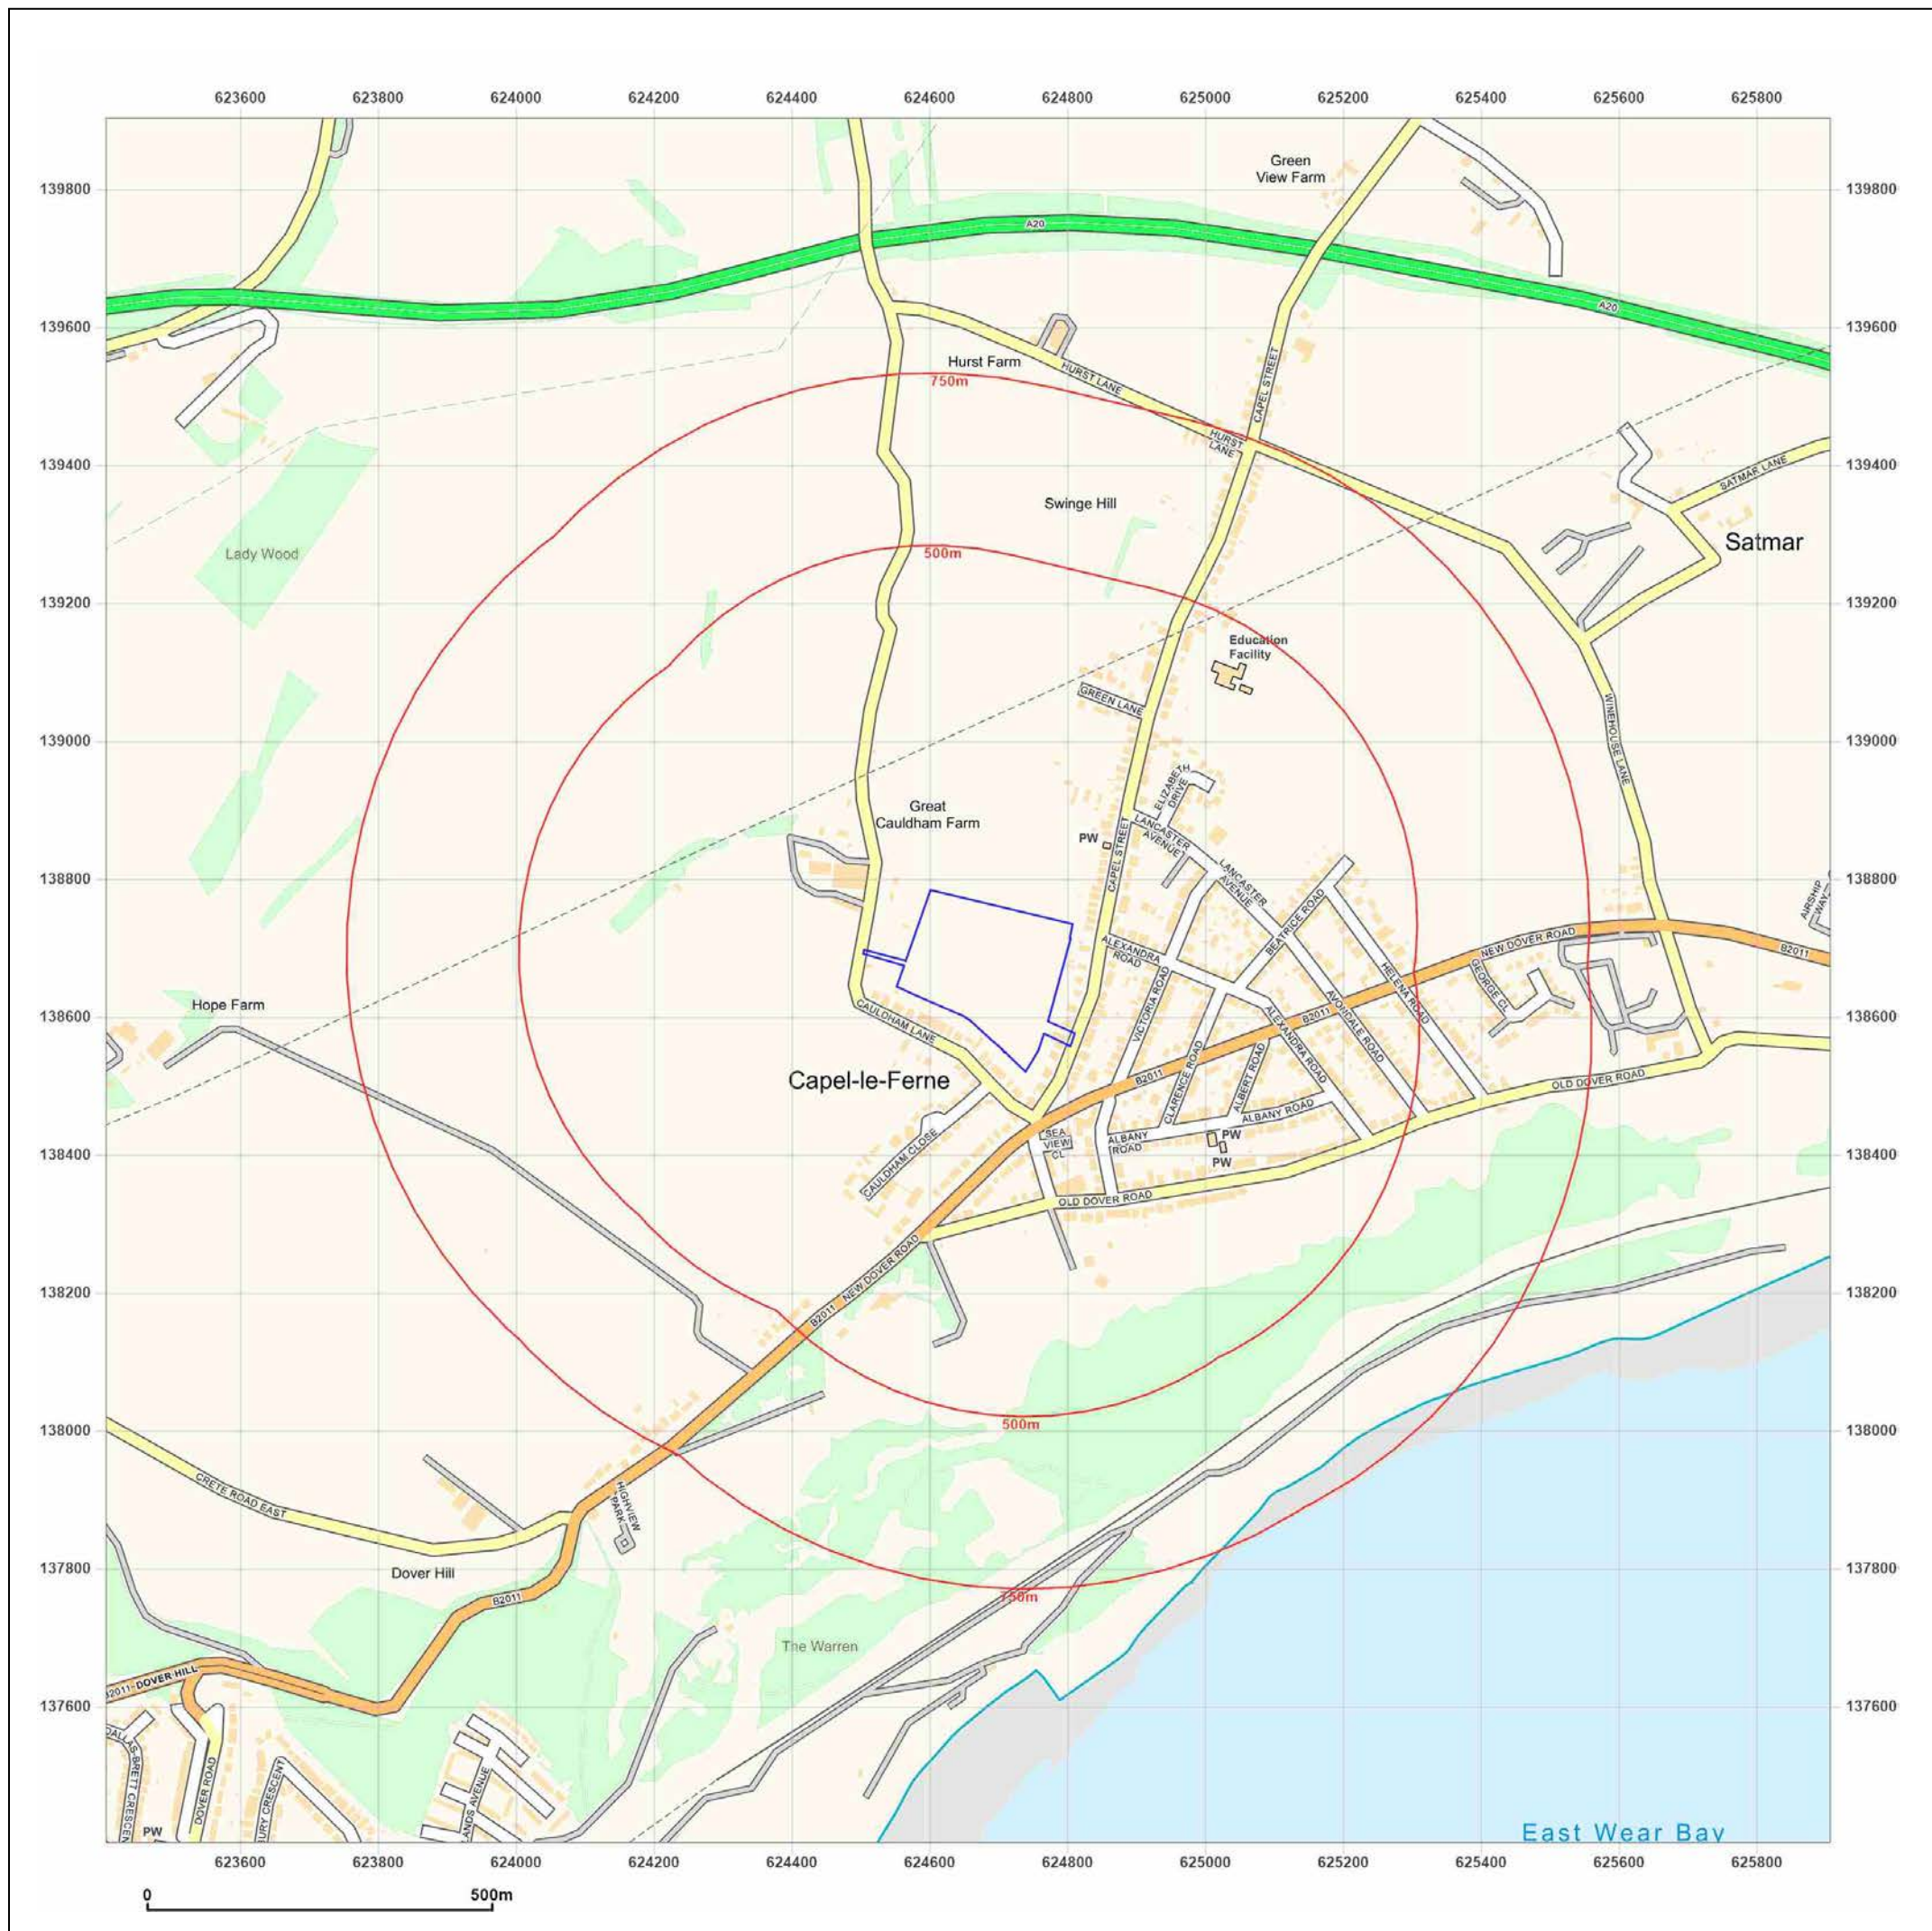

EMAPSITE™

Site Details:

unspecified

Client Ref: EMS_884739_1094865
Report Ref: EMS-884739_1130997
Grid Ref: 624656, 138653

Map Name: National Grid

Map date: 2023

Scale: 1:10,000

Printed at: 1:10,000