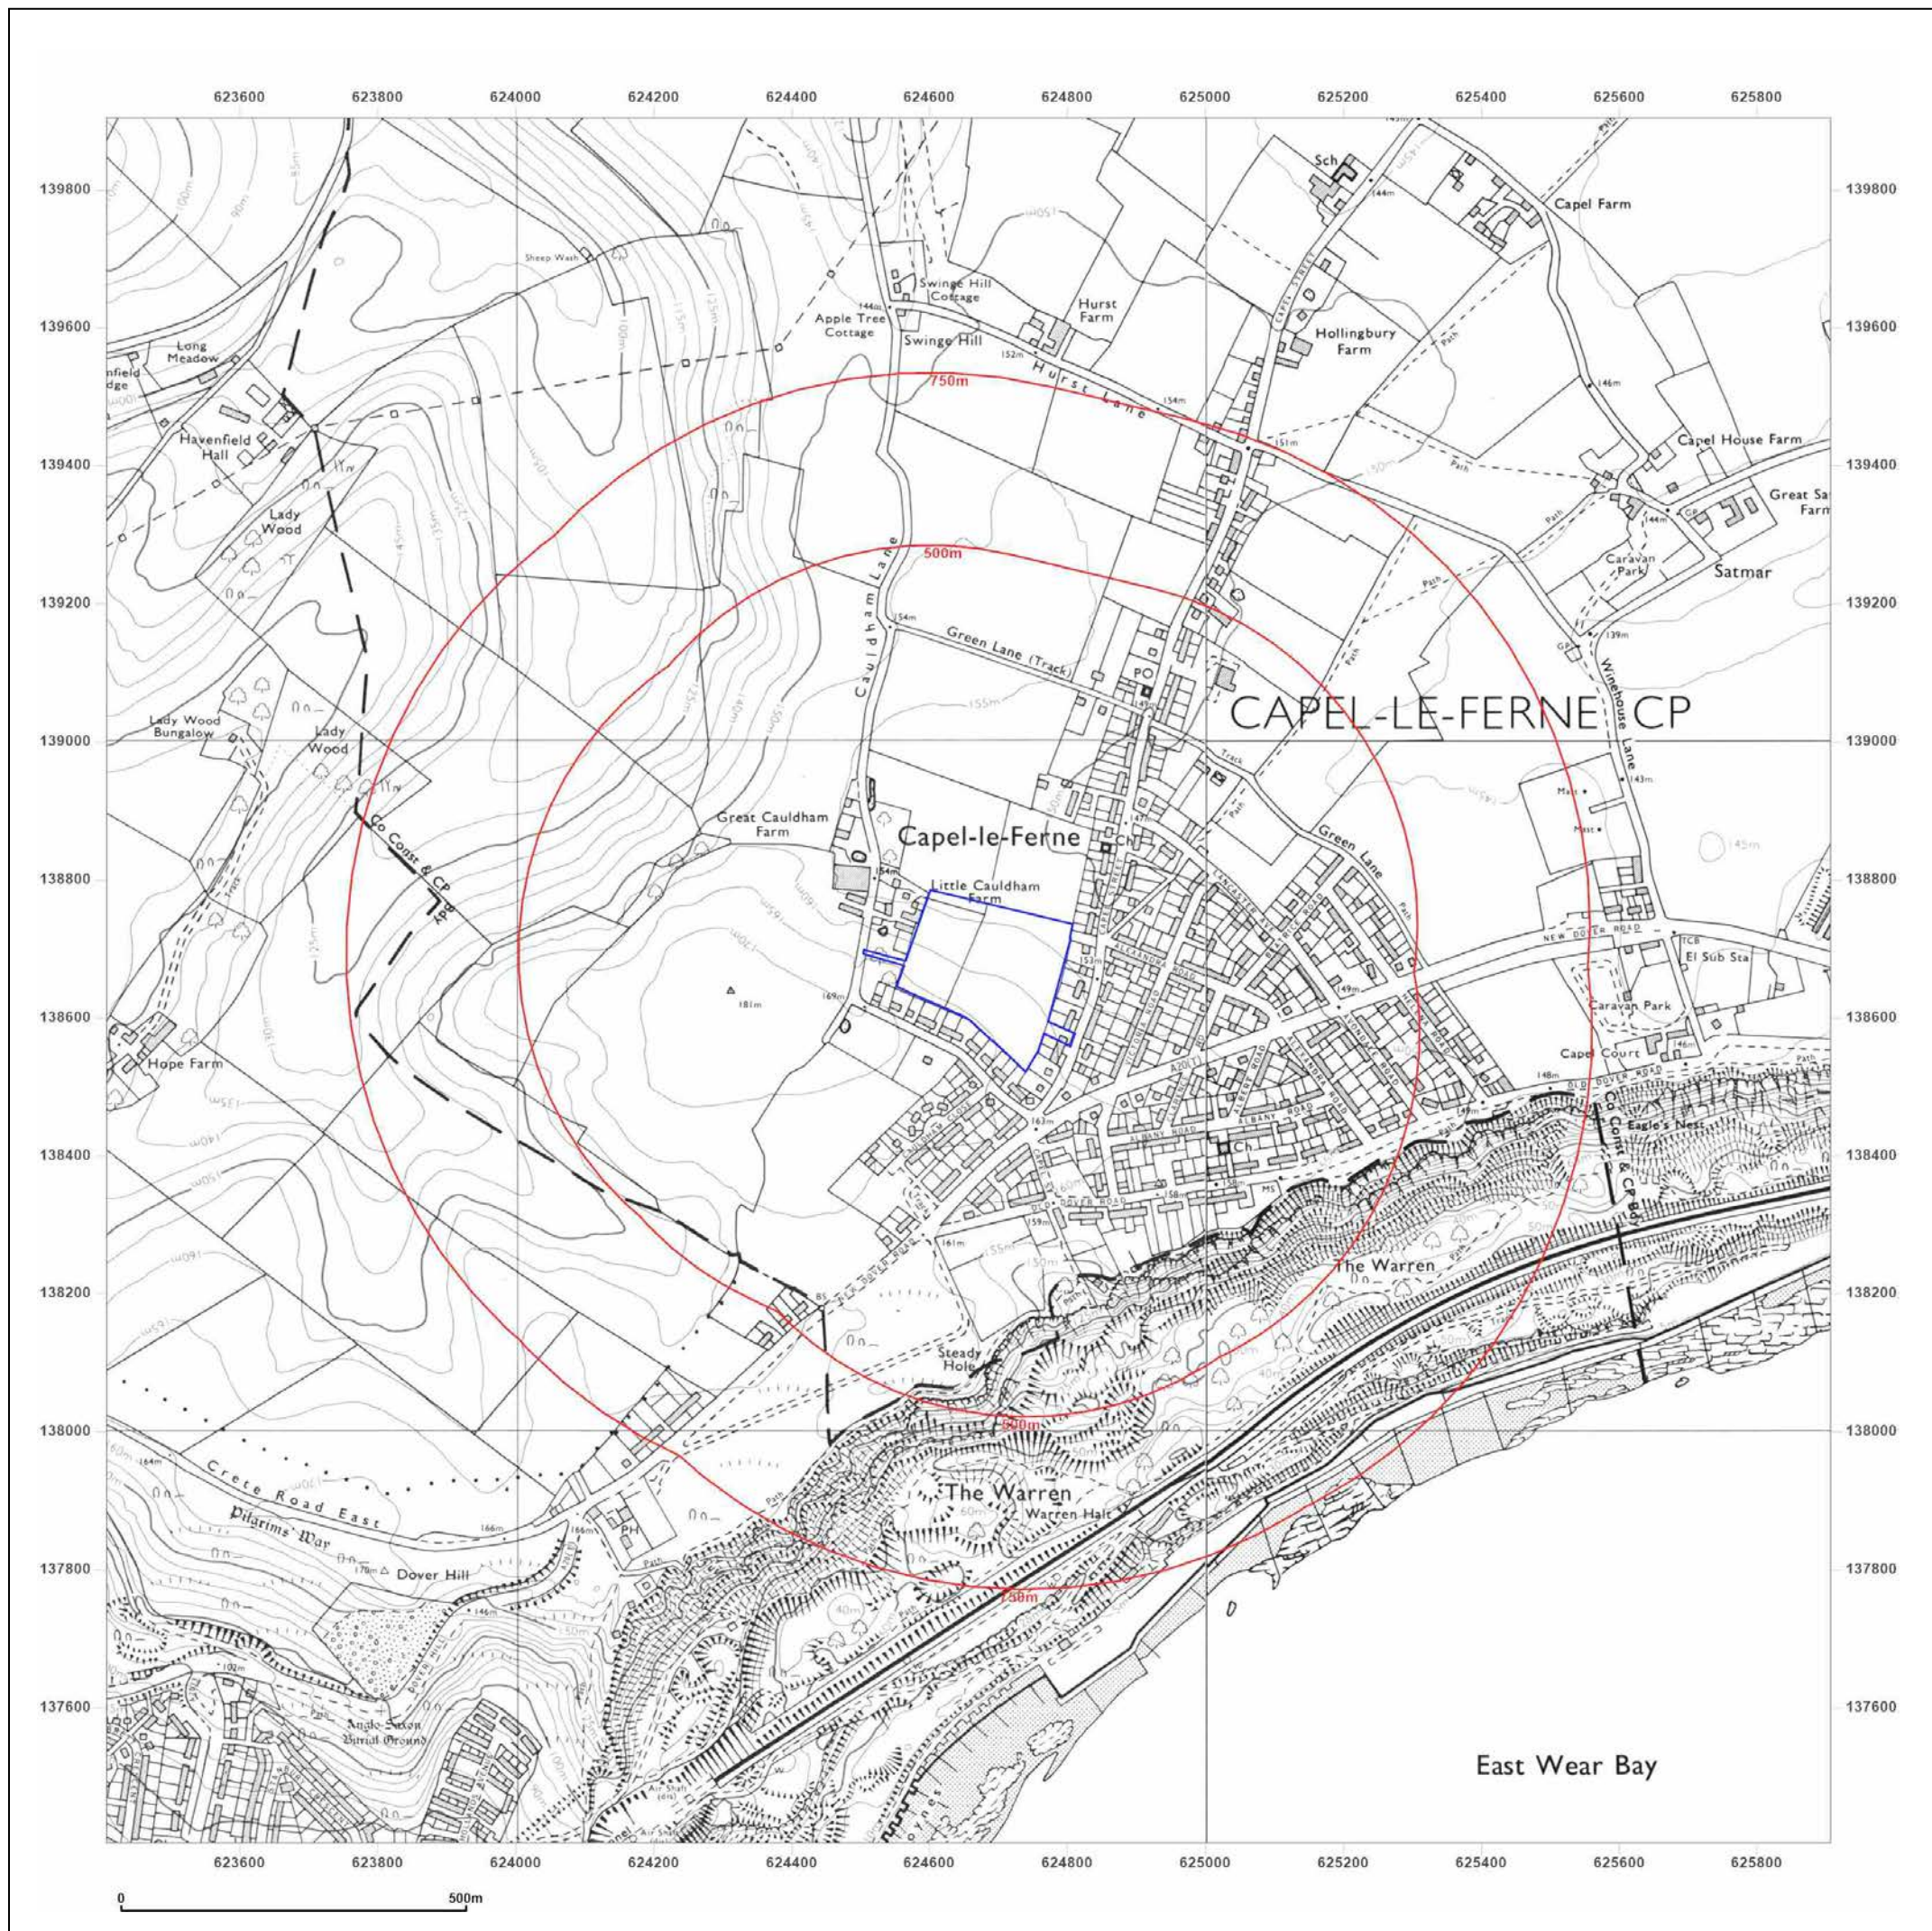

EMAPSITE™

Site Details:

unspecified

Client Ref: EMS_884739_1094865
Report Ref: EMS-884739_1130997
Grid Ref: 624656, 138653

Map Name: County Series

Map date: 1938

Scale: 1:10,560

Printed at: 1:10,560

unspecified

Client Ref: EMS_884739_1094865
Report Ref: EMS-884739_1130997
Grid Ref: 624656, 138653

Map Name: County Series

Map date: 1938-1939

Scale: 1:10,560

Printed at: 1:10,560

Surveyed 1871
 Revised 1939
 Edition N/A
 Copyright N/A
 Levelled N/A

Map Name: Provisional

Map date: 1957-1961

Scale: 1:10,560

Printed at: 1:10,560

Surveyed 1872
 Revised 1961
 Edition N/A
 Copyright N/A
 Levelled N/A

Surveyed 1957
 Revised 1957
 Edition N/A
 Copyright N/A
 Levelled N/A

Produced by
 Groundsure Insights
www.groundsure.com

Supplied by:
www.emapsite.com
sales@emapsite.com

© Crown copyright and database rights 2019 Ordnance Survey 100035207

Production date: 01 August 2023

Map legend available at:
www.groundsure.com/sites/default/files/groundsure_legend.pdf