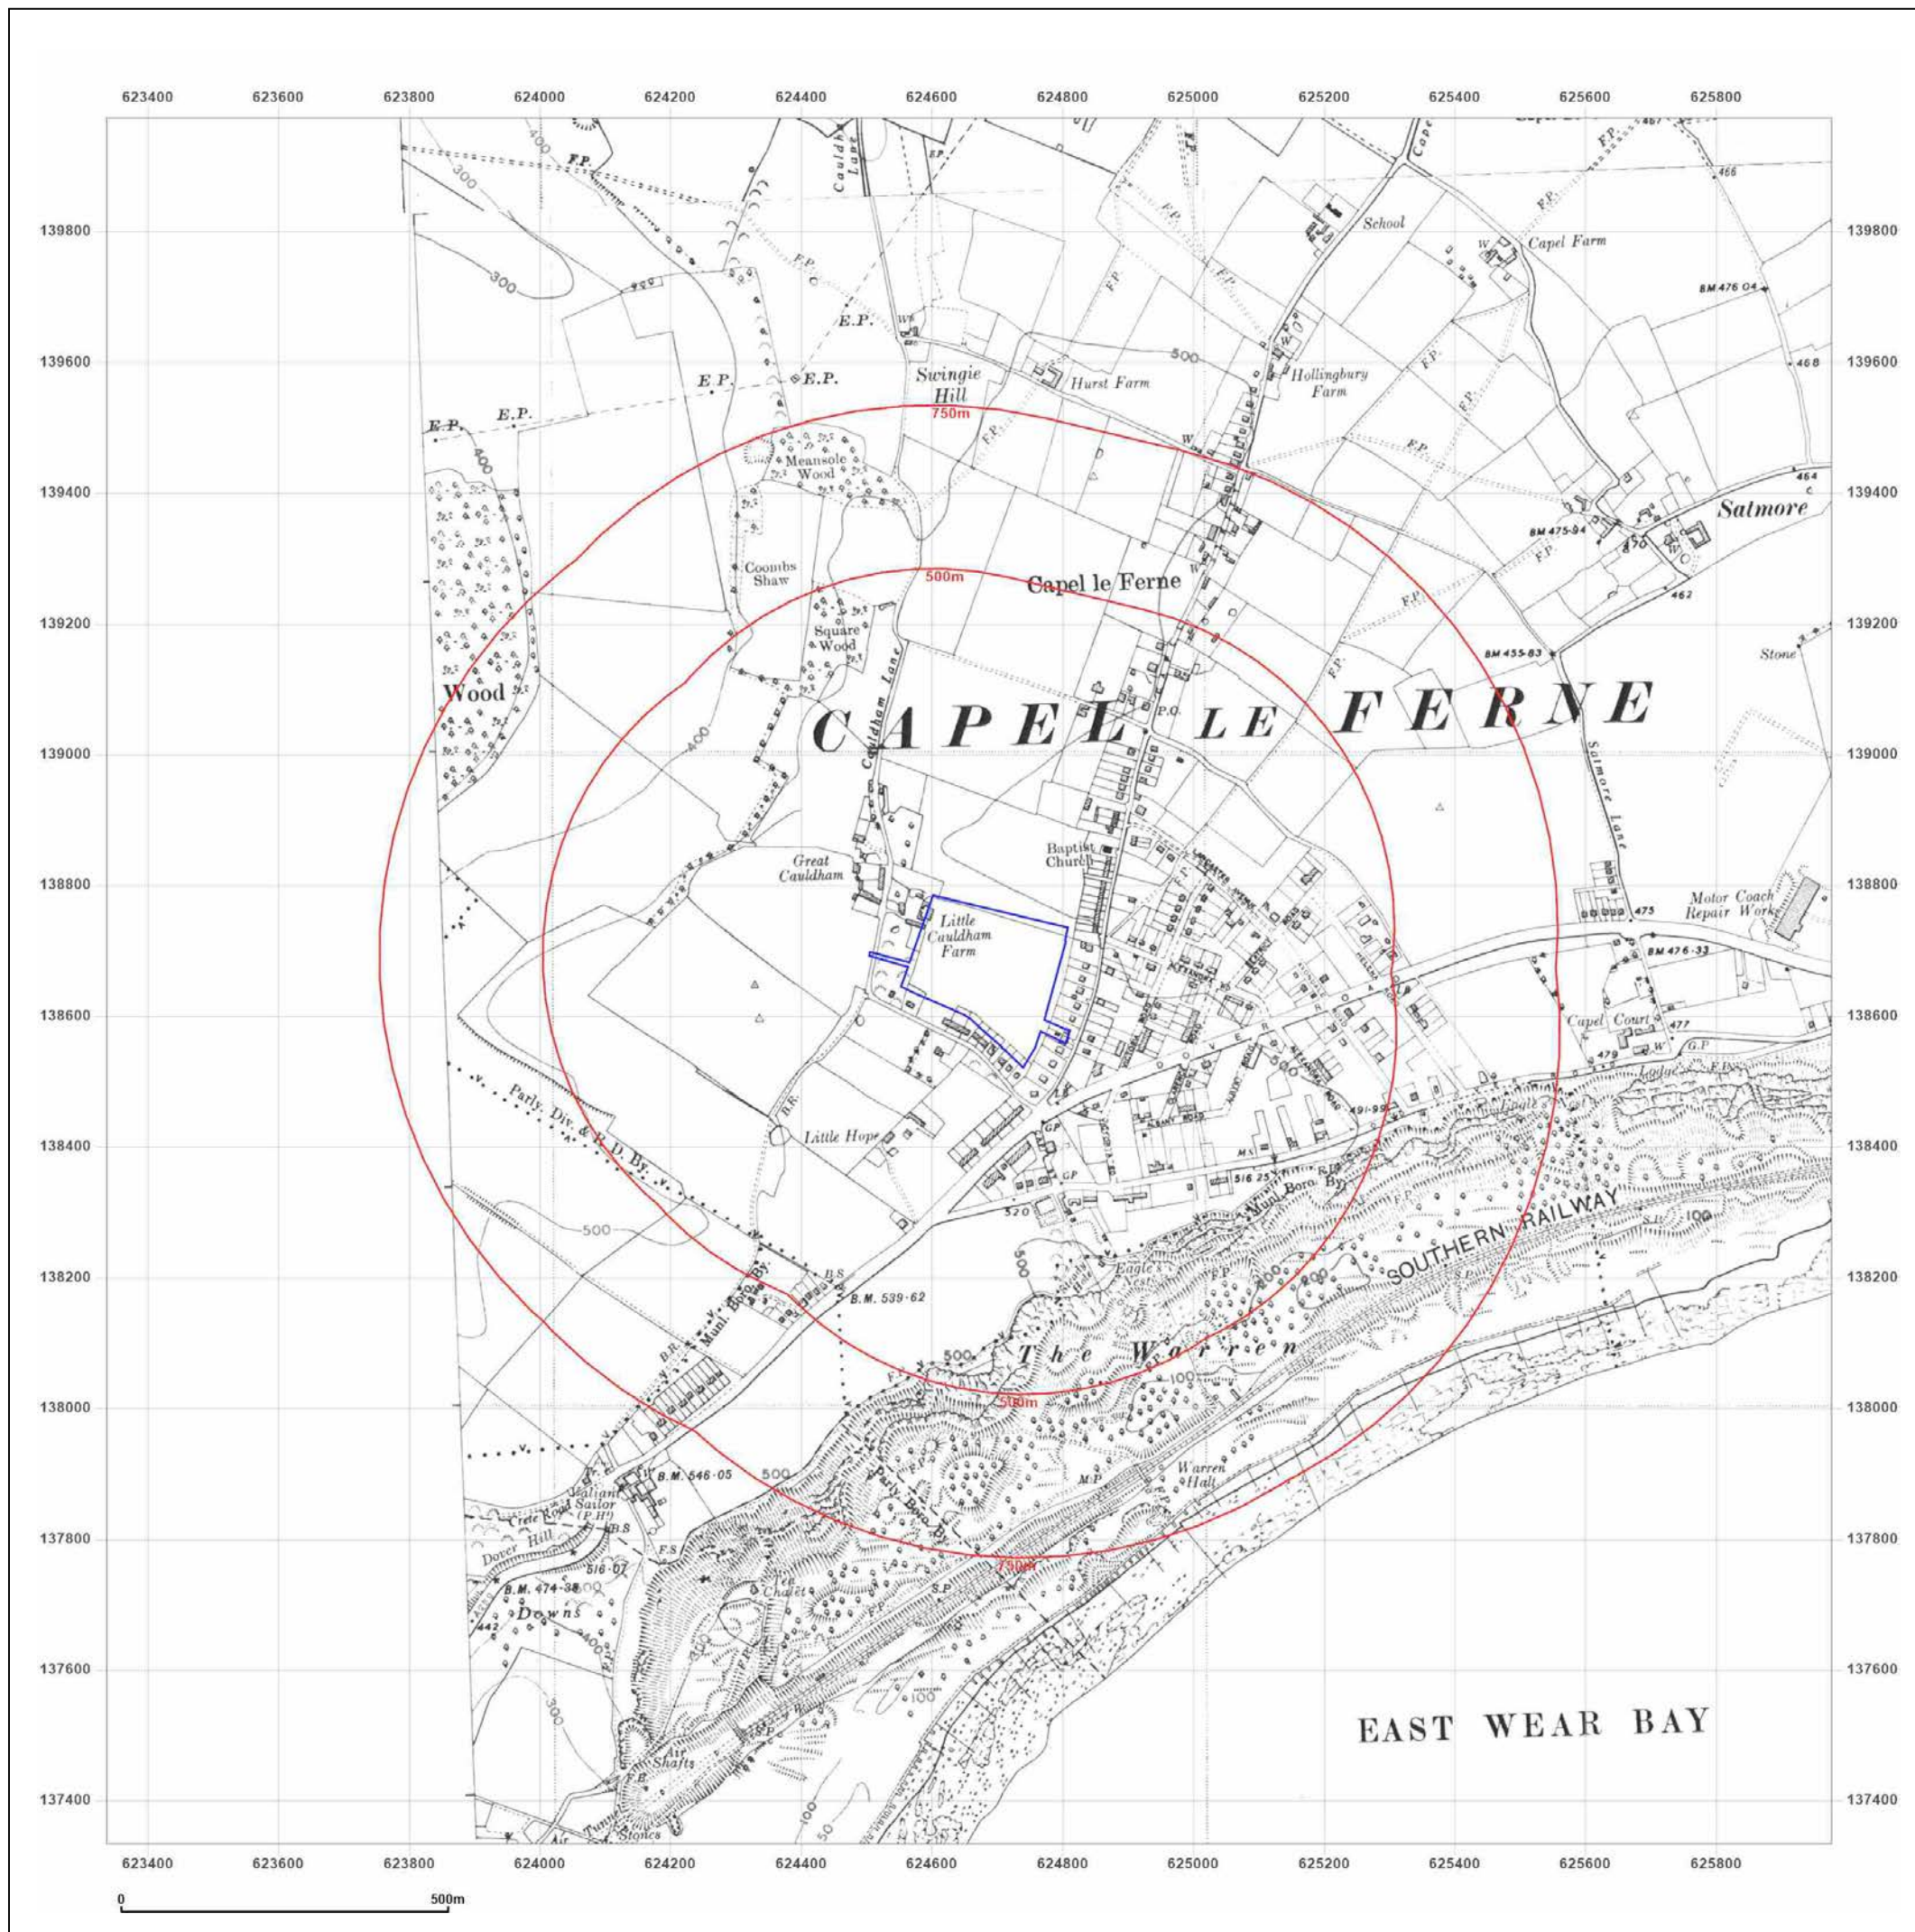

EMAPSITE™

Site Details:

unspecified

Client Ref: EMS_884739_1094865
Report Ref: EMS-884739_1130997
Grid Ref: 624656, 138653

Map Name: County Series

Map date: 1938

Scale: 1:10,560

Printed at: 1:10,560

Surveyed 1871
Revised 1938
Edition N/A
Copyright N/A
Levelled N/A

Surveyed 1871
Revised 1938
Edition N/A
Copyright N/A
Levelled 1932

Produced by
Groundsure Insights
www.groundsure.com

Supplied by:
www.emapsite.com
sales@emapsite.com

© Crown copyright and database rights 2019 Ordnance Survey 100035207

Production date: 01 August 2023

Map legend available at:
www.groundsure.com/sites/default/files/groundsure_legend.pdf

EMAPSITE™

Site Details:

unspecified

Client Ref: EMS_884739_1094865
Report Ref: EMS-884739_1130997
Grid Ref: 624656, 138653

Map Name: County Series

Map date: 1938-1939

Scale: 1:10,560

Printed at: 1:10,560

Surveyed 1871
 Revised 1939
 Edition N/A
 Copyright N/A
 Levelled N/A