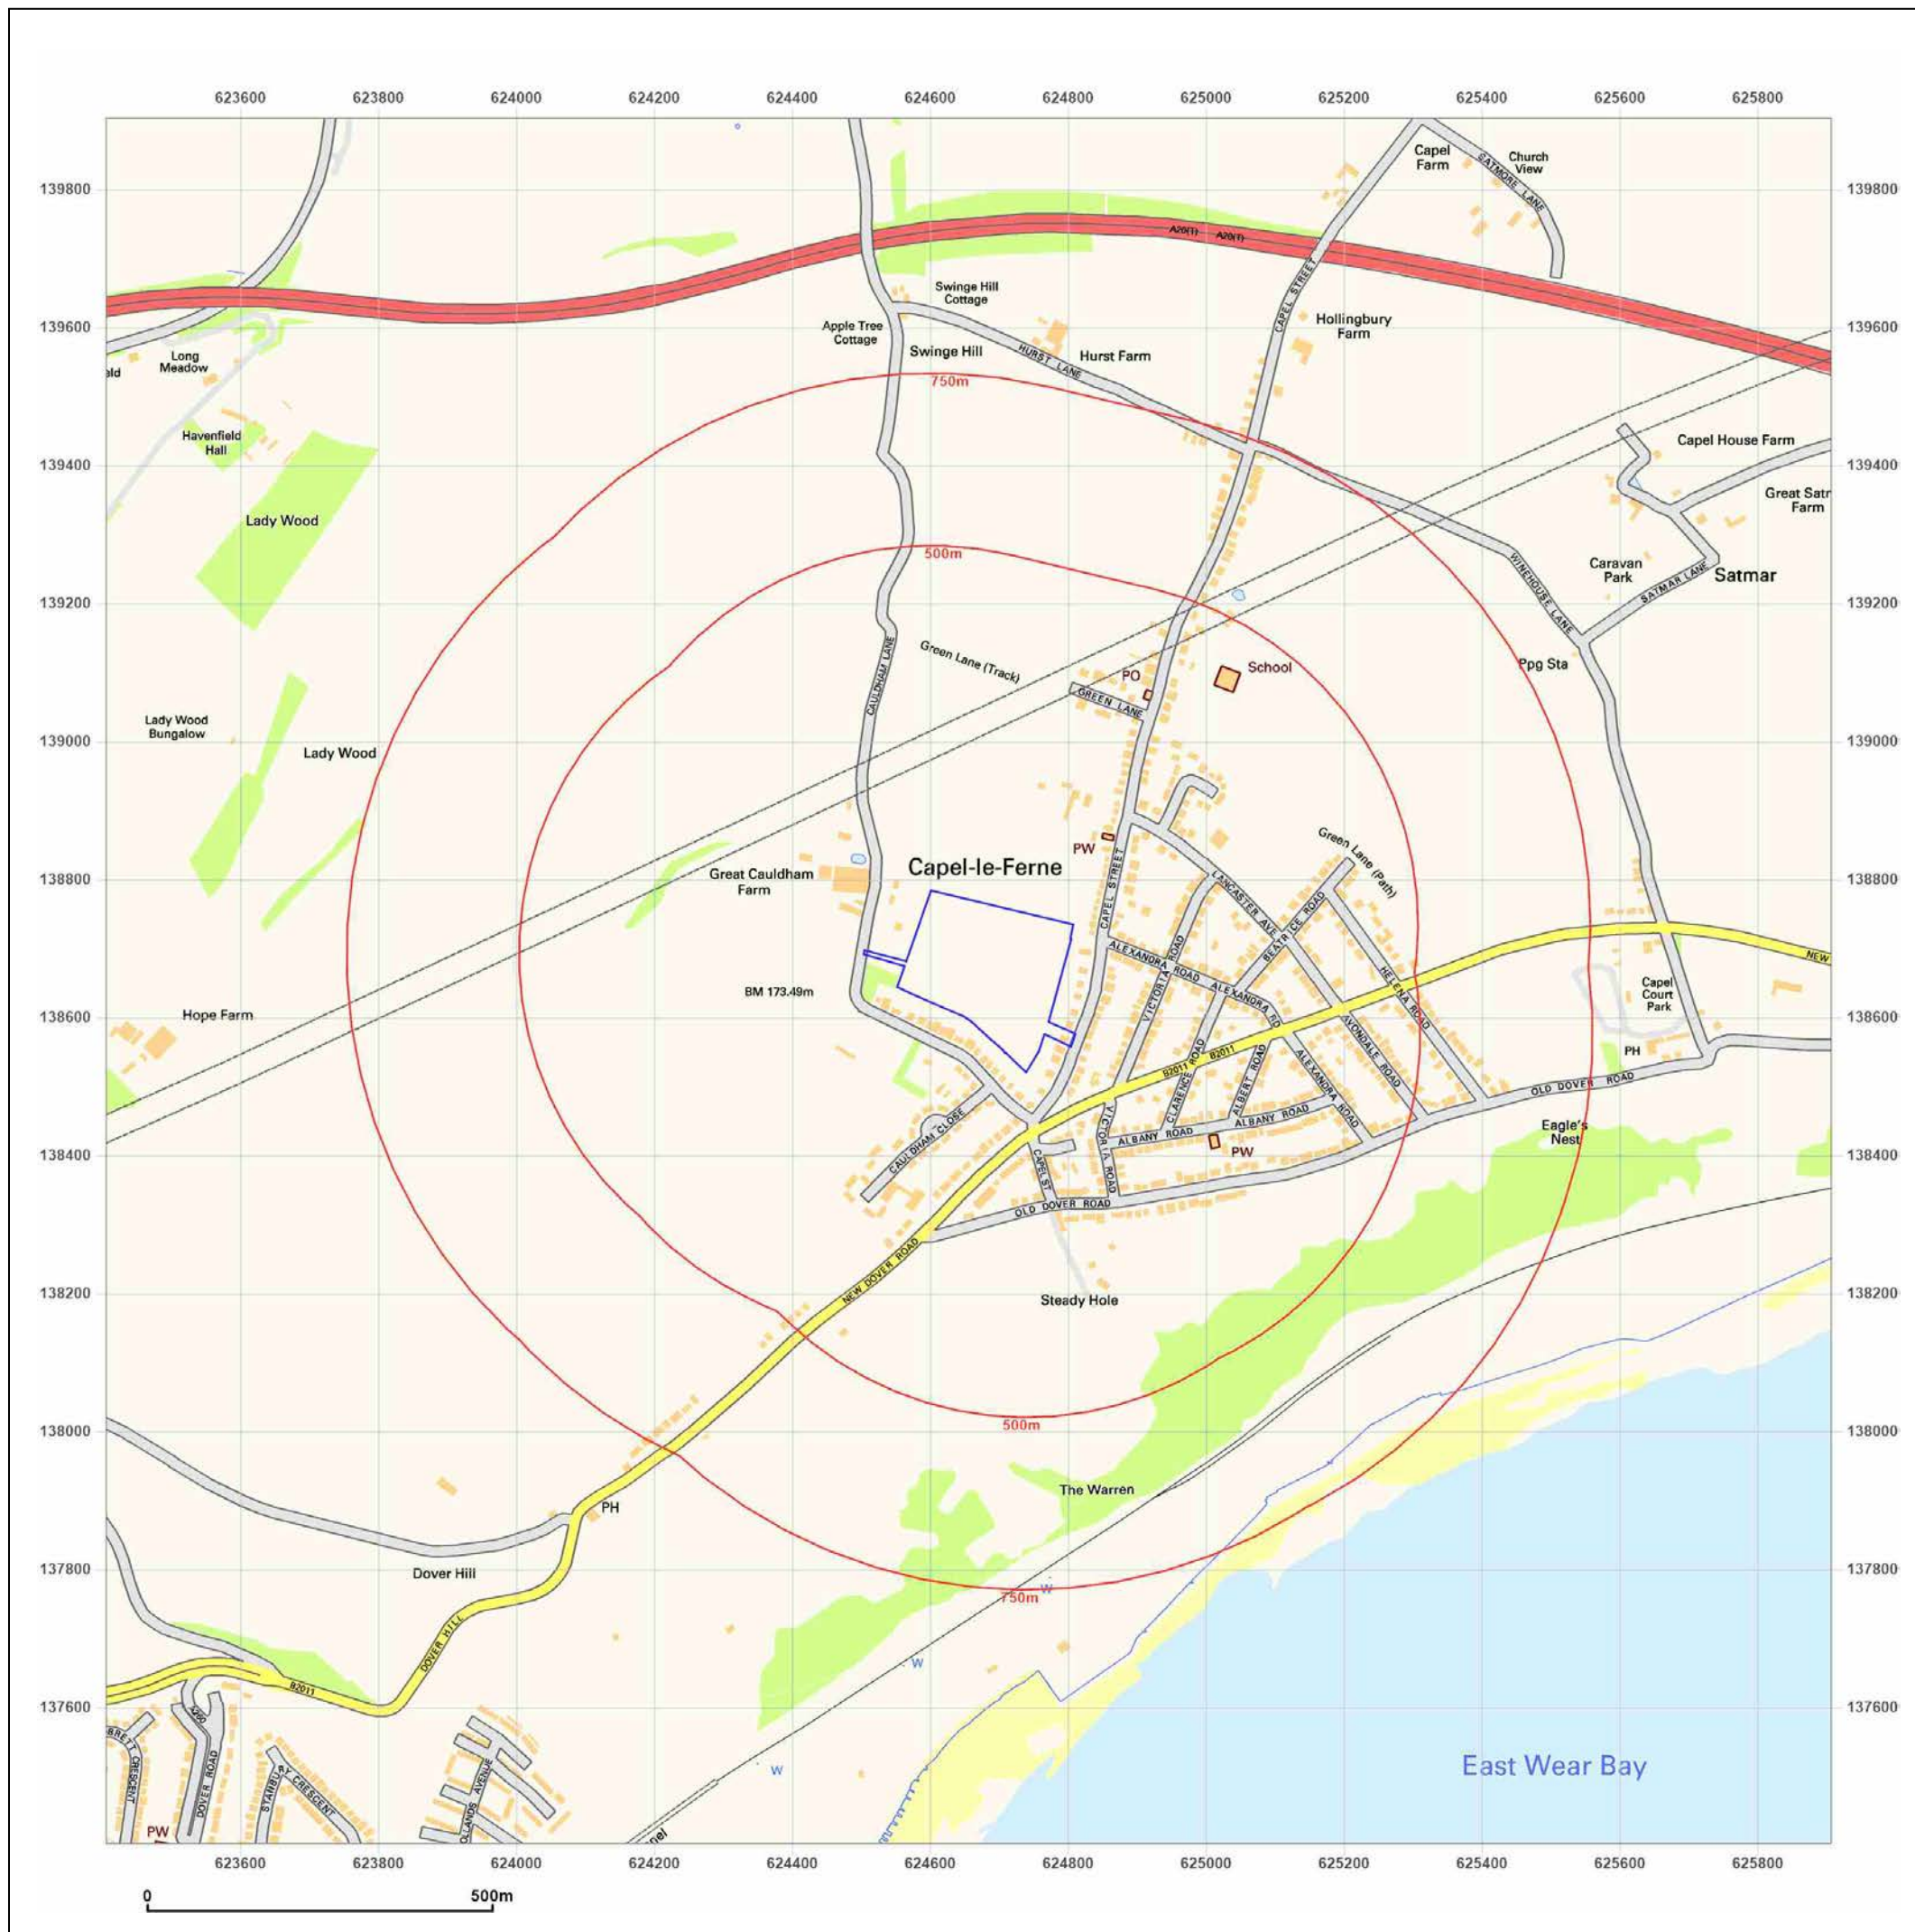

Production date: 01 August 2023

Map legend available at:
www.groundsure.com/sites/default/files/groundsure_legend.pdf

EMAPSITE™

Site Details:

unspecified

Client Ref: EMS_884739_1094865
Report Ref: EMS-884739_1130997
Grid Ref: 624656, 138653