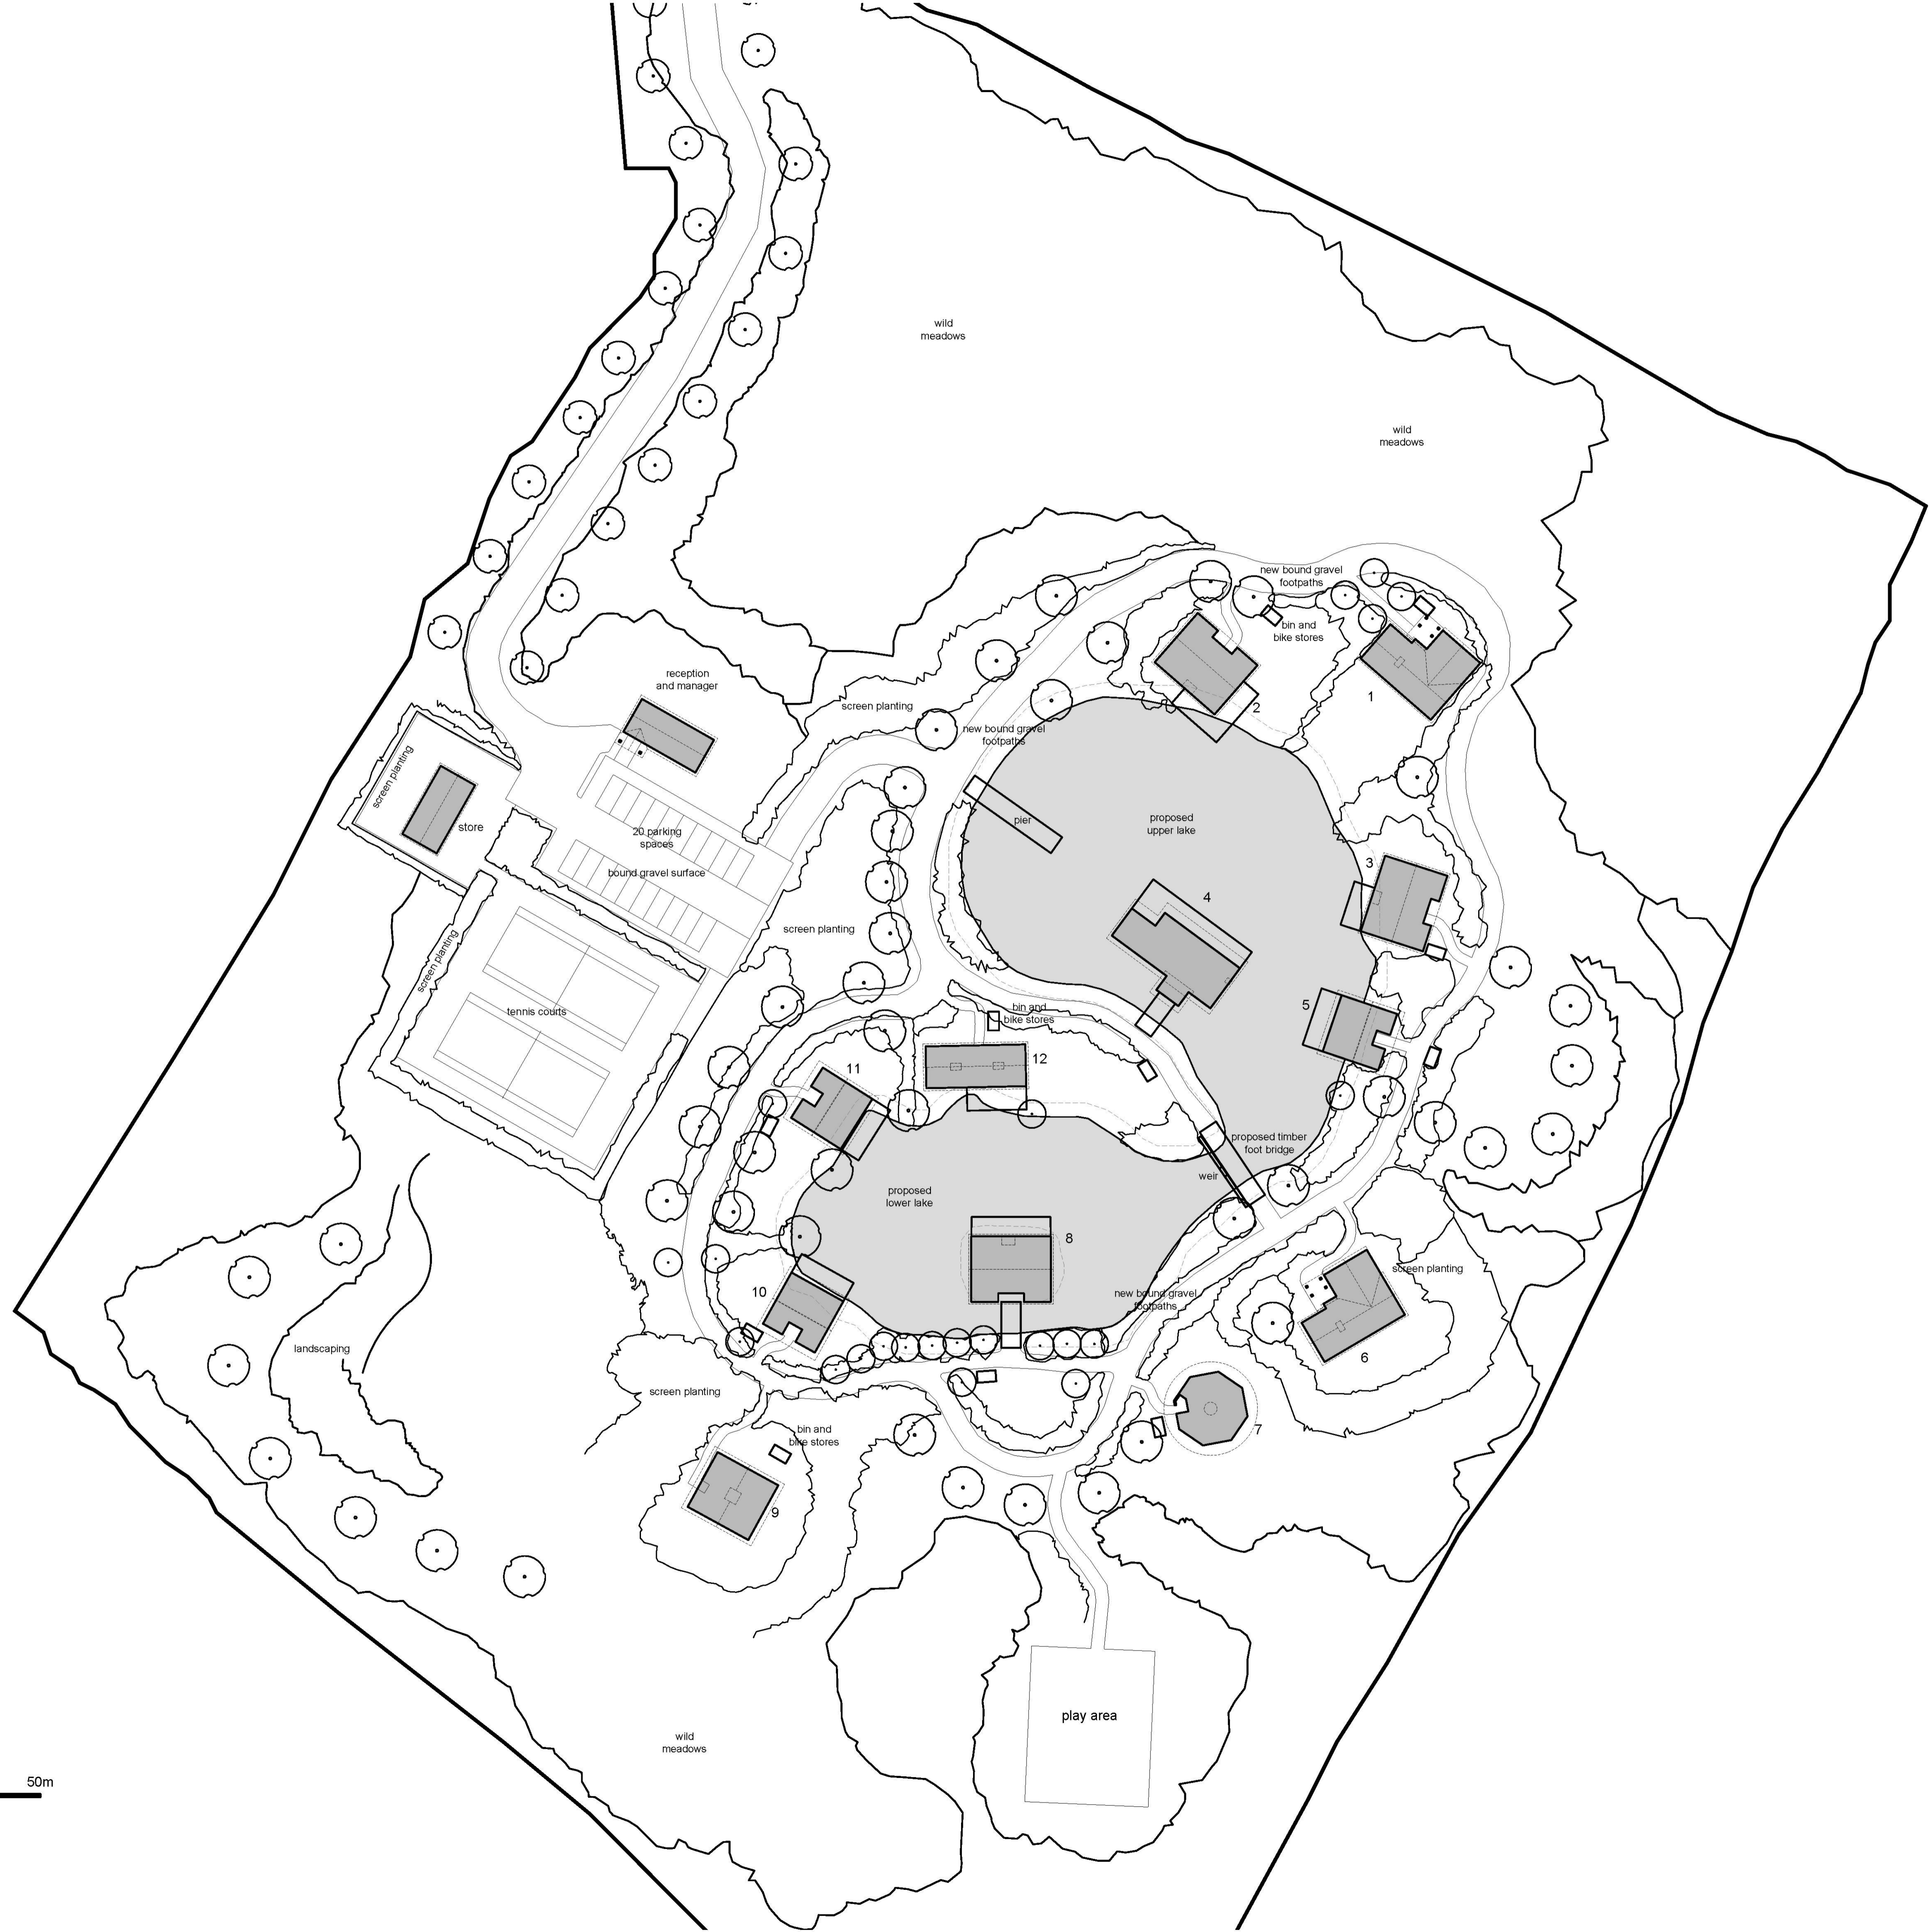

do not scale from this drawing

| revision | date | name |
|-----------------------------------|----------|------|
| digitised from drawing no. 471/01 | 05 10 16 | RB |

Mr D & Mrs L Westgarth 5th Oct 2016

Proposal for Eco Holiday Park
 Land off Canterbury Road
 Densole
 Nr Folkestone

Proposed Site Plan
 1:500

drawing number 2147/001 -