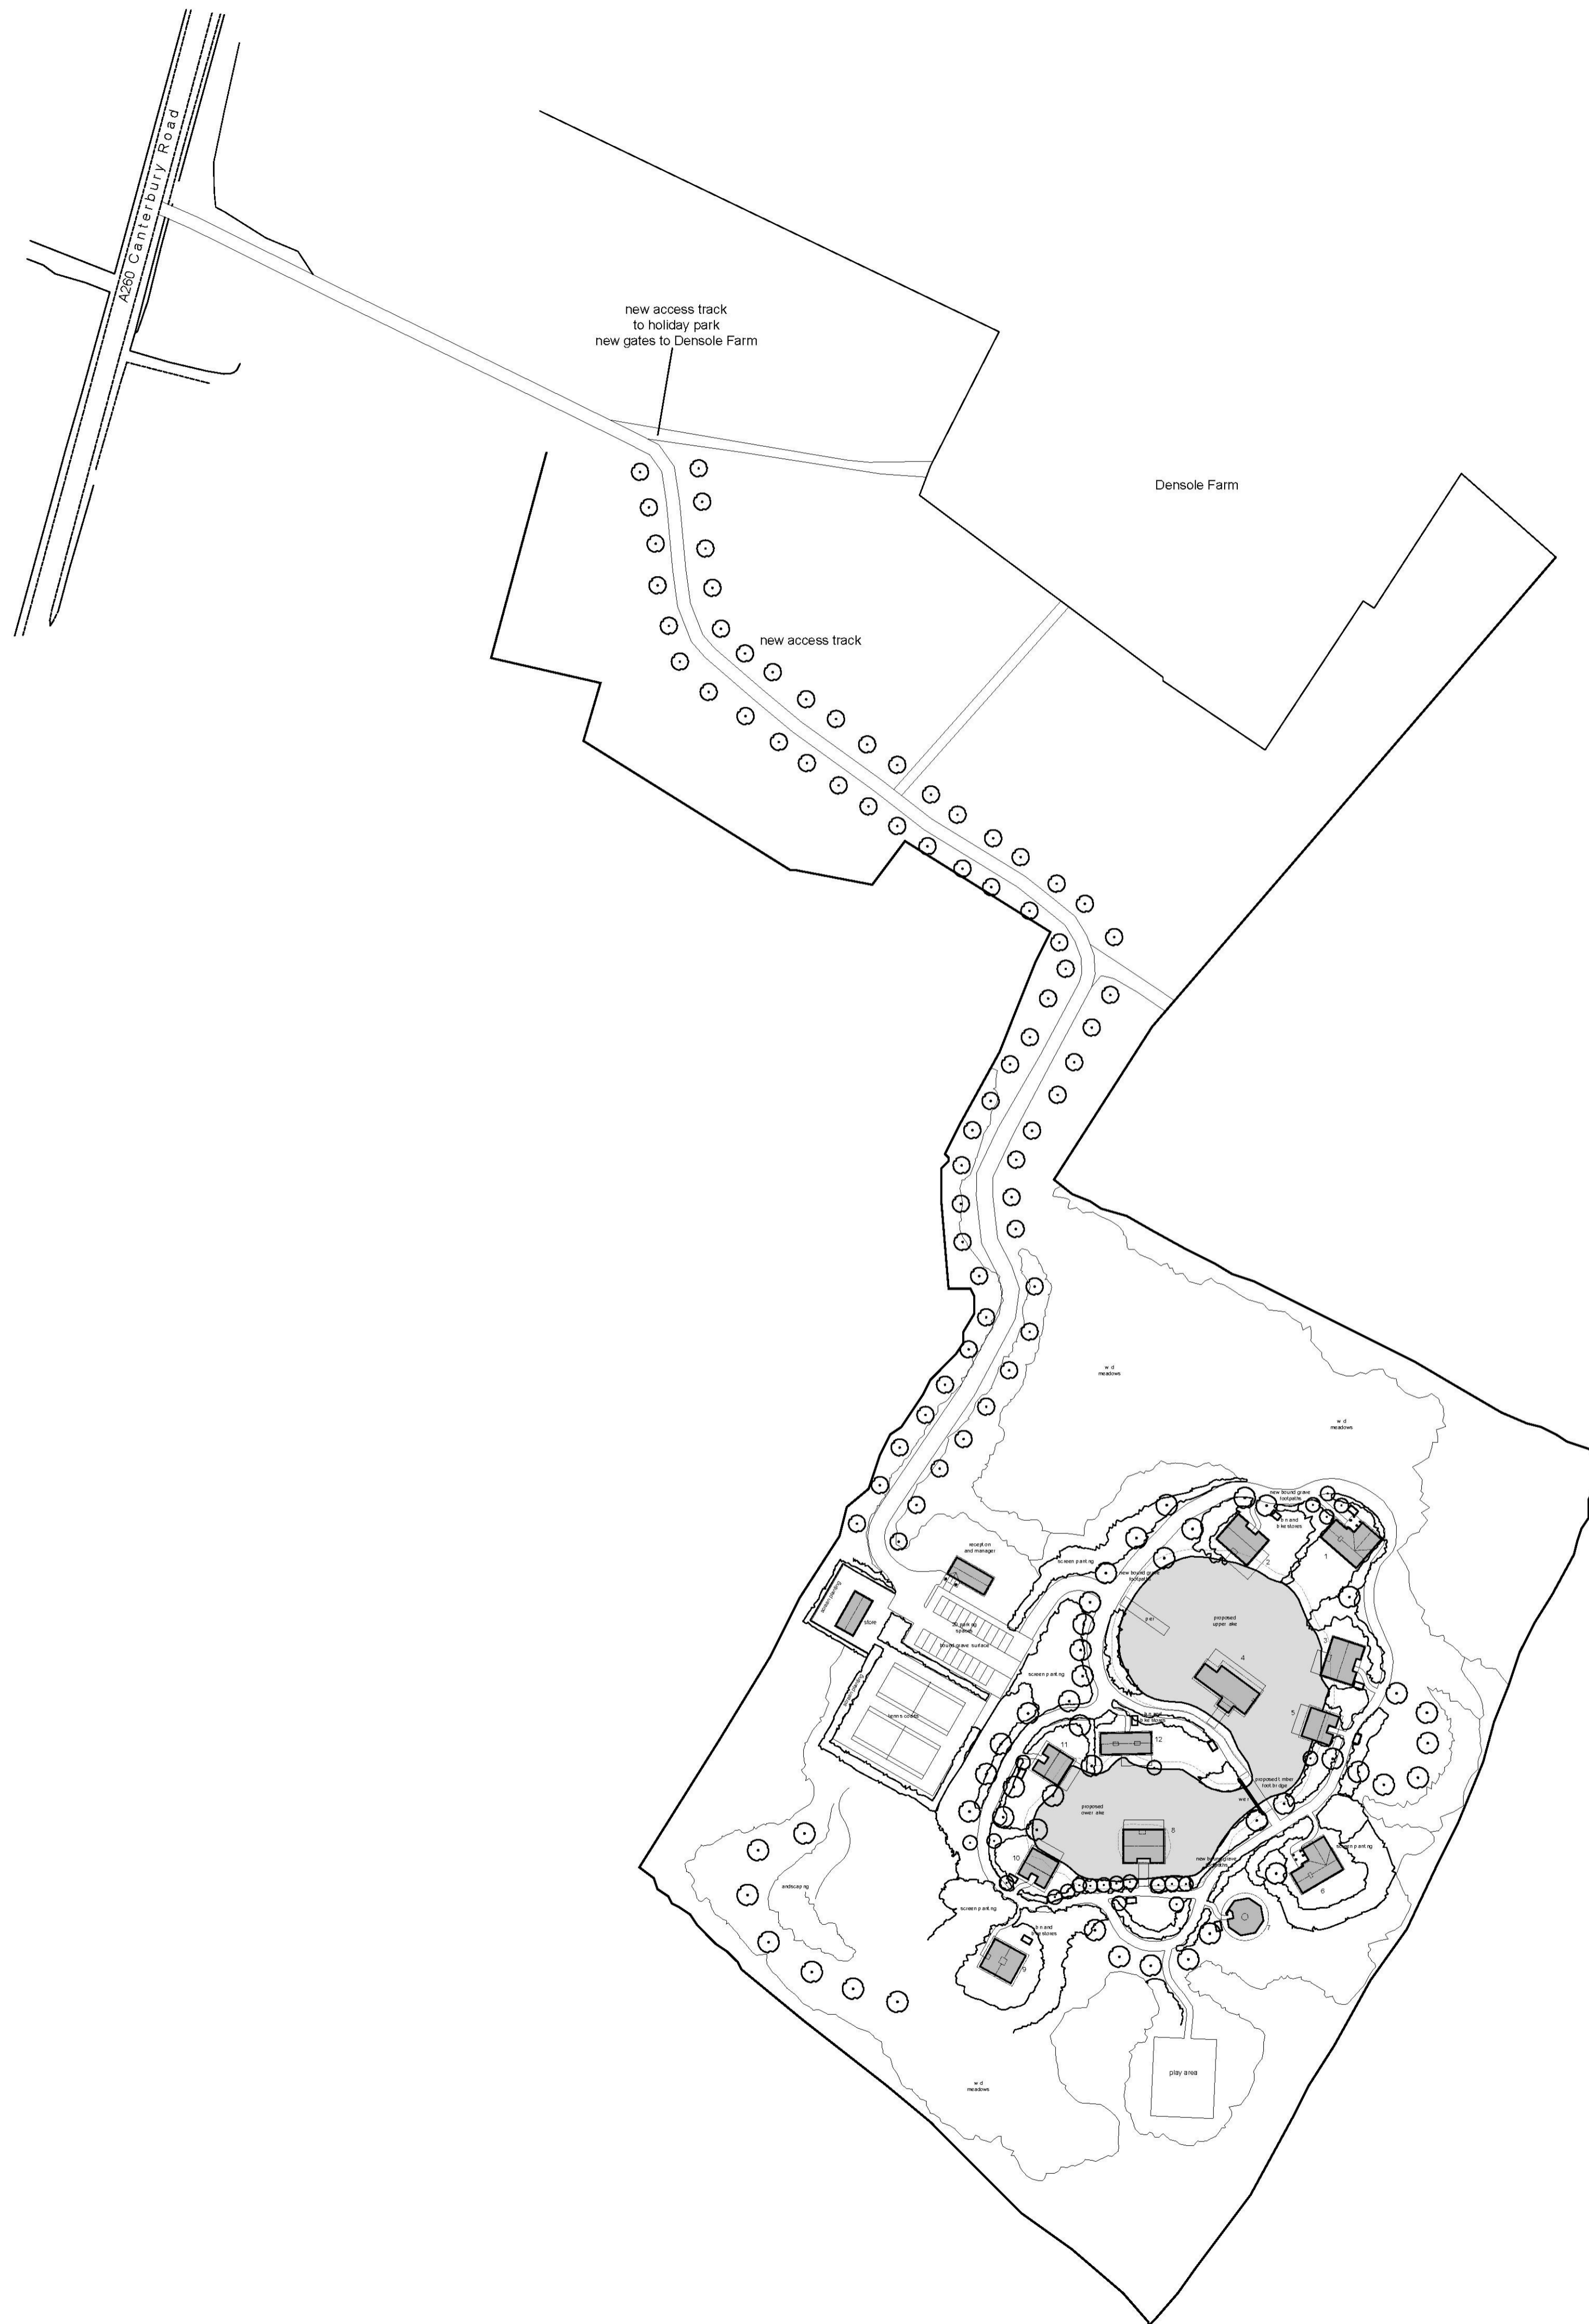

do not scale from this drawing

1:1250 at A1

revision	date	name
digitised from drawing no. 471/01	05 10 16	RB

Mr D & Mrs L Westgarth 5th Oct 2016

Proposal for Eco Holiday Park
Land off Canterbury Road
Densole
Nr Folkestone

Overall Site Plan
1:1250

drawing number 2147/002 -