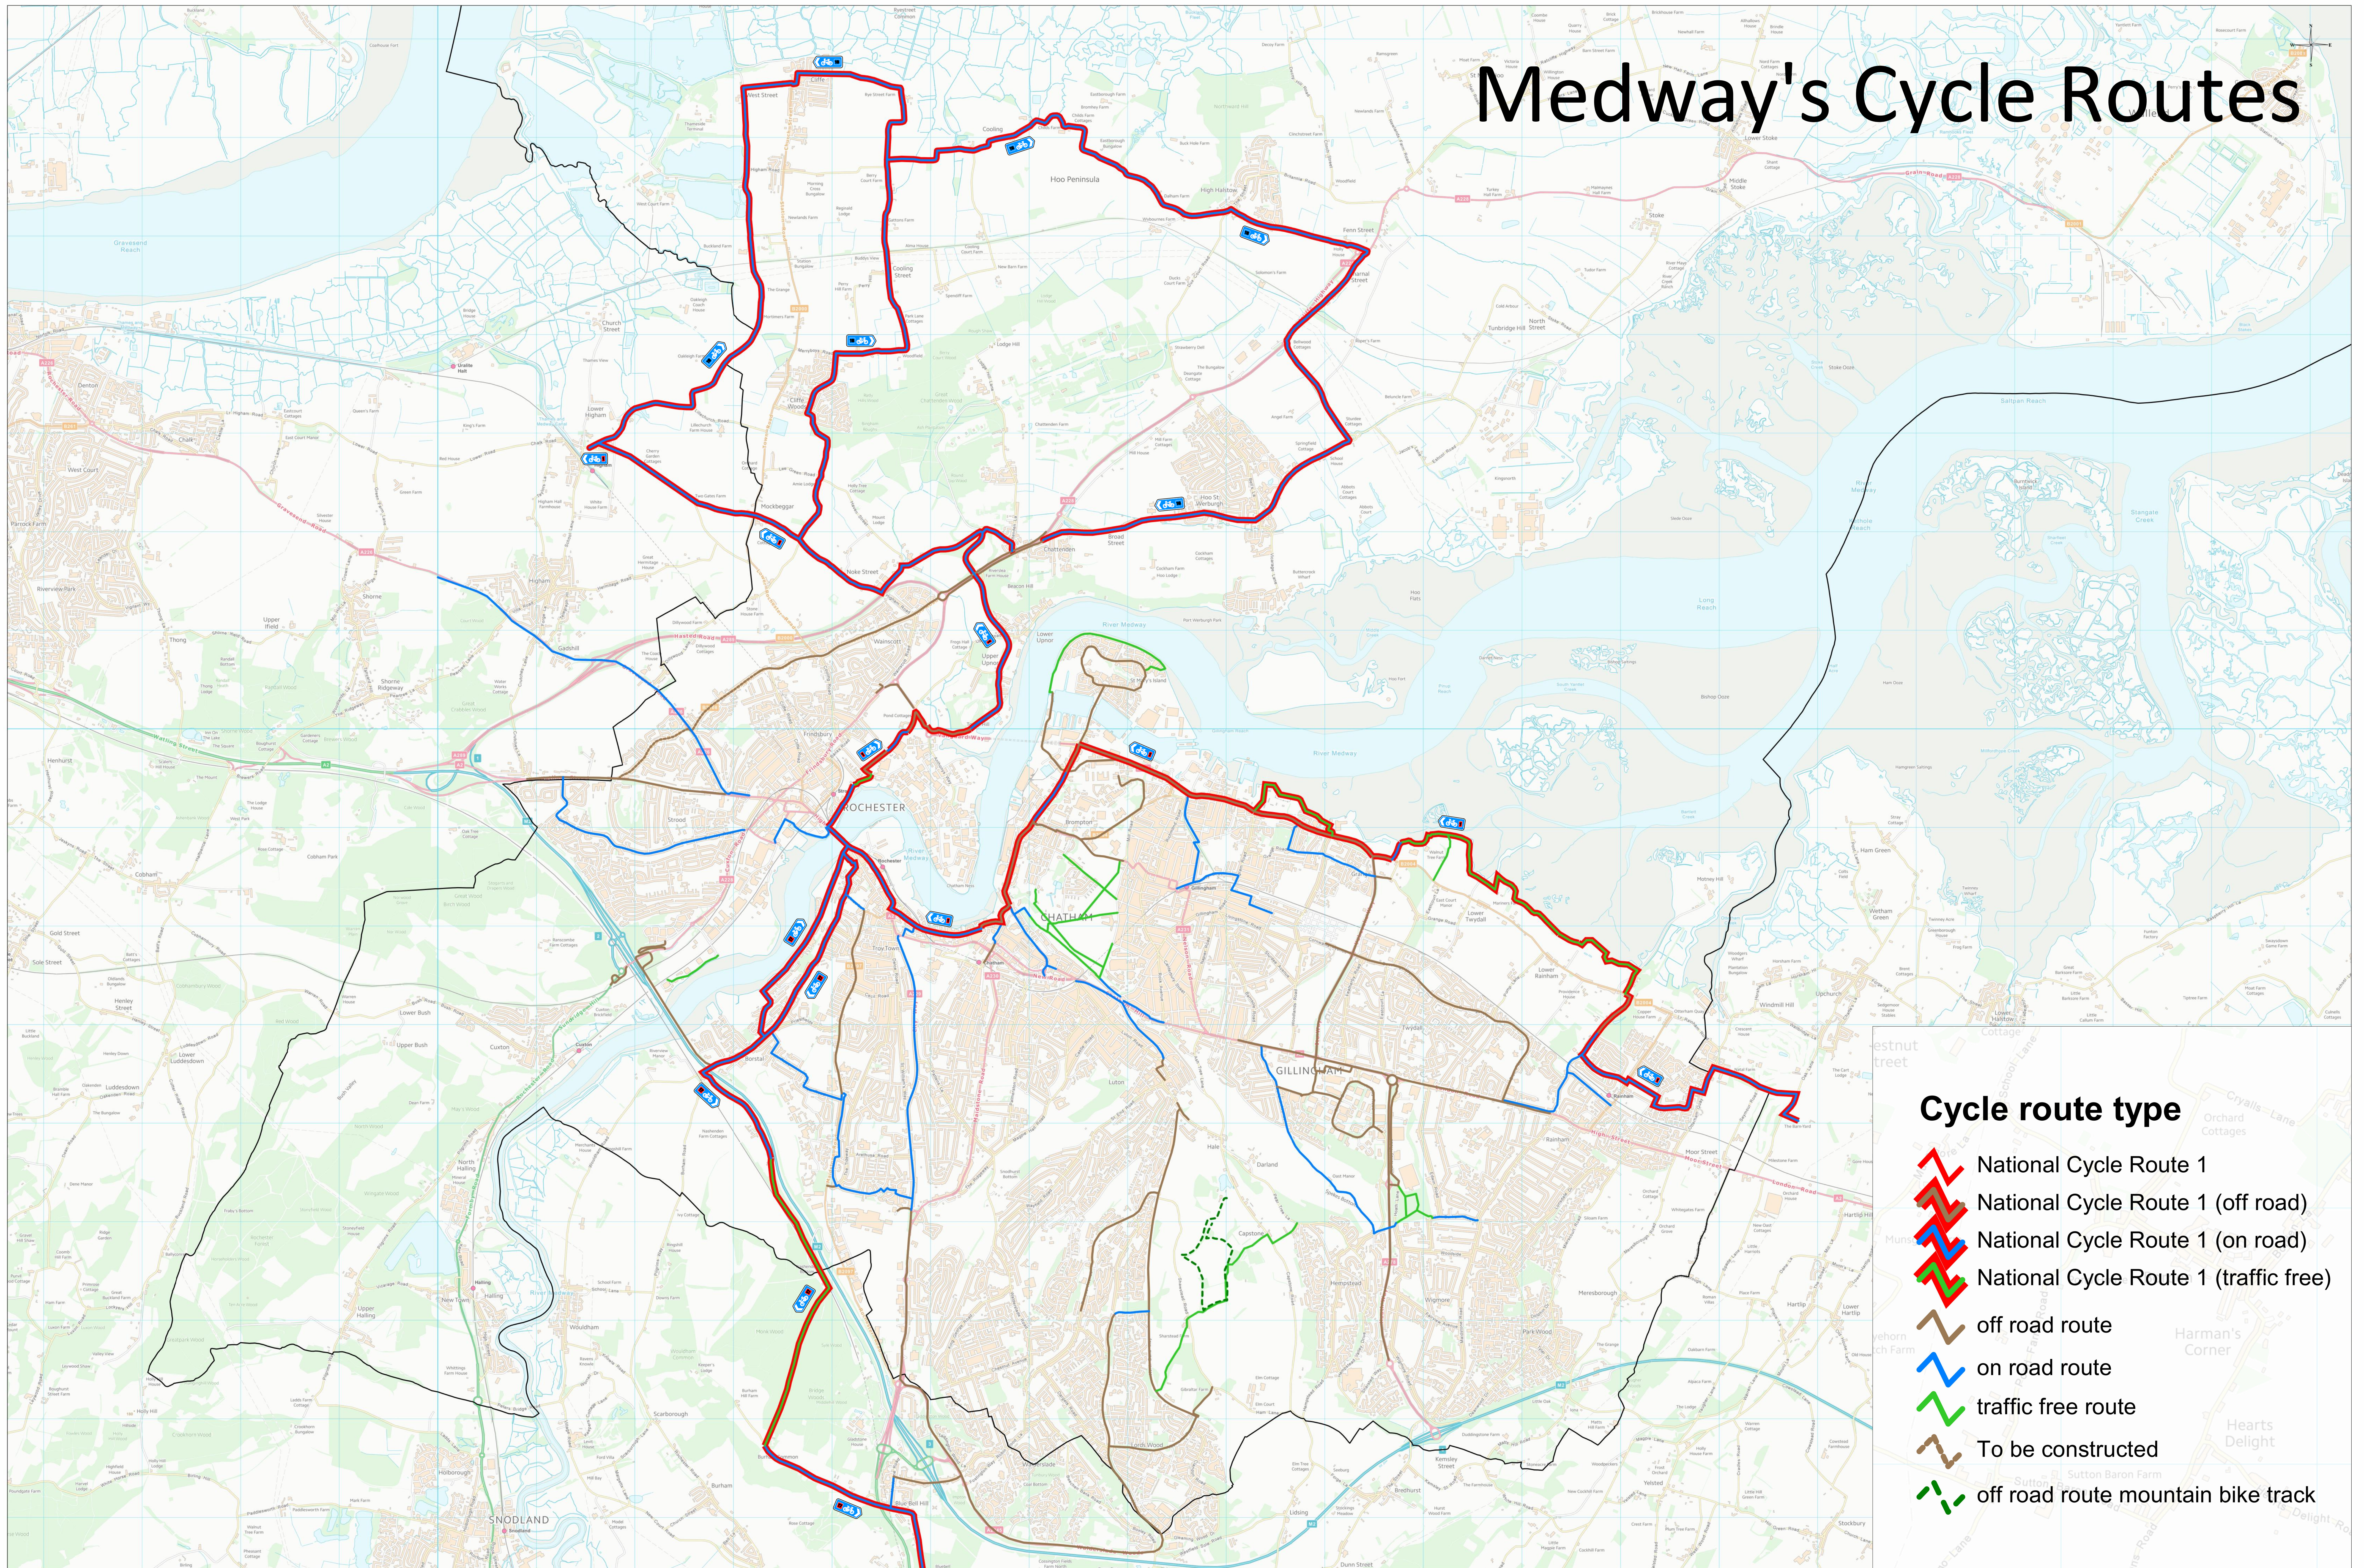

# Medway's Cycle Routes

## Cycle route type

-  National Cycle Route 1
-  National Cycle Route 1 (off road)
-  National Cycle Route 1 (on road)
-  National Cycle Route 1 (traffic free)
-  off road route
-  on road route
-  traffic free route
-  To be constructed
-  off road route mountain bike track