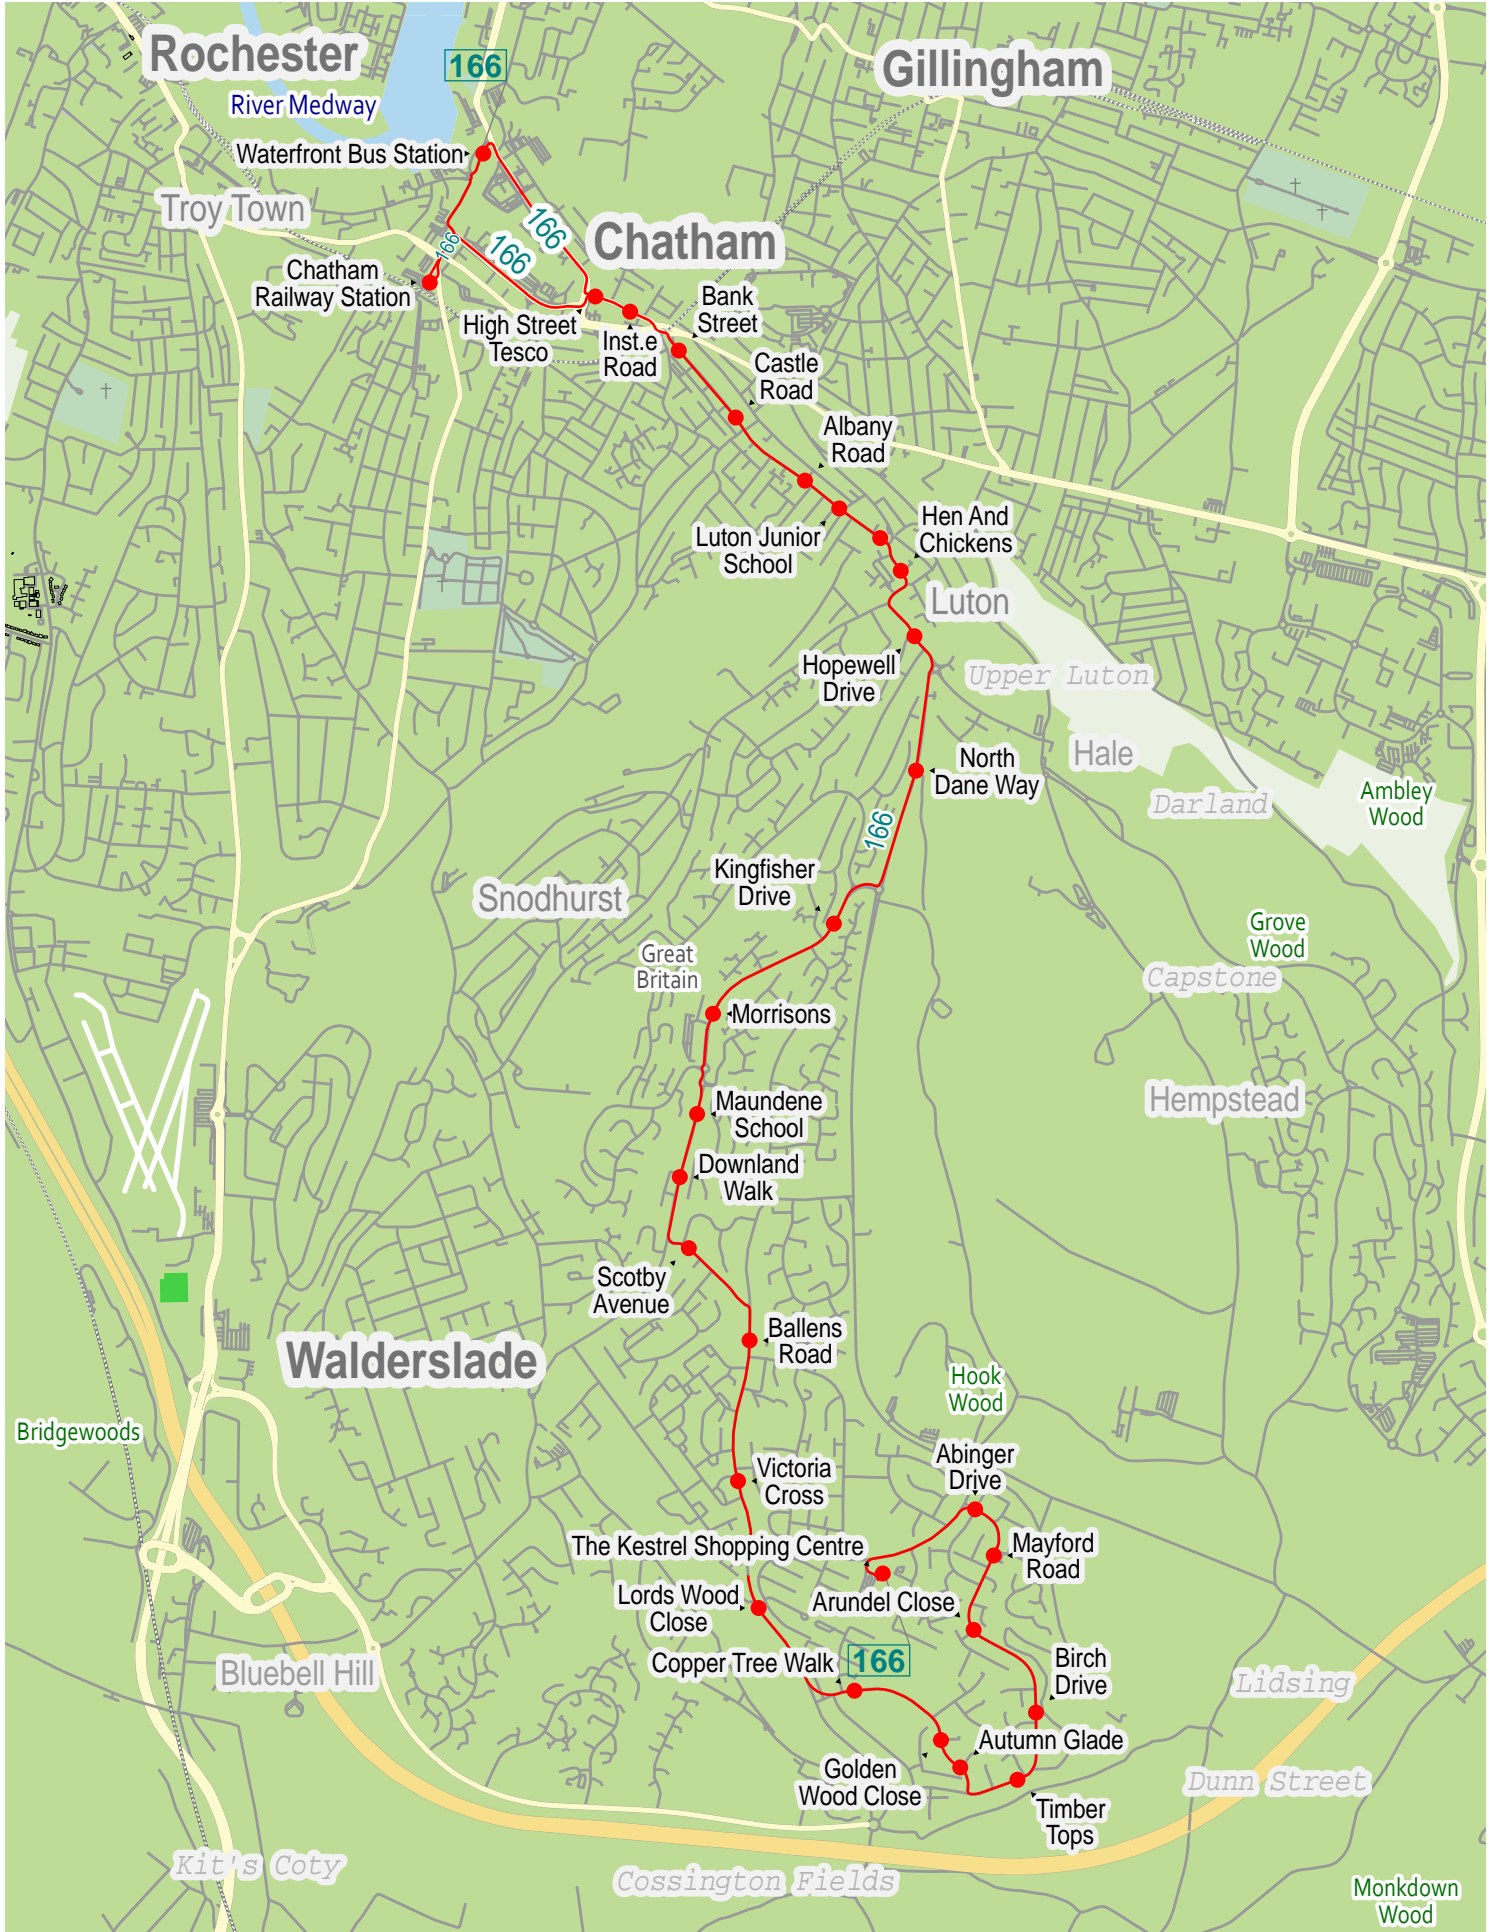

# Route map for Arriva Kent & Surrey service 166 (inbound)

The information on this timetable is expected to be valid until at least 12th December 2018. Where we know of variations, before or after this date, then we show these at the top of each affected column in the table.