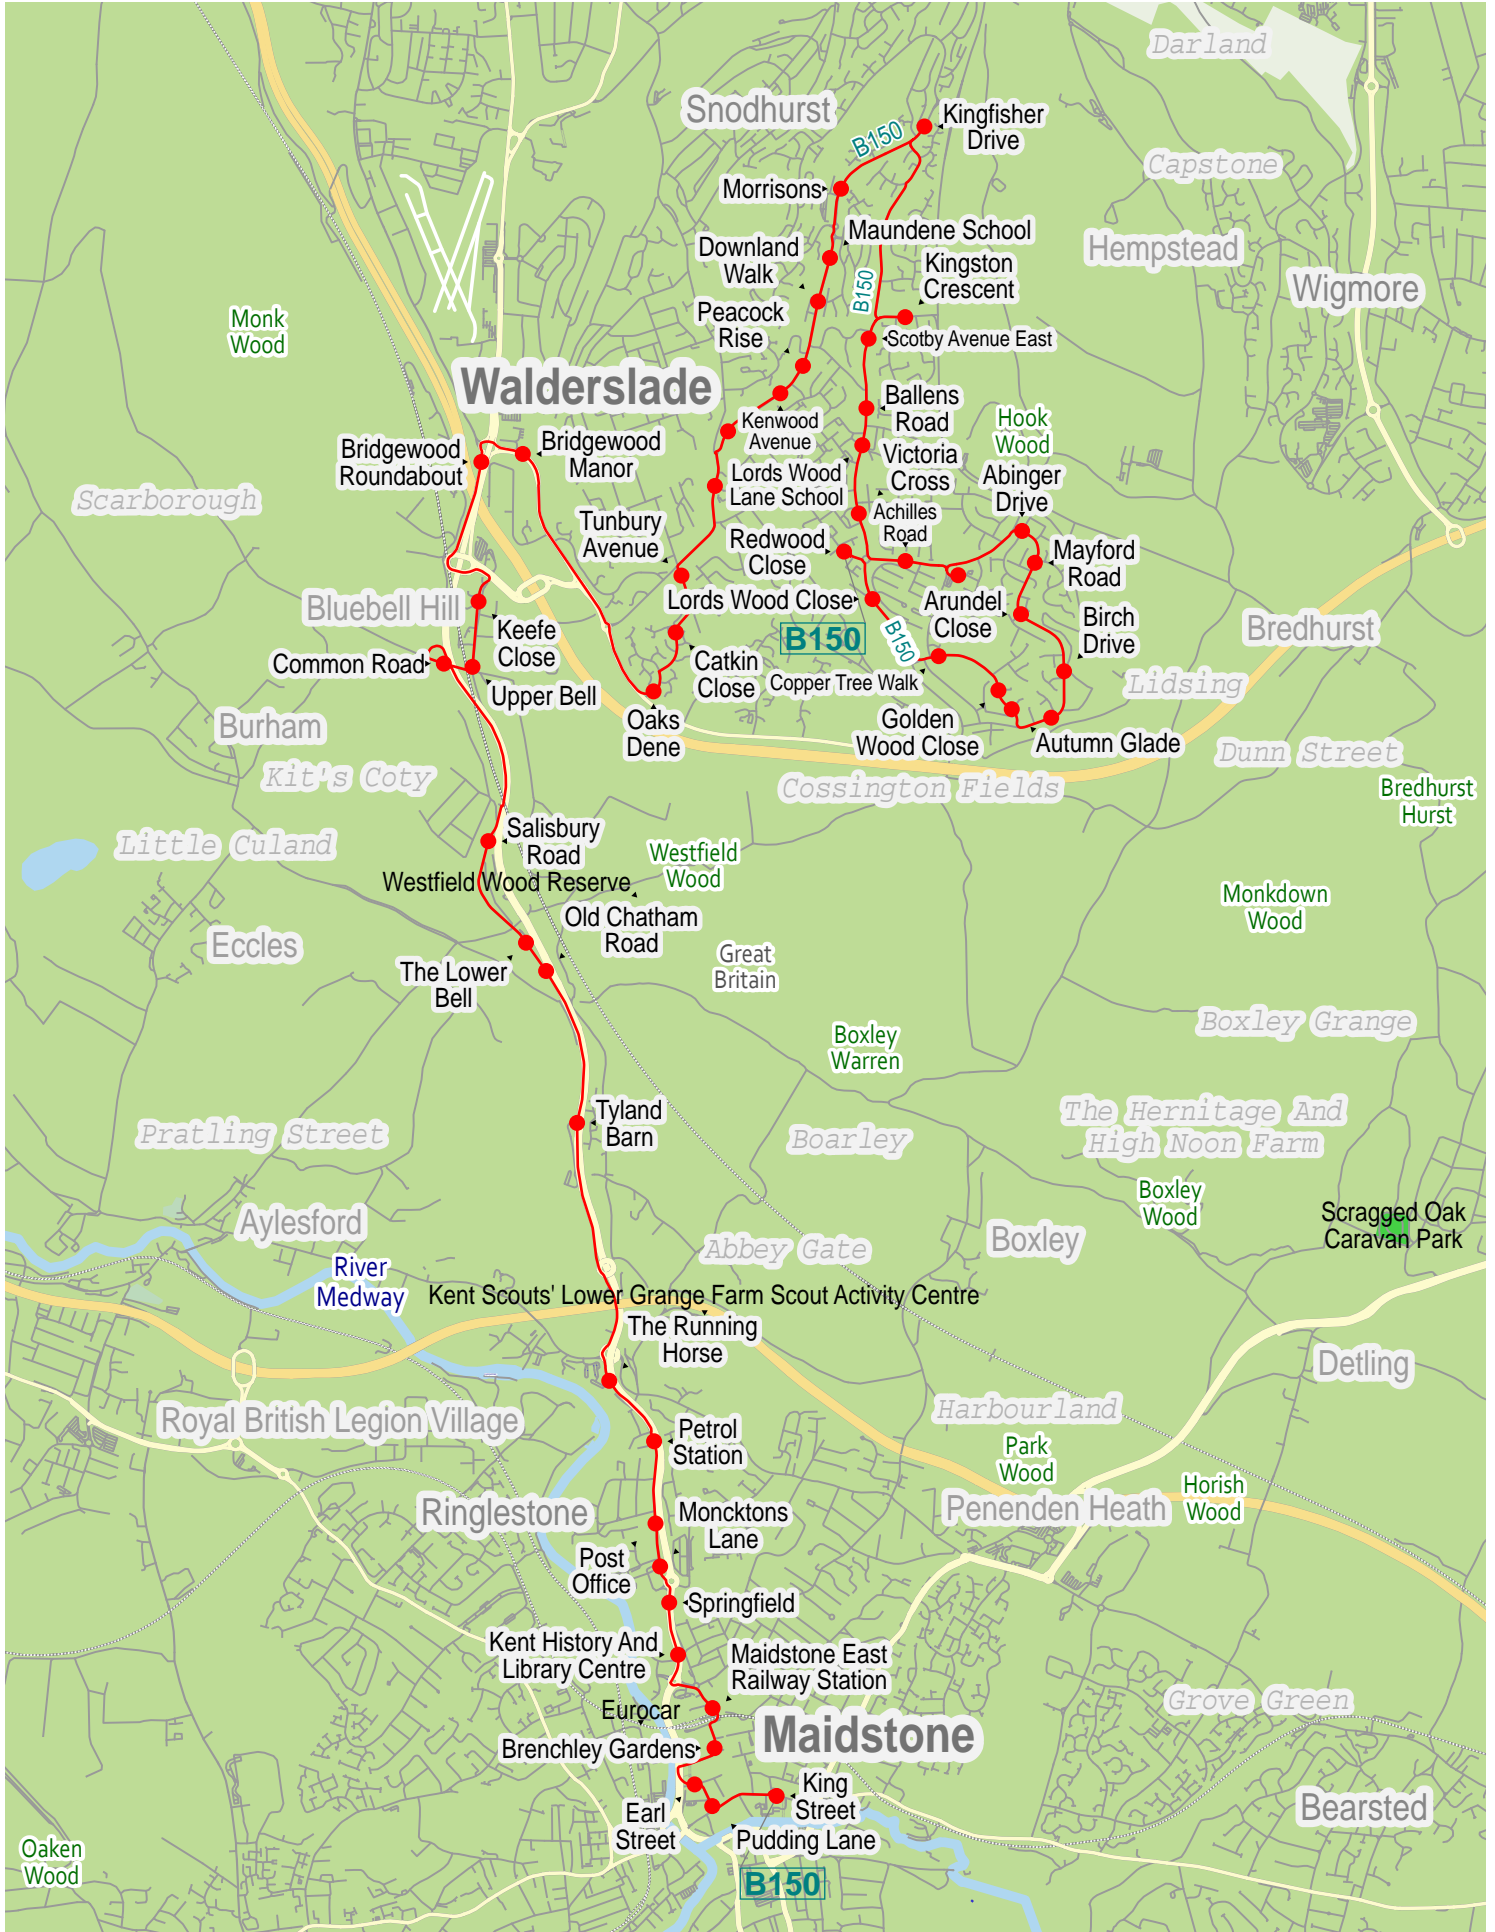

Route map for Farleigh Coaches service B150 (inbound)

1 km   2 km   3 km   4 km