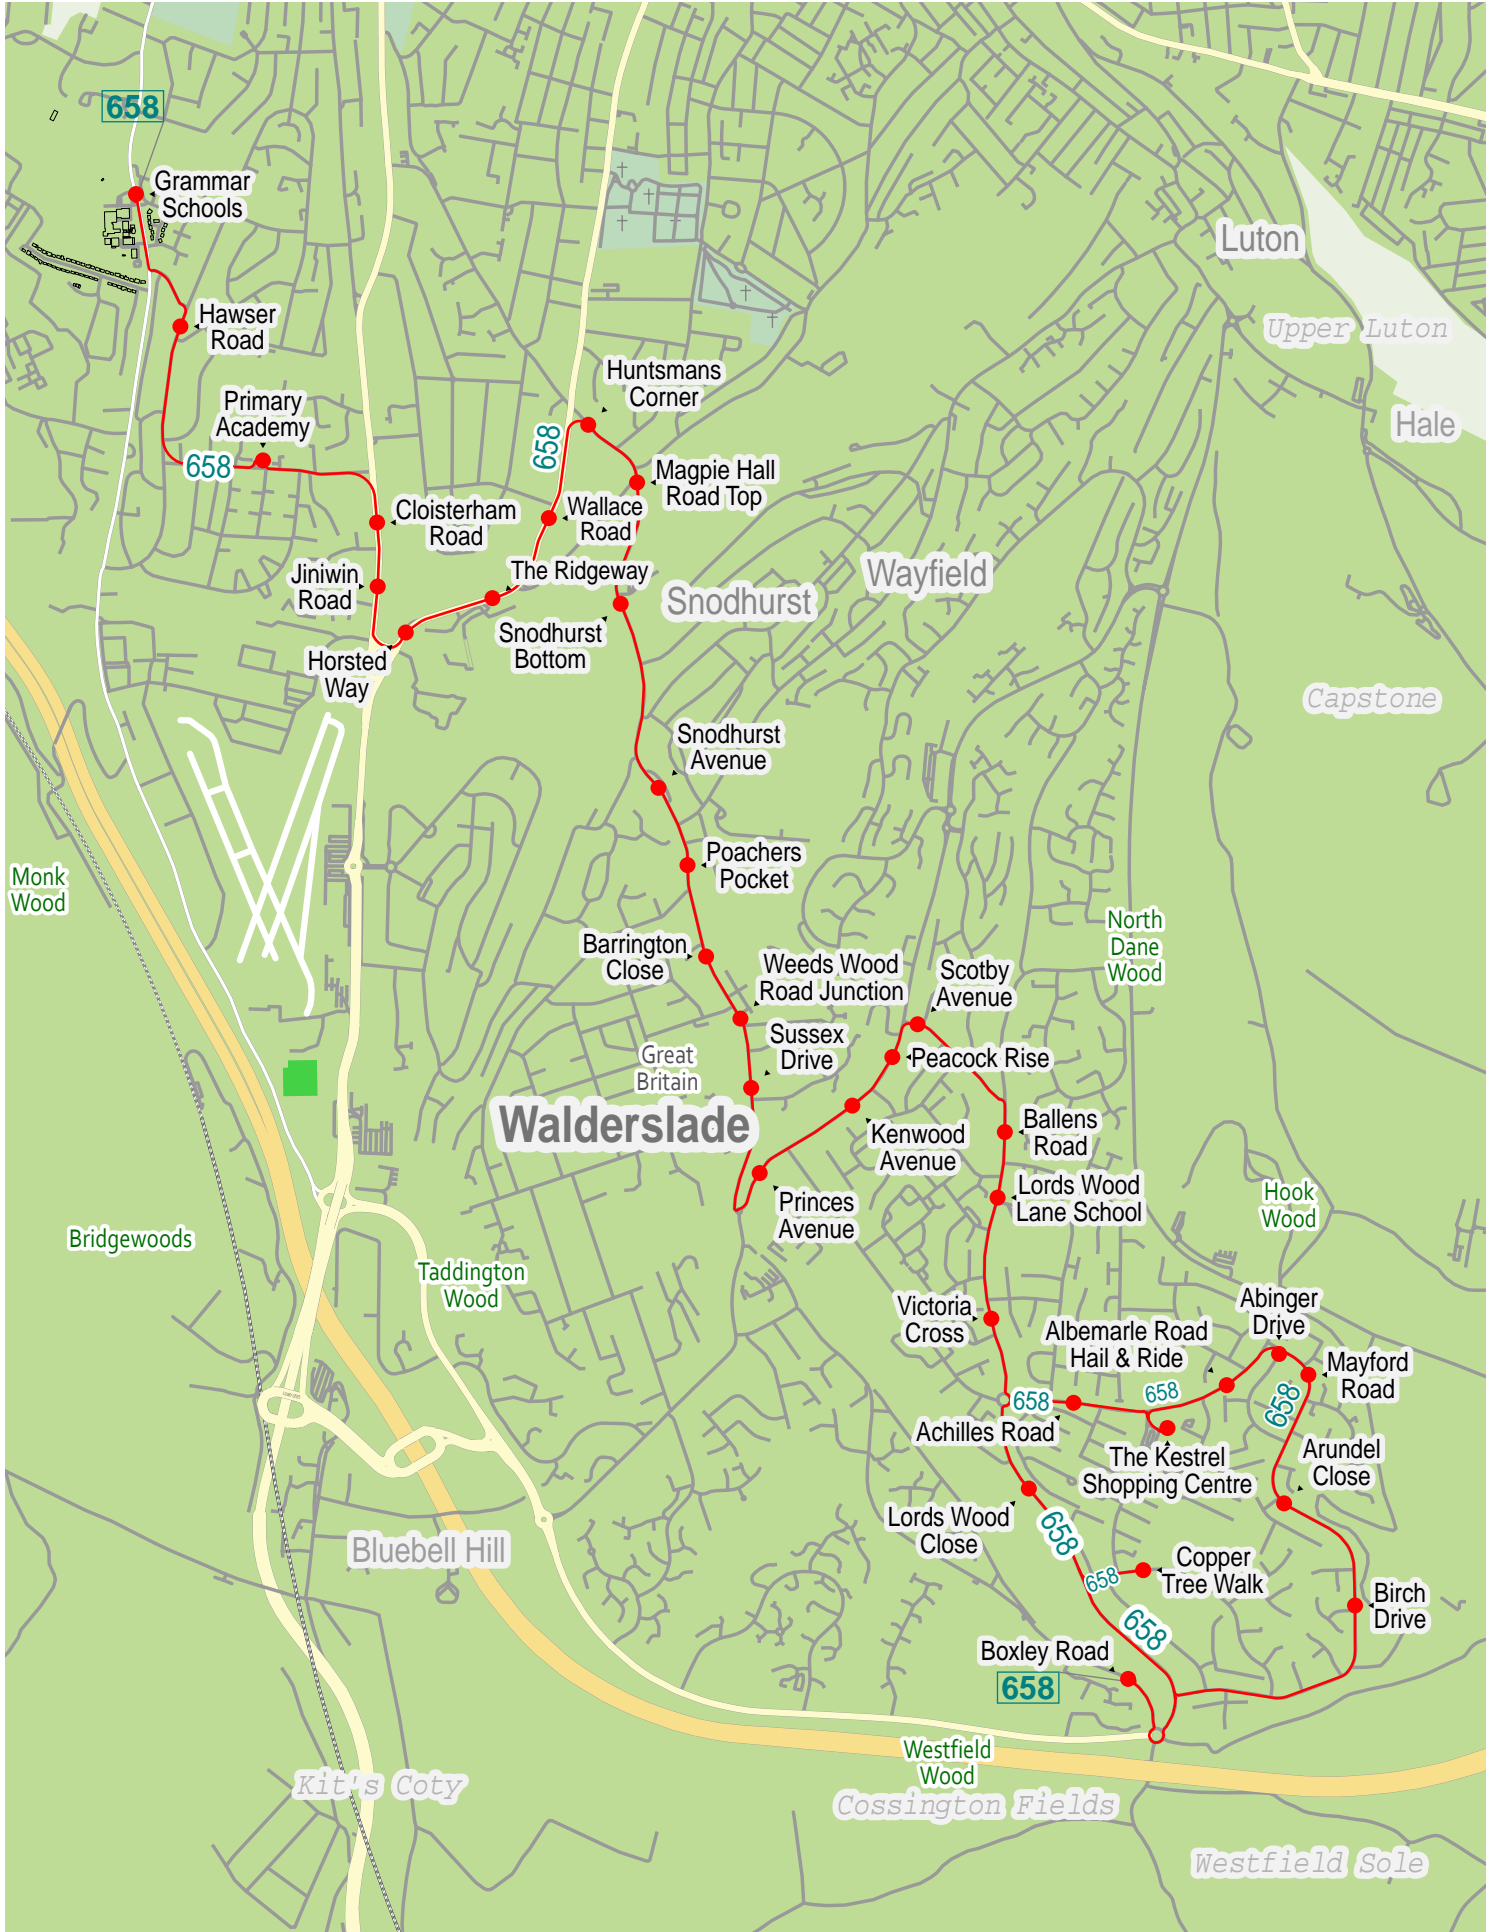

# Route map for Arriva Kent & Surrey service 658 (inbound)

The information on this timetable is expected to be valid until at least 12th December 2018. Where we know of variations, before or after this date, then we show these at the top of each affected column in the table.