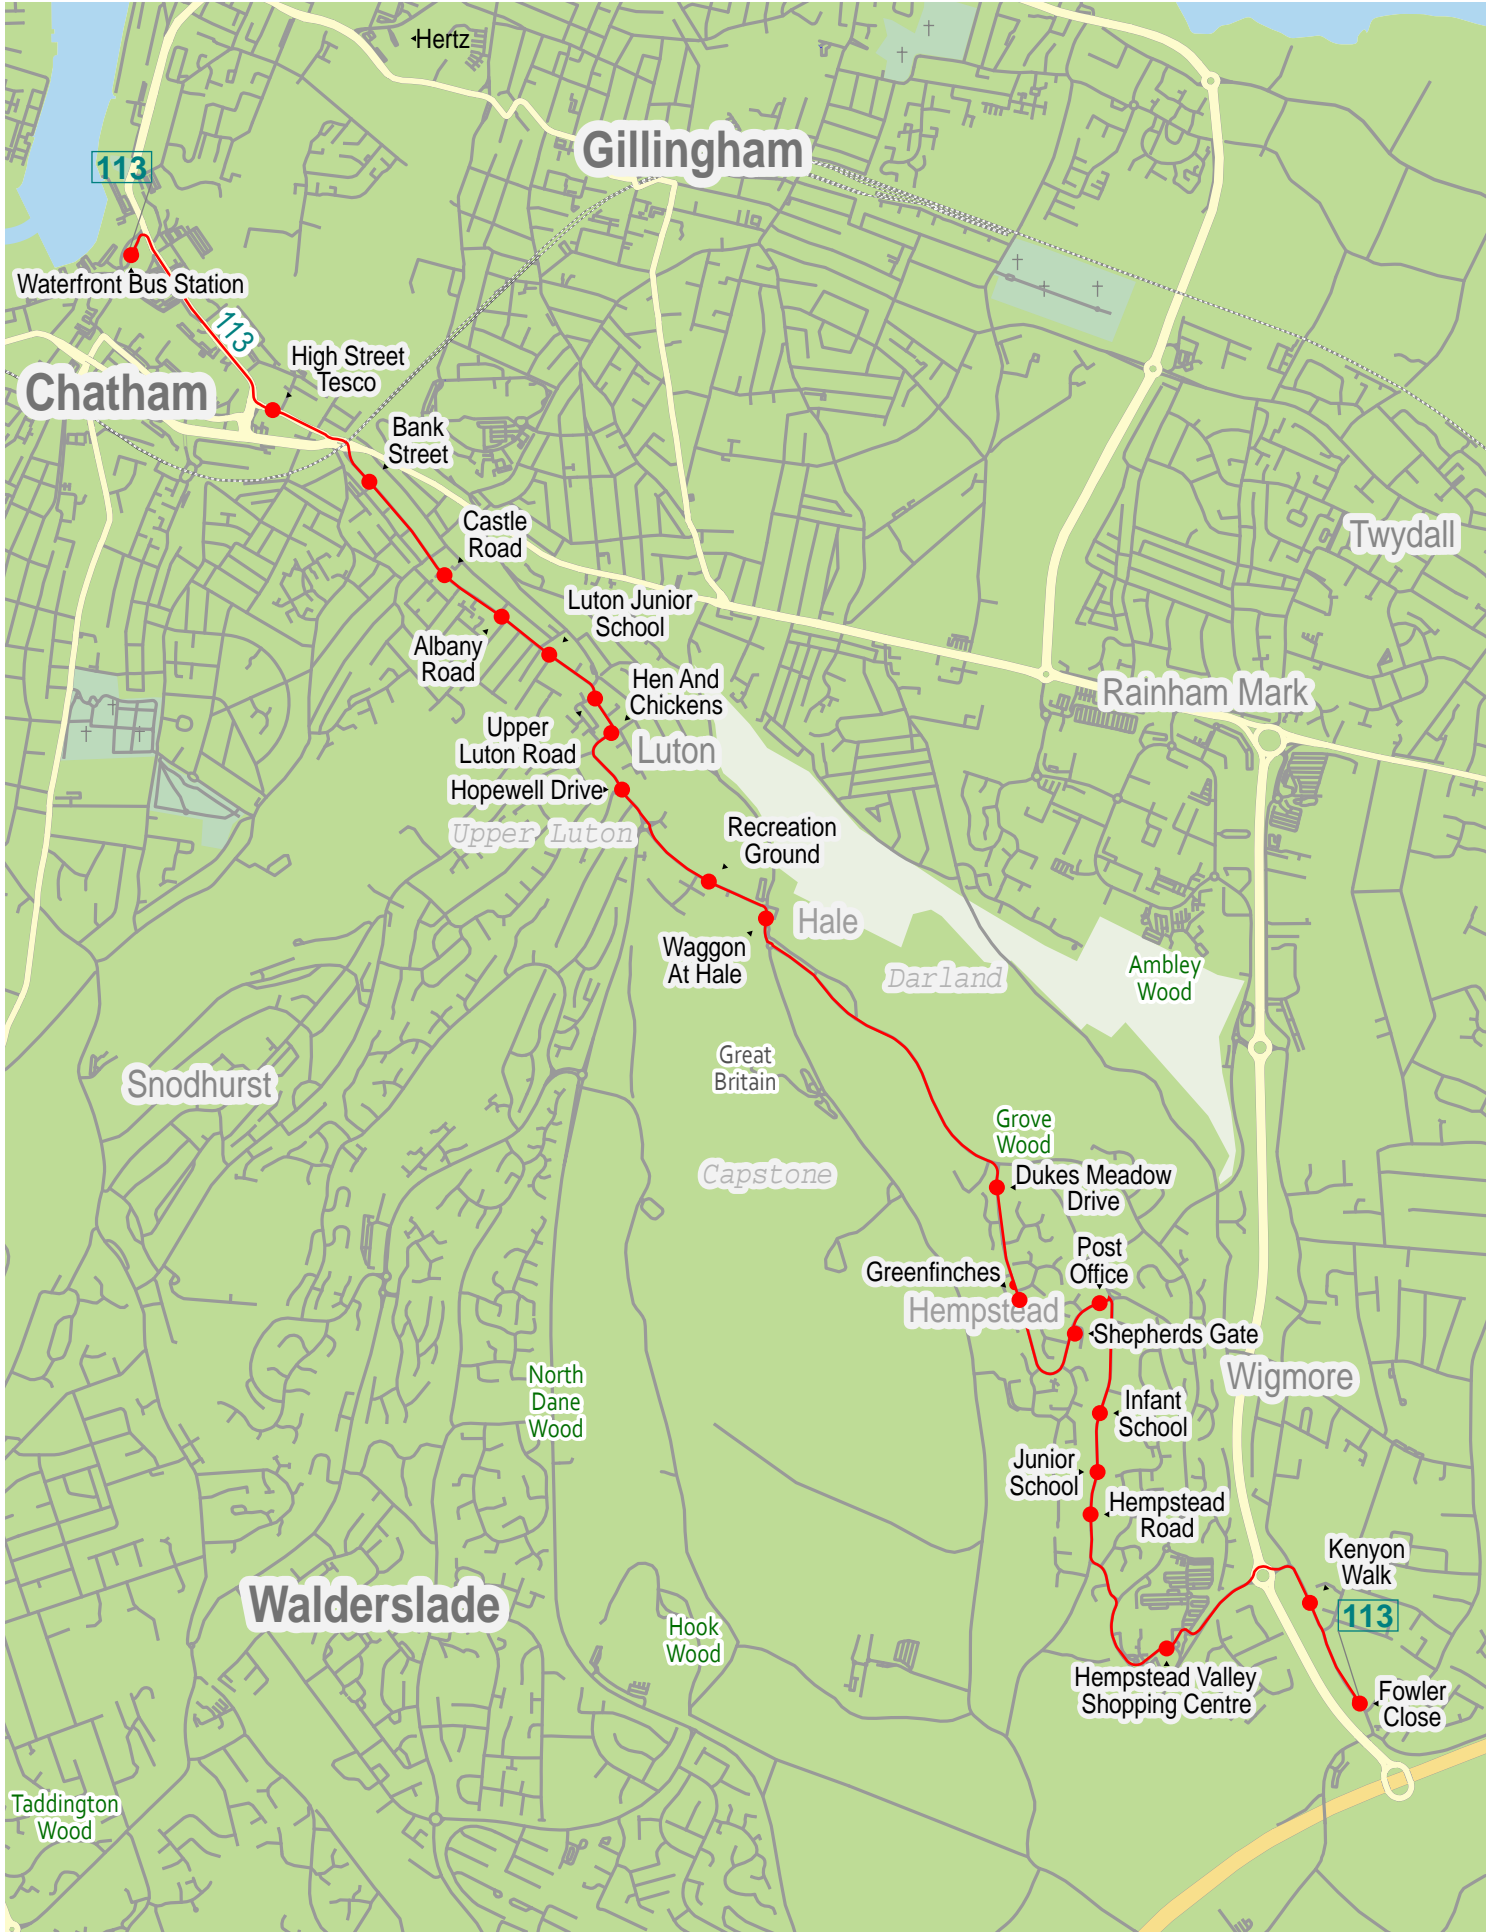

Route map for Arriva Kent & Surrey service 113 (inbound)