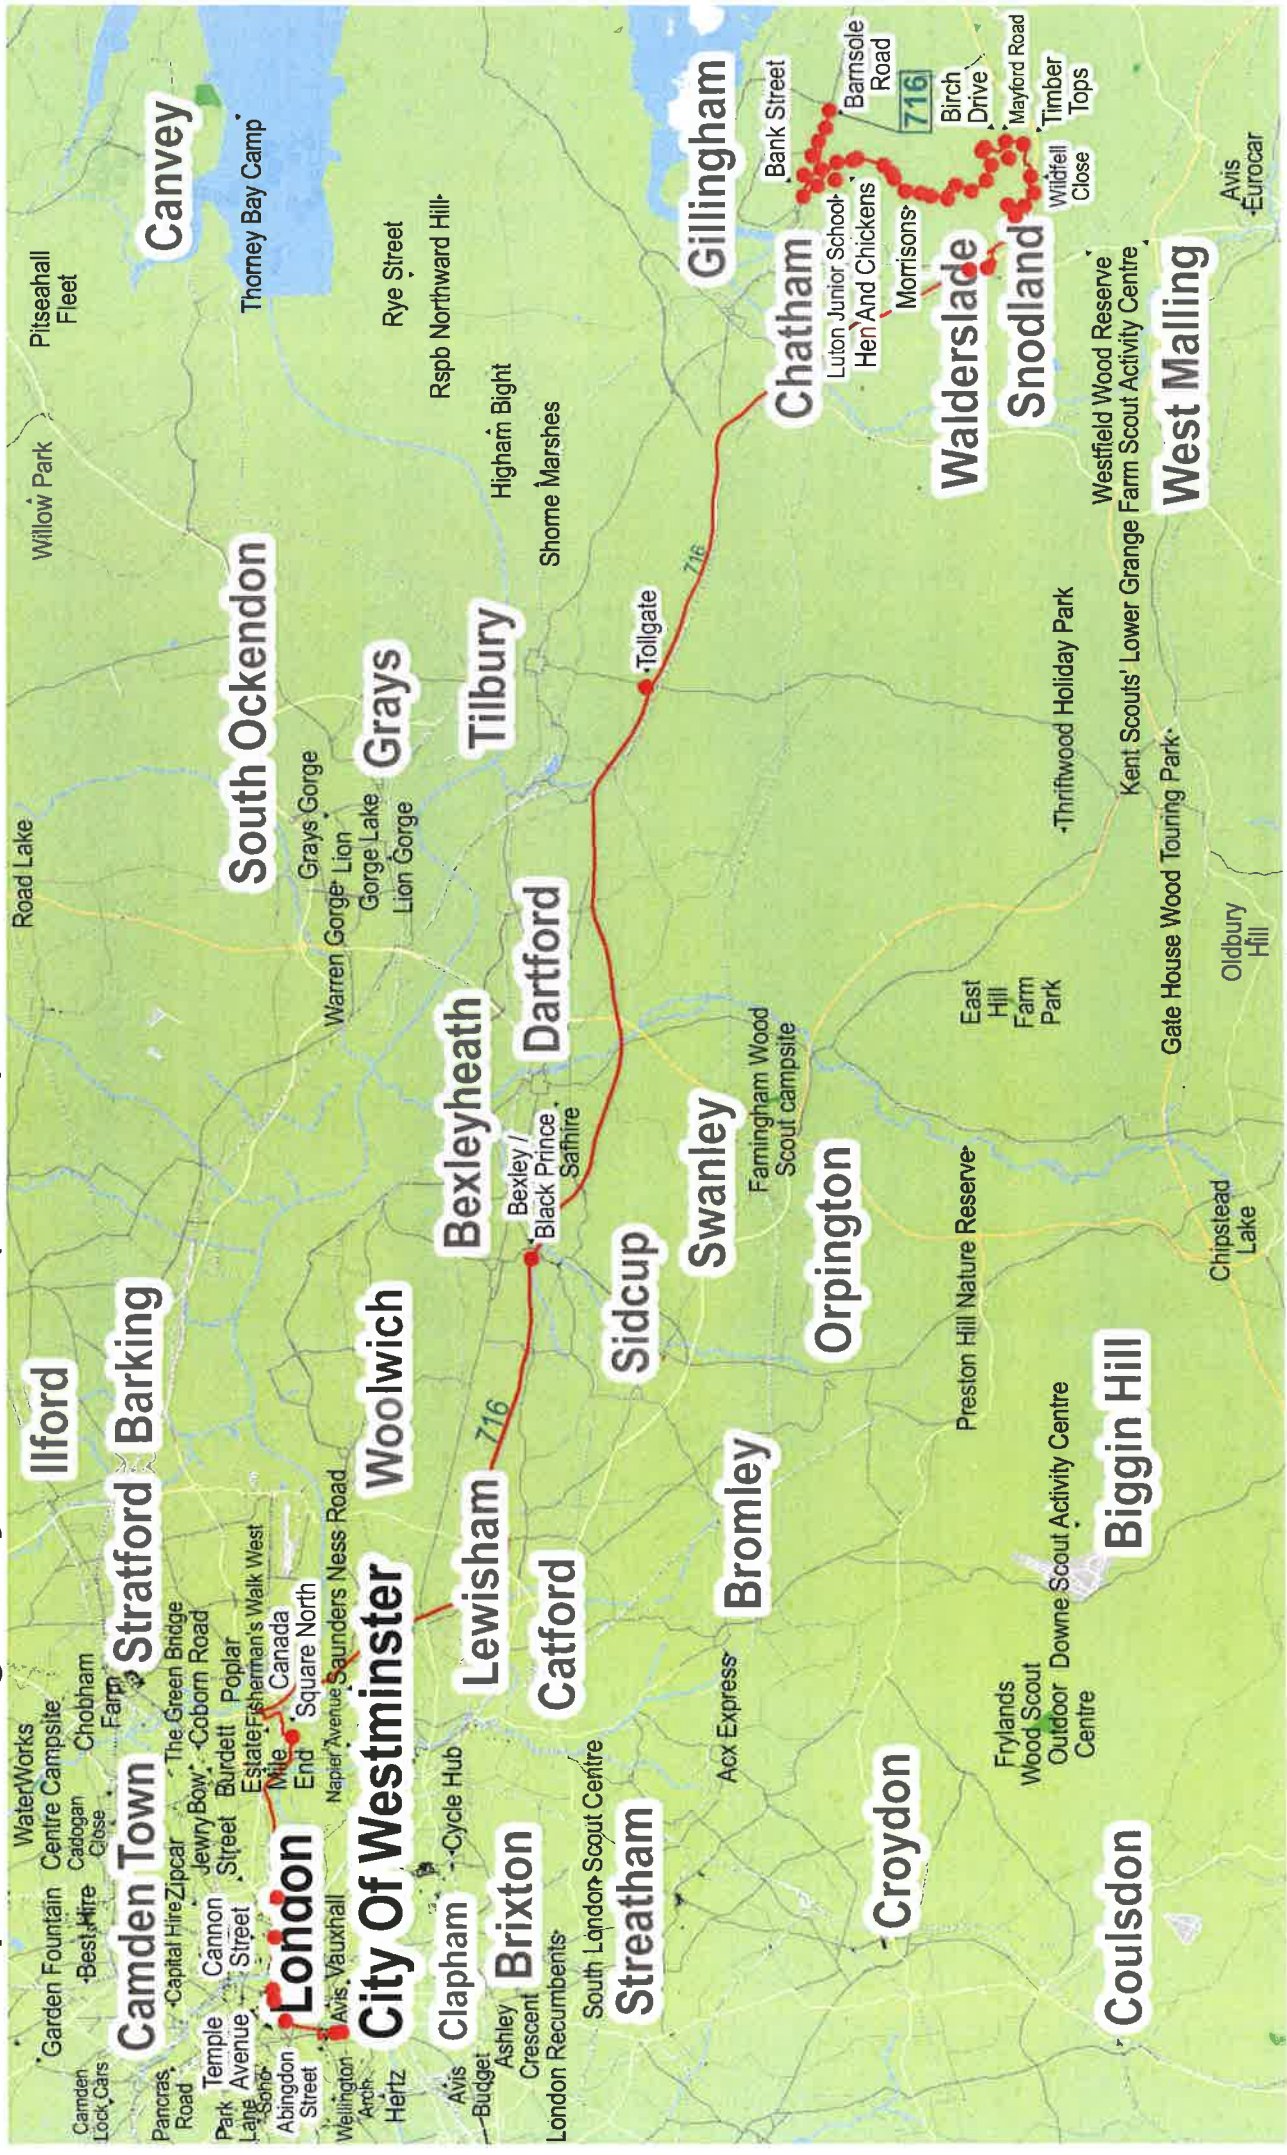

Route map for The Kings Ferry service 716 (inbound)