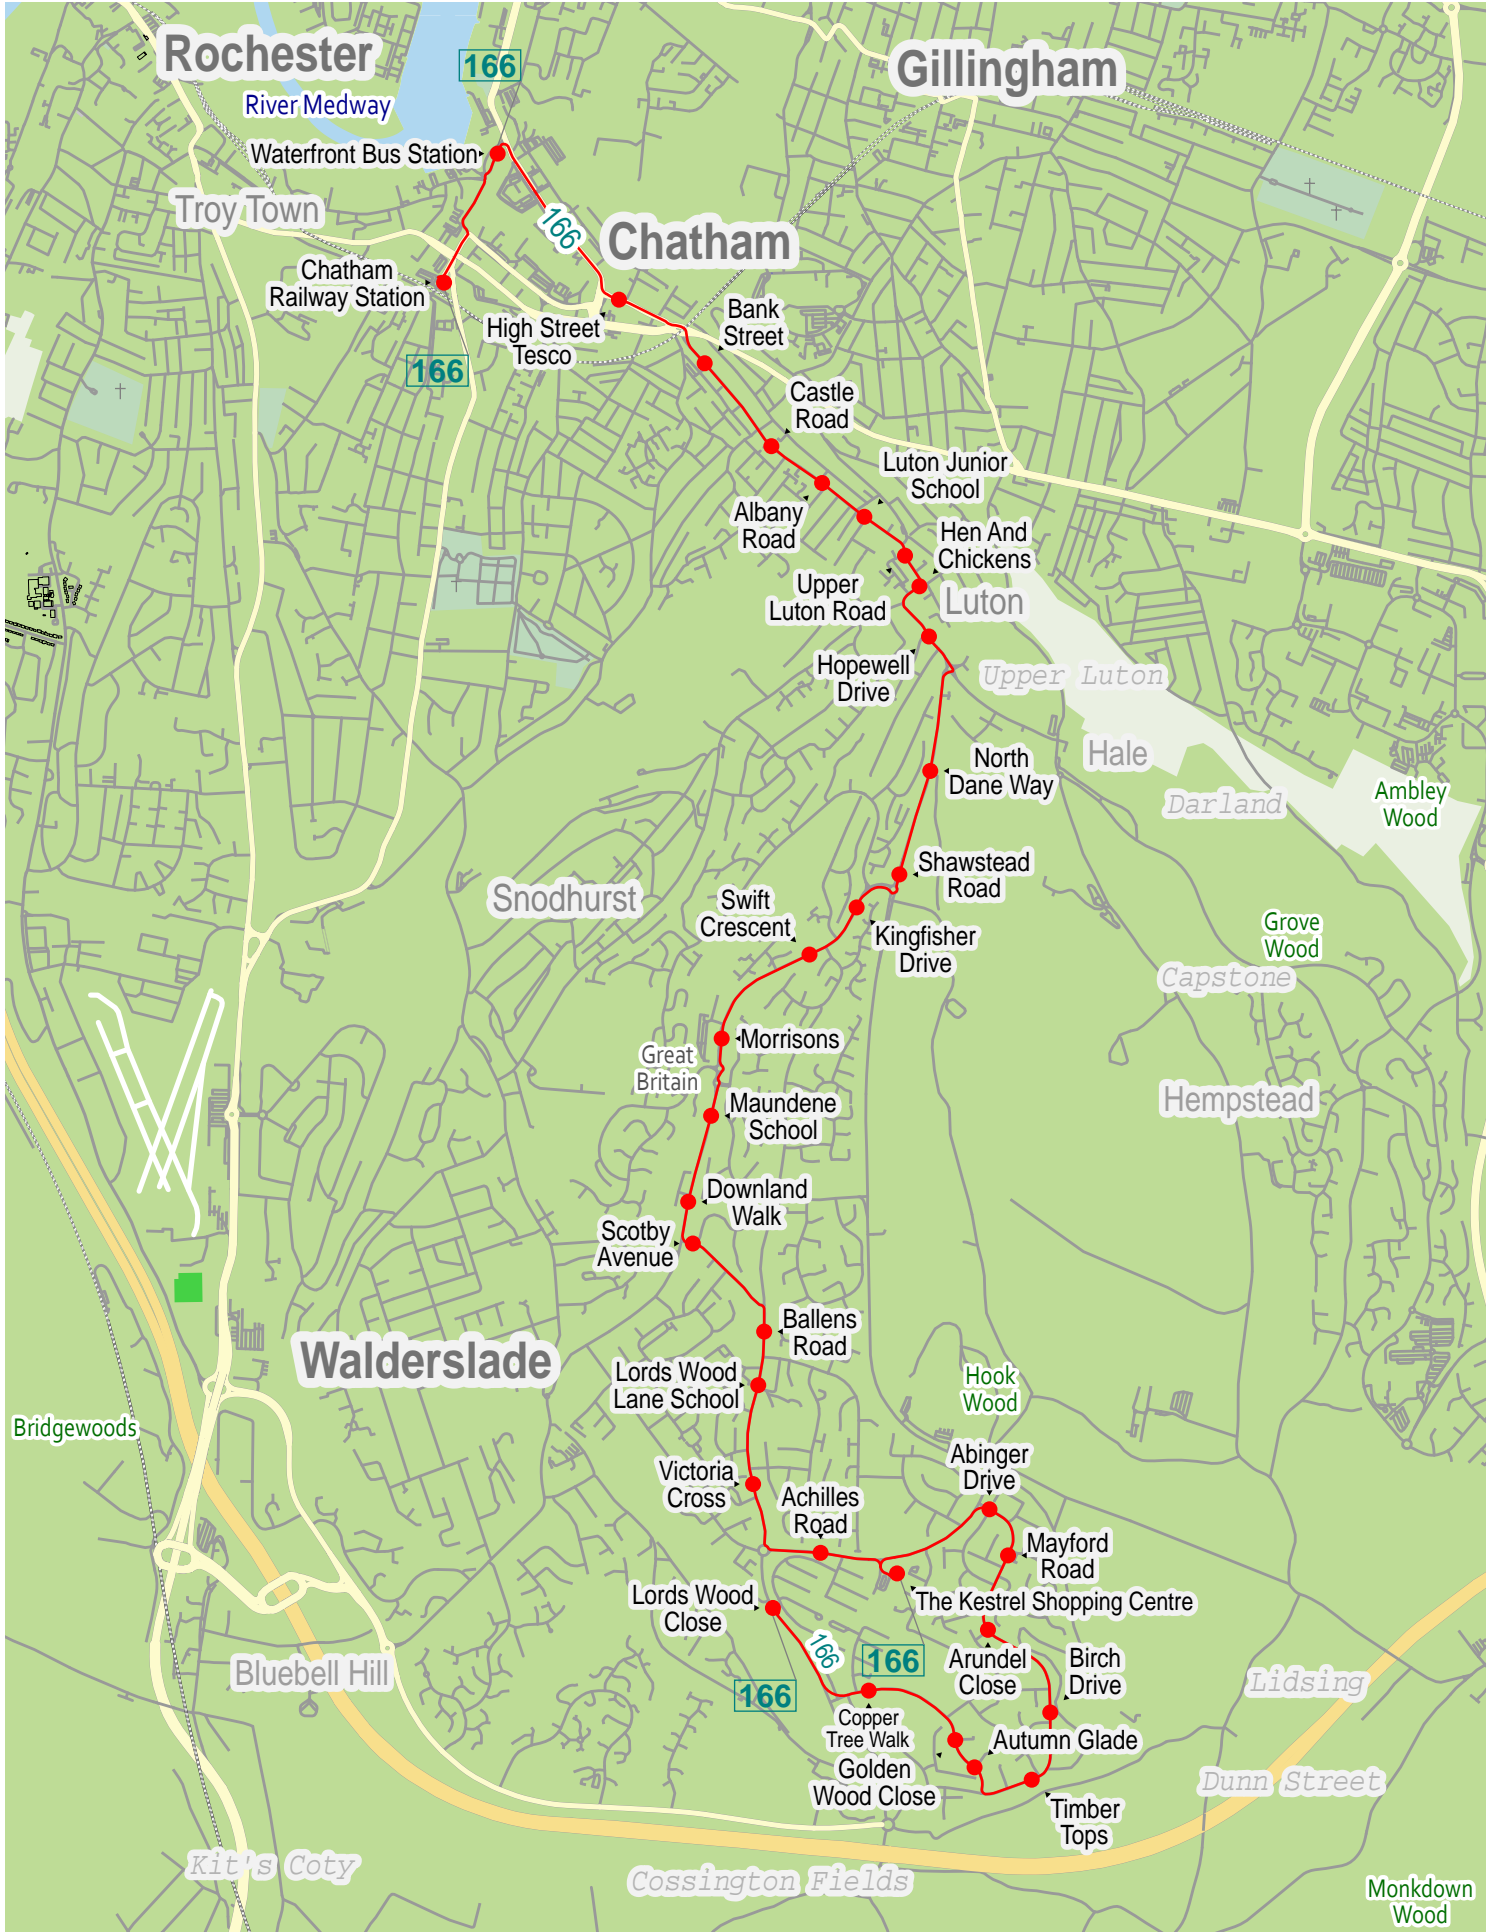

# Route map for Arriva Kent & Surrey service 166 (inbound)

The information on this timetable is expected to be valid until at least 12th December 2018. Where we know of variations, before or after this date, then we show these at the top of each affected column in the table.