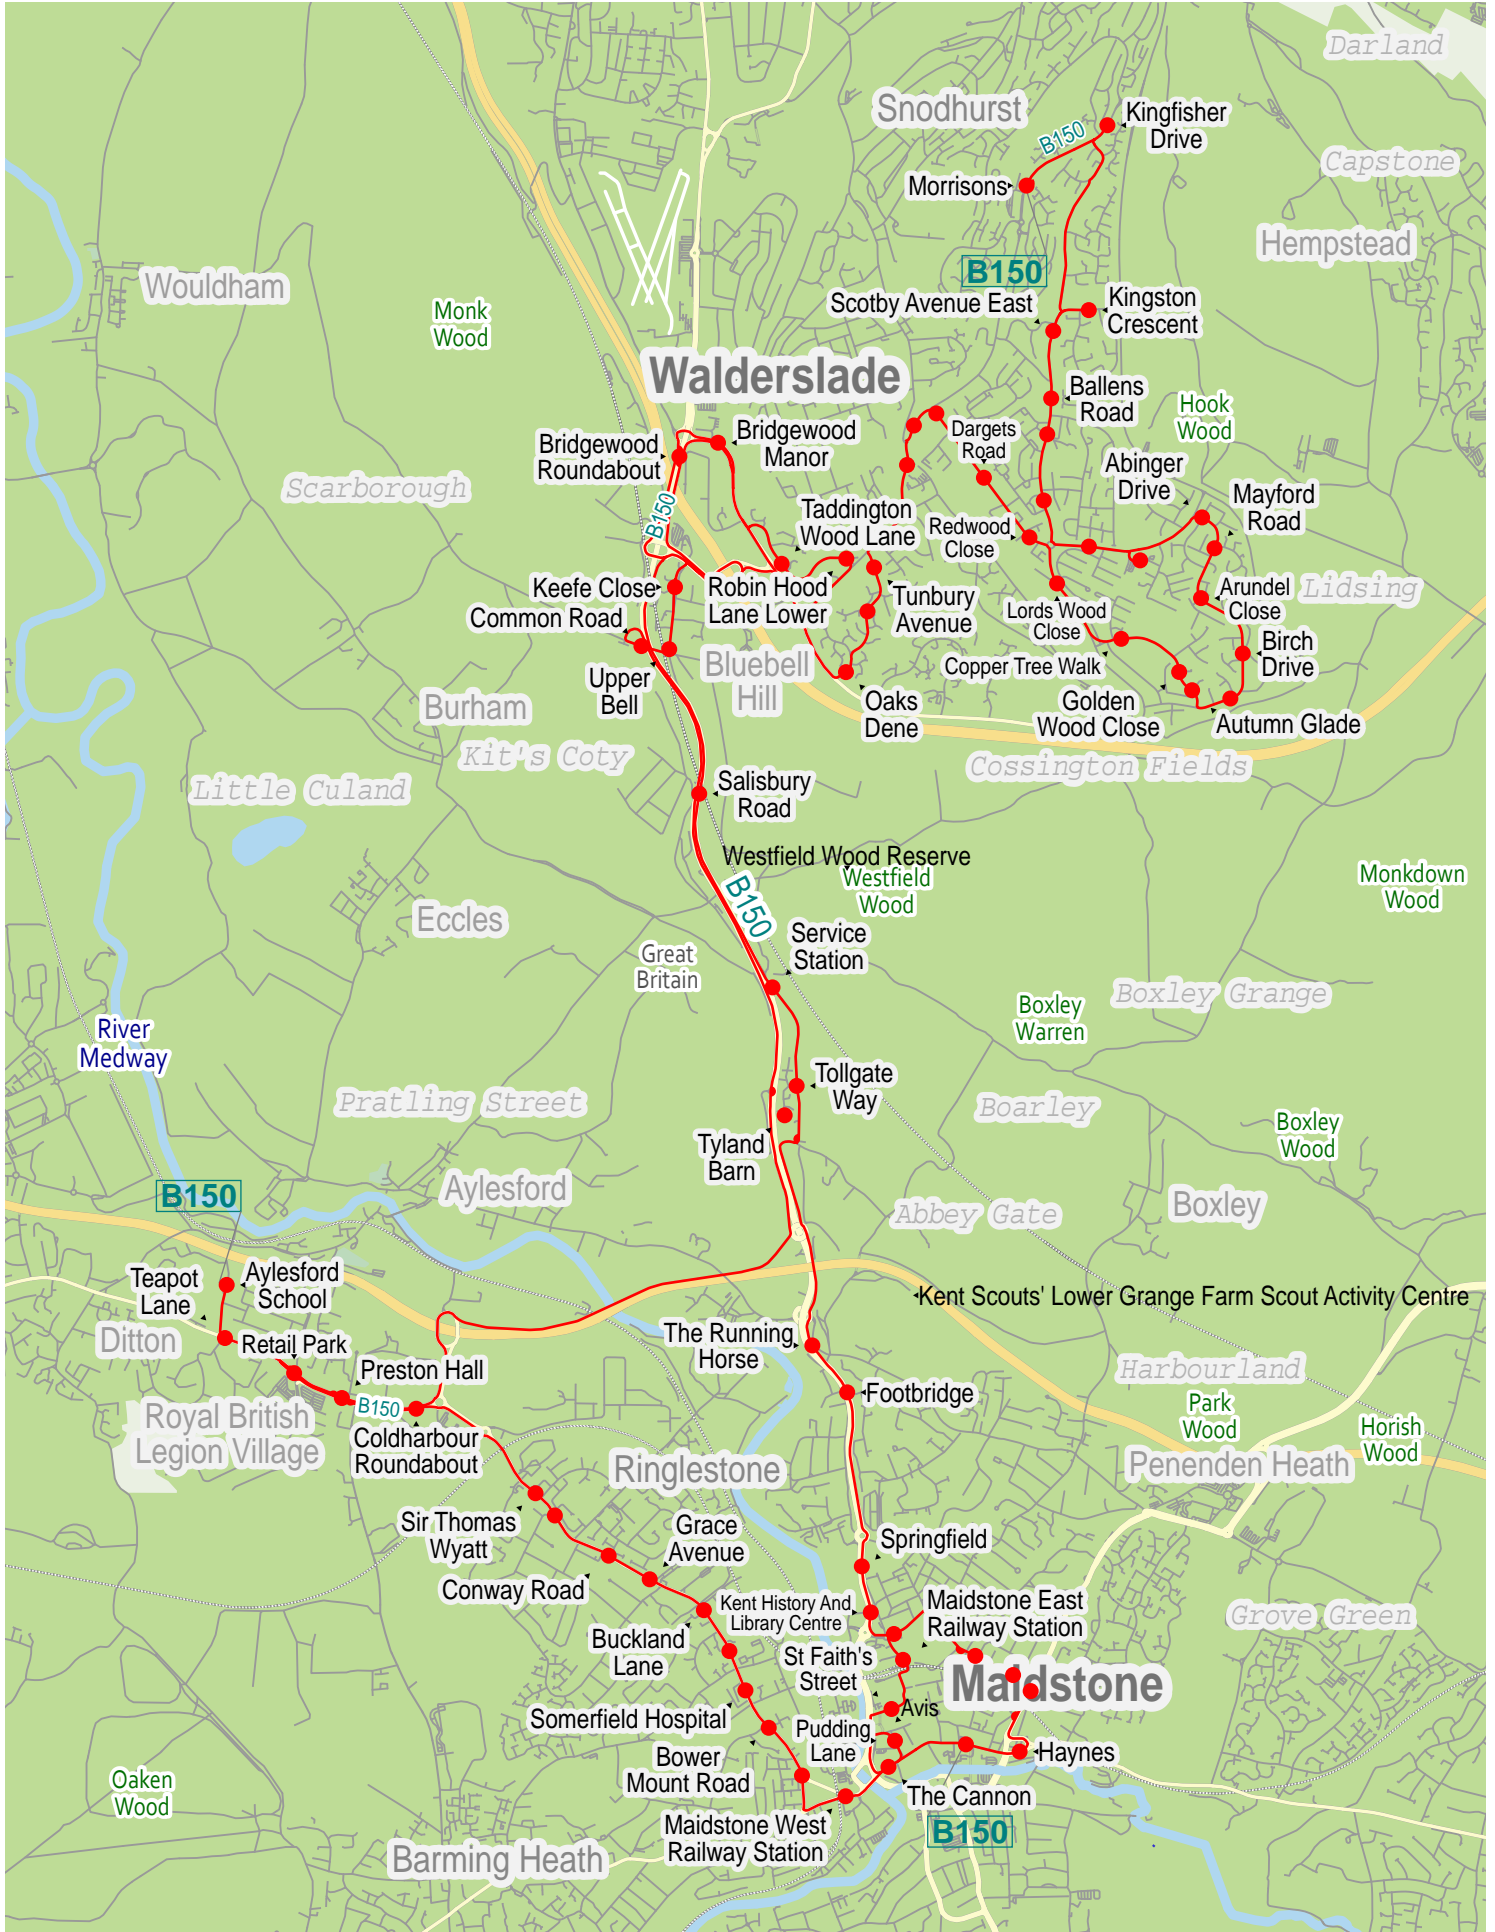

Route map for Farleigh Coaches service B150 (outbound)