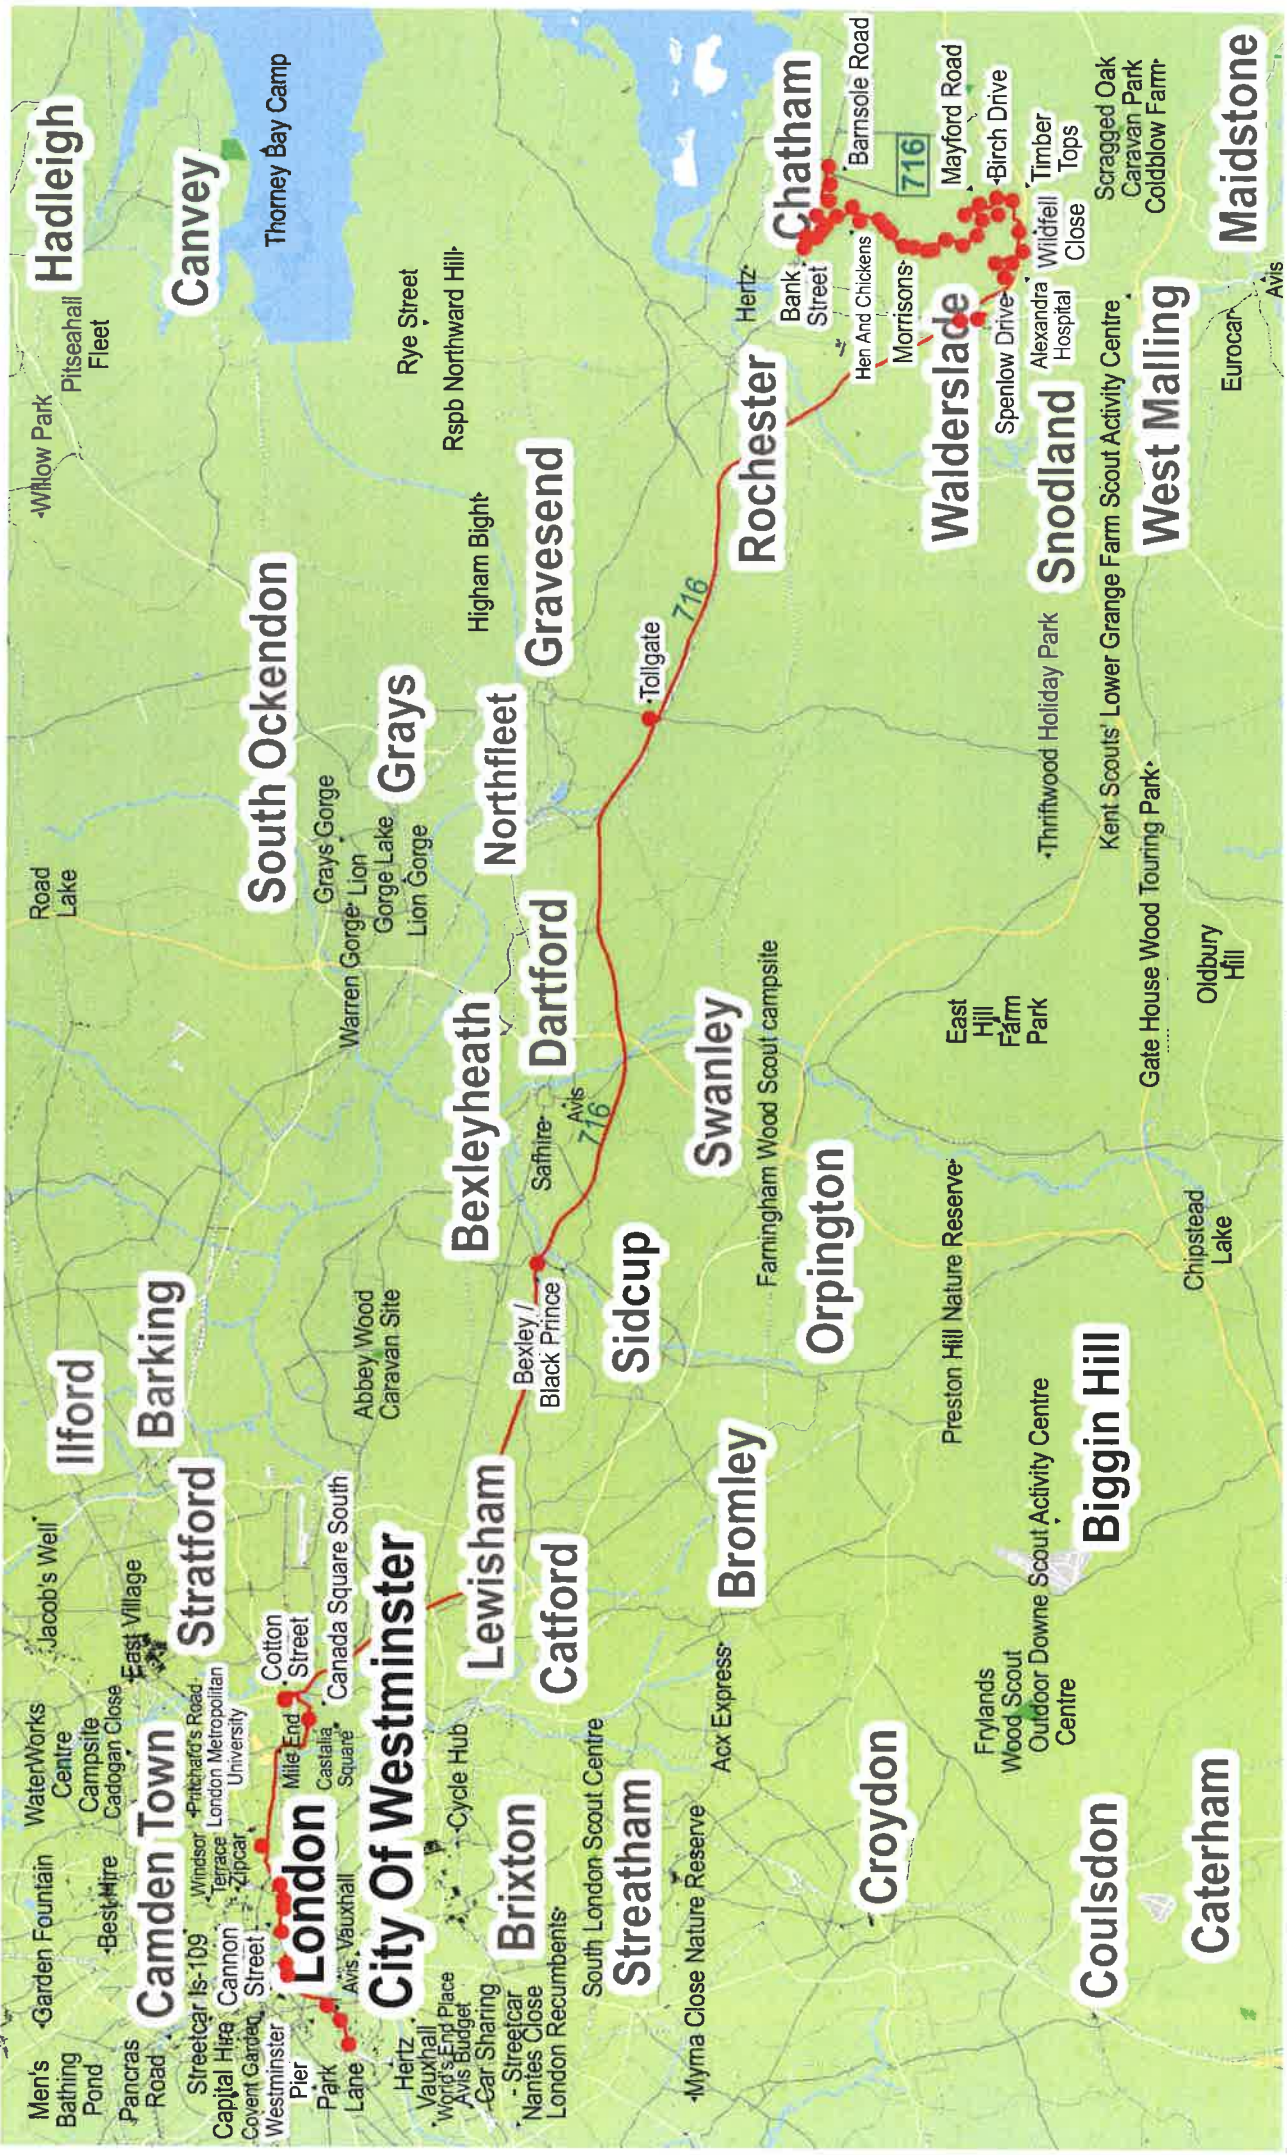

Route map for The Kings Ferry service 716 (outbound)