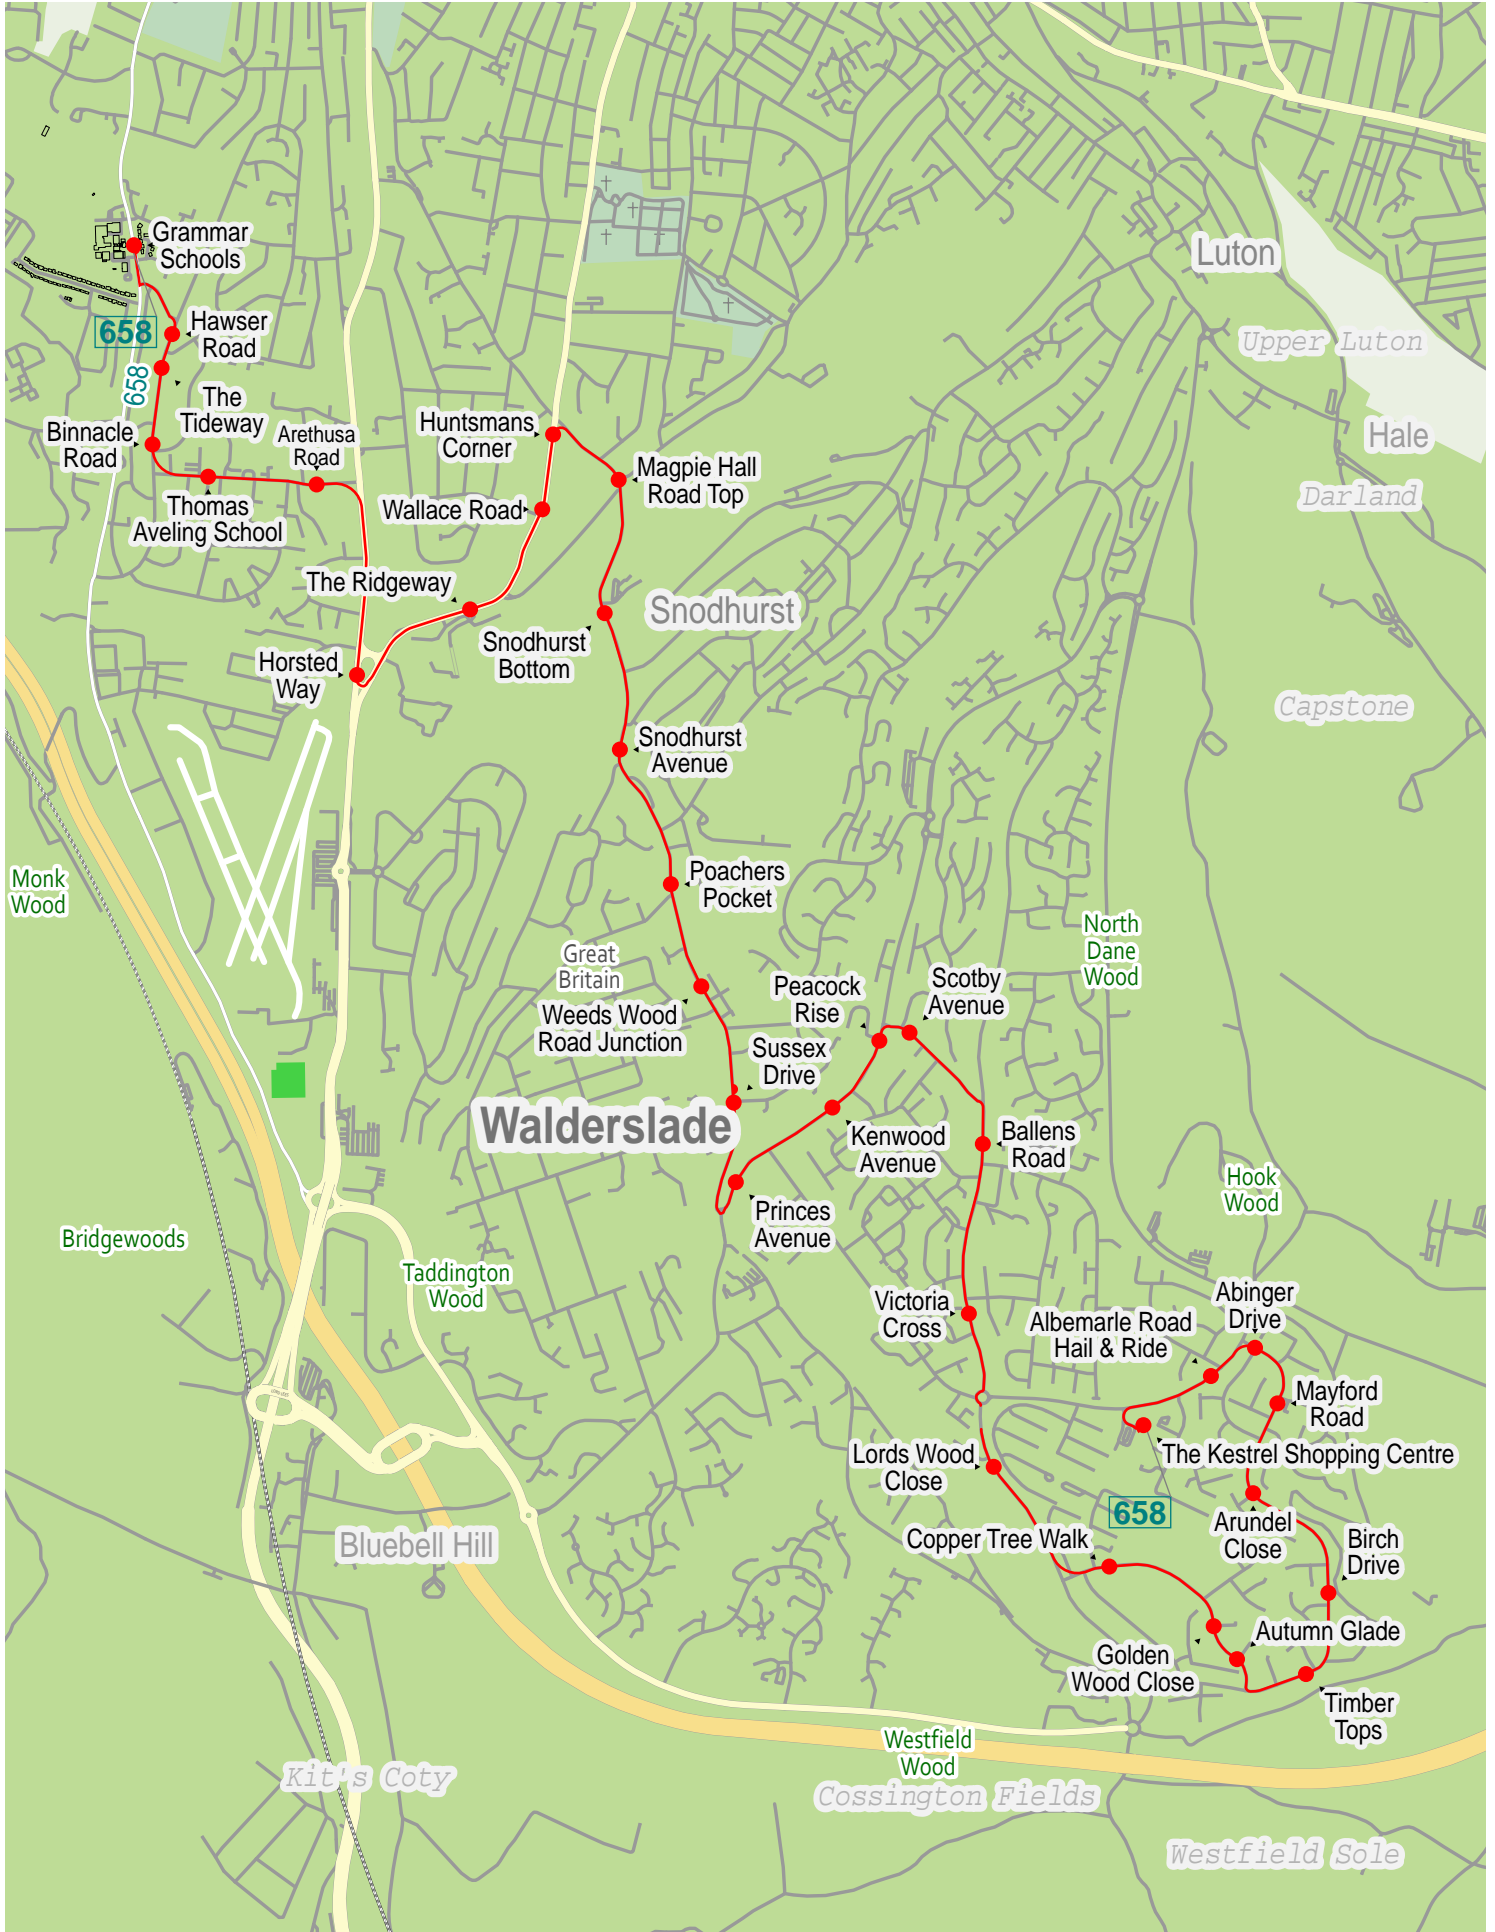

# Route map for Arriva Kent & Surrey service 658 (inbound)

The information on this timetable is expected to be valid until at least 12th December 2018. Where we know of variations, before or after this date, then we show these at the top of each affected column in the table.