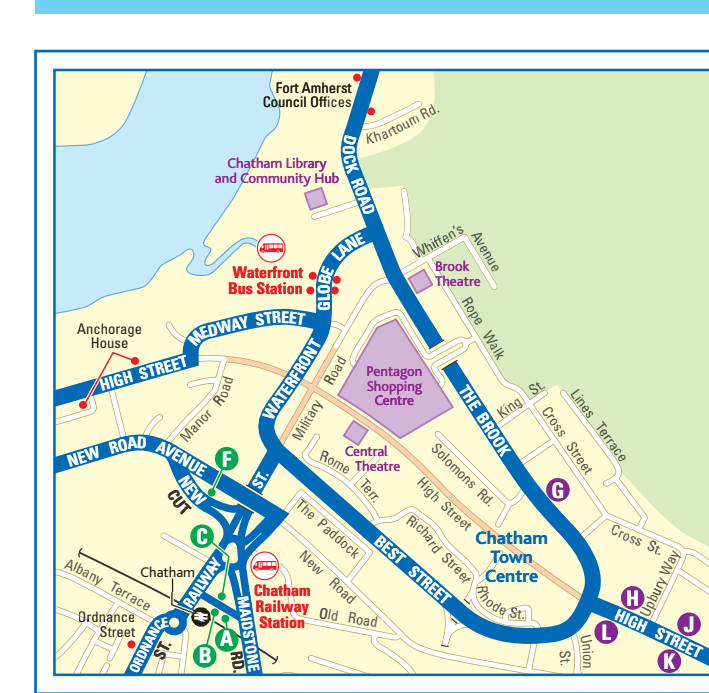

Chatham Town Centre where to board your bus

Destination	Service Number	Chatham Bus Stn	Chatham Rail Stn	High St/ The Brook Stops
Allhallows	191	A4	A	-
Alexandra Hospital	169	A1	B	H
Borstal	177	A7	B	-
Chatham	120 132 326 327	B9	B	G J
Kings Hill	151	A5	A	-
Kits Coy	142	C14	-	-
Lodge Hill	172 192 197*	A4	-	-
Lords Wood	166	A1	B	H
Lower Halstow	177	A2	B	H
Lower Stoke	191	A4	A	-
Luton	113	A3	-	H
Medway Park	166	A1	B	H
Medway Valley	161	B10	-	-
Maidstone direct via Woolfham	185	D18	A	-
Maidstone Road	164	A2	B	H
Chatham	176	A7	C	-
Maidstone Road	142	C14	-	-
Marlowe Park	140	A5	A	-
Medway City Estate	170	A4	-	-
Medway Gate	170	A4	-	-
Medway Maritime Hospital	115 121 132 (Sun)	B10	-	G J
Medway Park	326 327	B12	B	-
Medway Valley	151	A5	A	-
Medway College	170	A4	-	-
Mid Kent College	118	B10	-	-
Neptune Business Park (Medway City Est.)	170 174 175 197*	A4	-	-
Newington	326 327	B9	-	-
Otterham Park	120	B9	-	G J
Output Centre	100 190 191	B11	B	-
Parkwood	116	B10	-	-
Poacher's Pocket	132	B9	G	K L